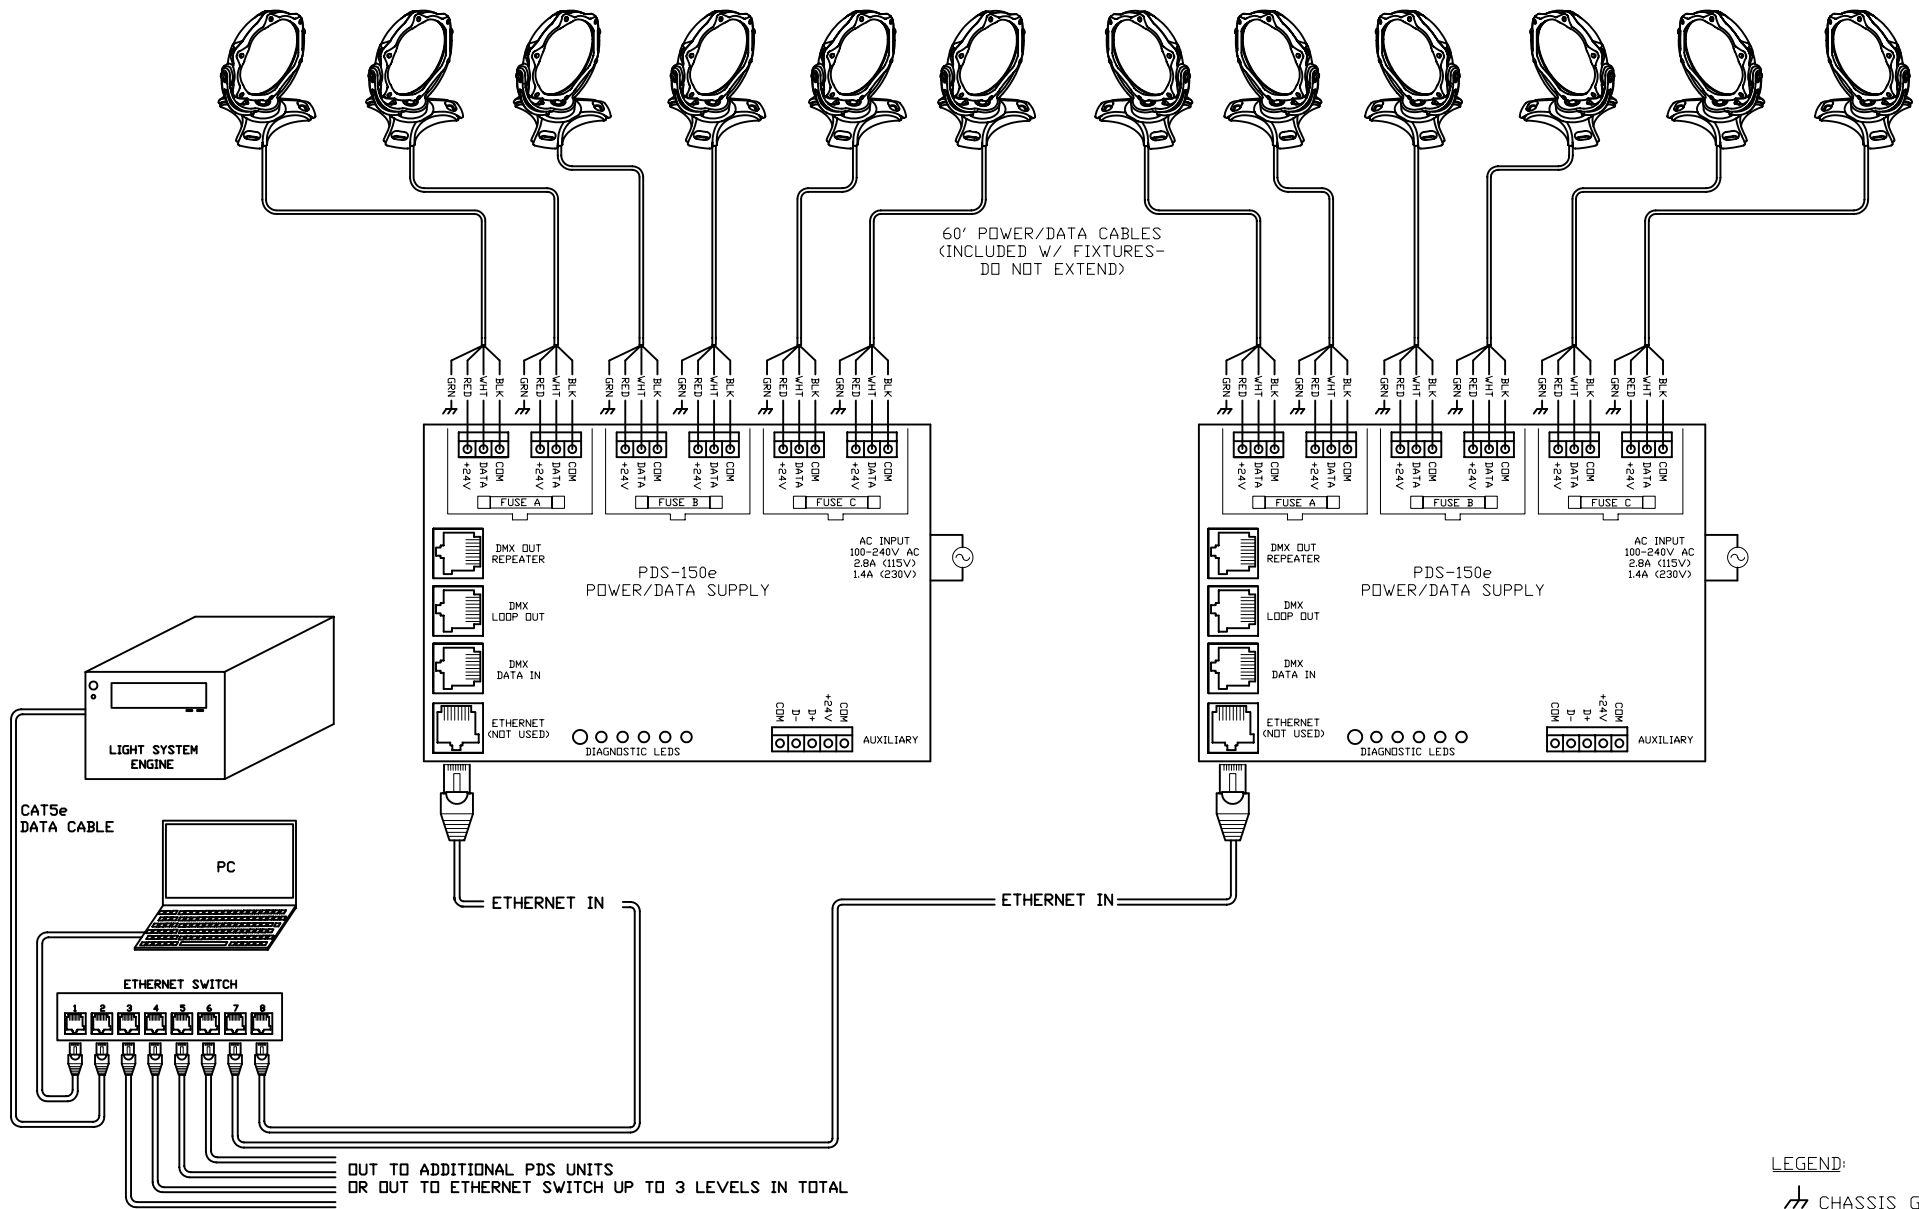

C-SPLASH 2 FIXTURES
(MAX. 6 PER PDS-150e)

LEGEND:

⏏ CHASSIS GROUND

⏚ AC SOURCE

COLOR KINETICS INCORPORATED
10 MILK STREET, SUITE 1100
BOSTON, MA 02108
888 FULL RGB
617 423 9999
WWW.COLORKINETICS.COM

"FULL SPECTRUM DIGITAL LIGHTING"

TITLE:
SYSTEM WIRING DIAGRAM (TYP)

PRODUCTS:
CSPLASH 2/PDS-150e/LSM

DATE:
DWG. BY: BS
SCALE: NTS
REV:
PAGE: 1 OF 1