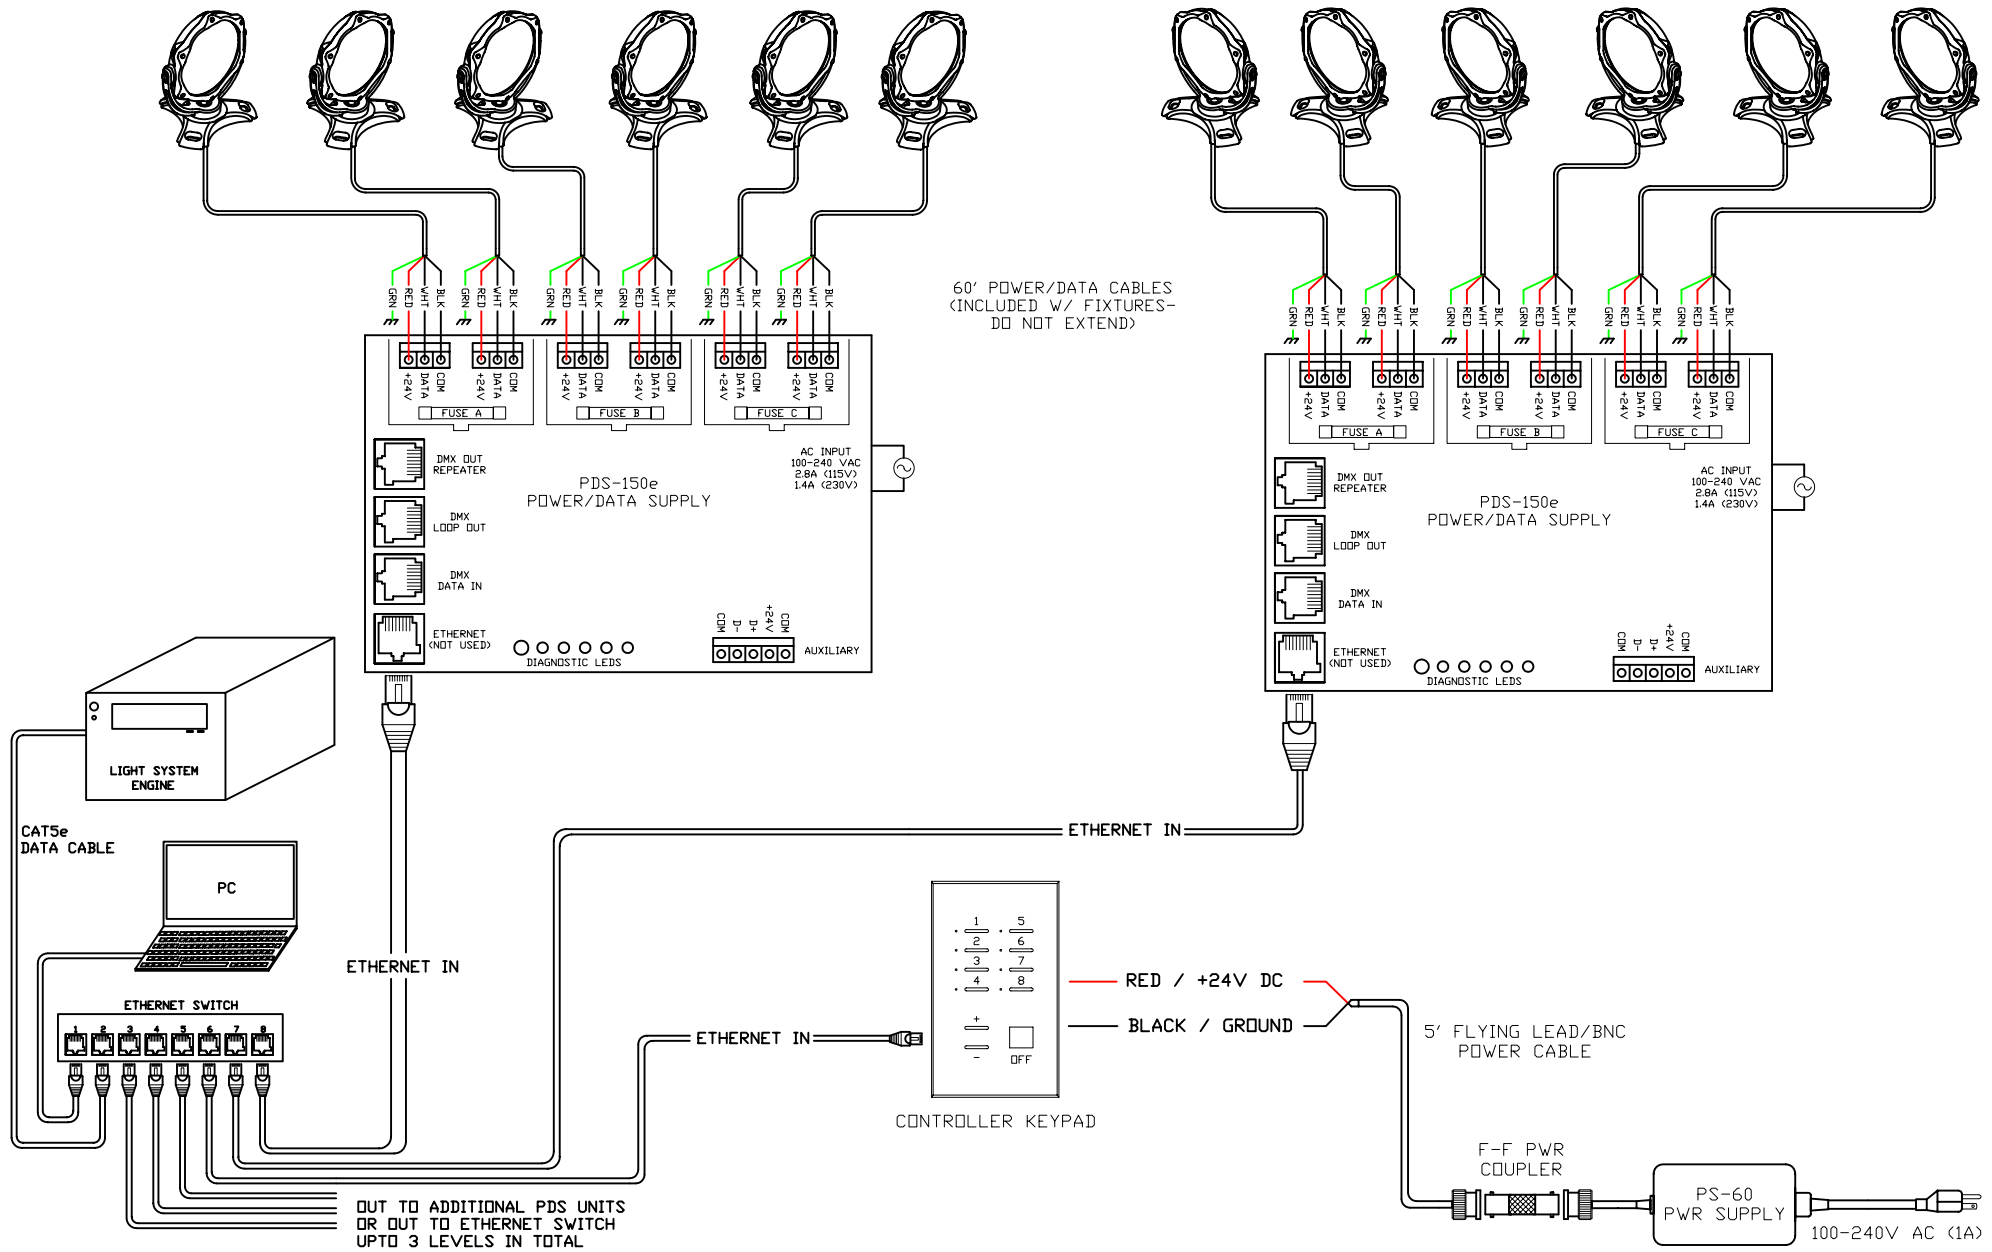

LEGEND:

 CHASSIS GROUND

 AC SOURCE

C-SPLASH 2 FIXTURES
(MAX. 6 PER PDS-150e)

COLOR KINETICS INCORPORATED
10 MILK STREET, SUITE 1100
BOSTON, MA 02108
888 FULL RGB
617 423 9999
WWW.COLORKINETICS.COM
"FULL SPECTRUM DIGITAL LIGHTING"

TITLE: SYSTEM WIRING DIAGRAM (TYP)	DATE: TC
PRODUCTS: CSPLASH 2/PDS-150e/LSM/ECK/PS-60	DWG. BY: NTS
	SCALE: REV:
	1 OF 1