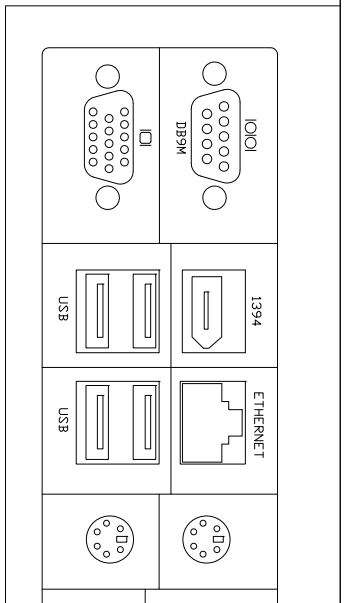

MAXIMUM TOTAL FIXTURE LENGTH: 65FT (19.8m) @ 100VAC, 90FT (27.4m) @ 120VAC, 160FT (48.7m) @ 240VAC . 175FT(53.3m) MAXIMUM SINGLE RUN - 400FT (122m) MAXIMUM TOTAL CABLE RUN PER DATA ENABLER

USE CONNECTIONS (BACK VIEW)

- US:
 - DATA - RED
 - LINE - BLACK
 - NEUTRAL - WHITE
 - GROUND - GREEN/YELLOW
- EUROPE:
 - DATA - BLK
 - LINE - BROWN
 - NEUTRAL - GRN
 - GROUND - GREEN/YELLOW

OUT TO ADDITIONAL PDS UNITS OR OUT TO ETHERNET SWITCH UP TO 3 LEVELS IN TOTAL

NOTE:
 -MAXIMUM CAT5 RUN BETWEEN DEVICES IS 330 FT (100m). CONTACT COLOR KINETICS TECHNICAL SUPPORT FOR INSTALLATIONS REQUIRING CUSTOM NETWORK CONFIGURATIONS.
 -COLDREACH POWERCORE IS ADDRESSABLE IN 1FT INCREMENTS. USE LIGHT SYSTEM COMPOSER SOFTWARE TO ADDRESS FIXTURES.
 -CONTACT TECHNICAL SUPPORT FOR RECOMMENDED NETWORK SWITCHES.
 -NULL MODEM ADAPTER NEEDED TO CONNECT AUXBOX TO LIGHT SYSTEM ENGINE (BY OTHERS); CONTACT TECHNICAL SUPPORT FOR RECOMMENDATIONS.