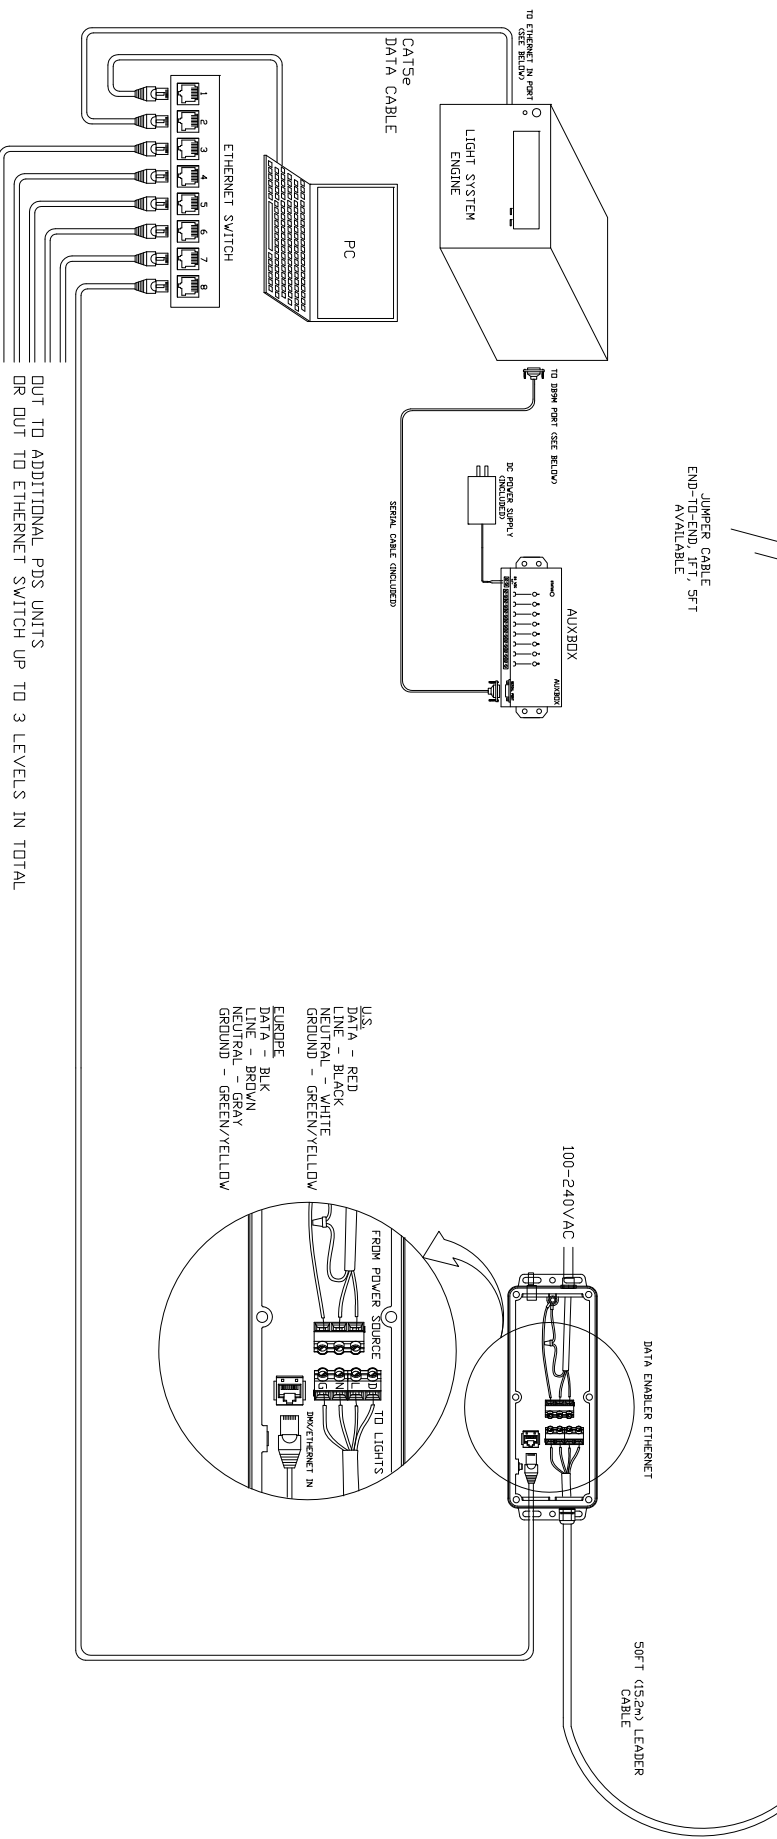

MAXIMUM TOTAL FIXTURE LENGTH: 65FT (19.8m) @ 100VAC, 90FT (27.4m) @ 120VAC, 160FT (48.7m) @ 240VAC . 175FT(53.3m) MAXIMUM SINGLE RUN - 400FT (122m) MAXIMUM TOTAL CABLE RUN PER DATA ENABLER

USE CONNECTIONS (BACK VIEW)

- US:
 - DATA - RED
 - LINE - BLACK
 - NEUTRAL - WHITE
 - GROUND - GREEN/YELLOW
- EUROPE:
 - DATA - BLK
 - LINE - BROWN
 - NEUTRAL - GRN
 - GROUND - GREEN/YELLOW

OUT TO ADDITIONAL PDS UNITS OR OUT TO ETHERNET SWITCH UP TO 3 LEVELS IN TOTAL

NOTE:
 -MAXIMUM CAT5 RUN BETWEEN DEVICES IS 330 FT (100m). CONTACT COLOR KINETICS TECHNICAL SUPPORT FOR INSTALLATIONS REQUIRING CUSTOM NETWORK CONFIGURATIONS.
 -COLDREACH POWERCORE IS ADDRESSABLE IN 1FT INCREMENTS. USE LIGHT SYSTEM COMPOSER SOFTWARE TO ADDRESS FIXTURES.
 -CONTACT TECHNICAL SUPPORT FOR RECOMMENDED NETWORK SWITCHES.
 -NULL MODEM ADAPTER NEEDED TO CONNECT AUXBOX TO LIGHT SYSTEM ENGINE (BY OTHERS); CONTACT TECHNICAL SUPPORT FOR RECOMMENDATIONS.