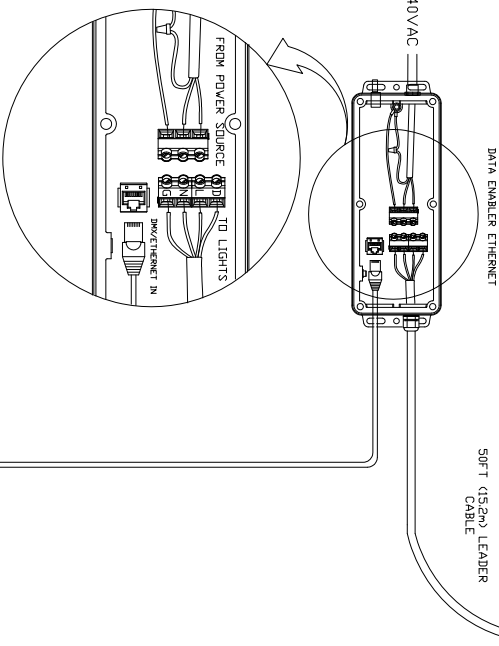

MAXIMUM TOTAL FIXTURE LENGTH: 65FT (19.8m) @ 100VAC, 90FT (27.4m) @ 120VAC, 160FT (48.7m) @ 240VAC . 175FT(53.3m) MAXIMUM SINGLE RUN - 400FT (122m) MAXIMUM TOTAL CABLE RUN PER DATA ENABLER

USE CONNECTIONS (BACK VIEW)

- US:
 - DATA - RED
 - LINE - BLACK
 - NEUTRAL - WHITE
 - GROUND - GREEN/YELLOW
- EUROPE:
 - DATA - BLK
 - LINE - BROWN
 - NEUTRAL - GRN
 - GROUND - GREEN/YELLOW

OUT TO ADDITIONAL PDS UNITS OR OUT TO ETHERNET SWITCH UP TO 3 LEVELS IN TOTAL

NOTE:
 -MAXIMUM CAT5 RUN BETWEEN DEVICES IS 330 FT (100m). CONTACT COLOR KINETICS TECHNICAL SUPPORT FOR INSTALLATIONS REQUIRING CUSTOM NETWORK CONFIGURATIONS.
 -COLDREACH POWERCORE IS ADDRESSABLE IN 1FT INCREMENTS. USE LIGHT SYSTEM COMPOSER SOFTWARE TO ADDRESS FIXTURES.
 -CONTACT TECHNICAL SUPPORT FOR RECOMMENDED NETWORK SWITCHES.
 -NULL MODEM ADAPTER NEEDED TO CONNECT AUXBOX TO LIGHT SYSTEM ENGINE (BY OTHERS); CONTACT TECHNICAL SUPPORT FOR RECOMMENDATIONS.