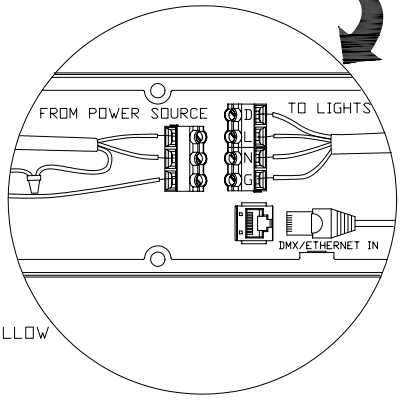

MAXIMUM LIGHTS PER DATA ENABLER: 70 (DEPENDENT ON INSTALLATION PARAMETERS)

END-TO-END CONNECTION

MAXIMUM LIGHTS PER DATA ENABLER: 70 (DEPENDENT ON INSTALLATION PARAMETERS)

END-TO-END CONNECTION

50-FOOT LEADER CABLE

CAT5 E Cable

LIGHT SYSTEM ENGINE

CAT5 E Cable

PC

ETHERNET SWITCH

U.S.
 DATA - RED
 LINE - BLACK
 NEUTRAL - WHITE
 GROUND - GREEN/YELLOW

EUROPE
 DATA - RED
 LINE - BROWN
 NEUTRAL - BLUE
 GROUND - GREEN/YELLOW

50-FOOT LEADER CABLE

U.S.
 DATA - RED
 LINE - BLACK
 NEUTRAL - WHITE
 GROUND - GREEN/YELLOW

EUROPE
 DATA - RED
 LINE - BROWN
 NEUTRAL - BLUE
 GROUND - GREEN/YELLOW

CAT5 E DATA CABLE

OUT TO ADDITIONAL DATA ENABLER UNITS
 OR OUT TO ETHERNET SWITCH UP TO 3 LEVELS IN TOTAL