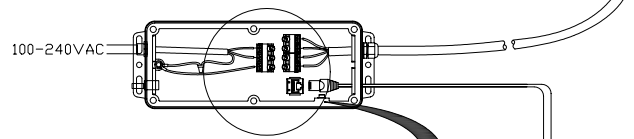

MAXIMUM LIGHTS PER DATA ENABLER: 70 (DEPENDENT ON INSTALLATION PARAMETERS)

END-TO-END CONNECTION

MAXIMUM LIGHTS PER DATA ENABLER: 70 (DEPENDENT ON INSTALLATION PARAMETERS)

END-TO-END CONNECTION

50-FOOT LEADER CABLE

CAT5 E Cable

LIGHT SYSTEM ENGINE

CAT5 E Cable

PC

ETHERNET SWITCH

U.S.
 DATA - RED
 LINE - BLACK
 NEUTRAL - WHITE
 GROUND - GREEN/YELLOW

EUROPE
 DATA - RED
 LINE - BROWN
 NEUTRAL - BLUE
 GROUND - GREEN/YELLOW

50-FOOT LEADER CABLE

U.S.
 DATA - RED
 LINE - BLACK
 NEUTRAL - WHITE
 GROUND - GREEN/YELLOW

EUROPE
 DATA - RED
 LINE - BROWN
 NEUTRAL - BLUE
 GROUND - GREEN/YELLOW

CAT5 E DATA CABLE

OUT TO ADDITIONAL DATA ENABLER UNITS
 OR OUT TO ETHERNET SWITCH UP TO 3 LEVELS IN TOTAL