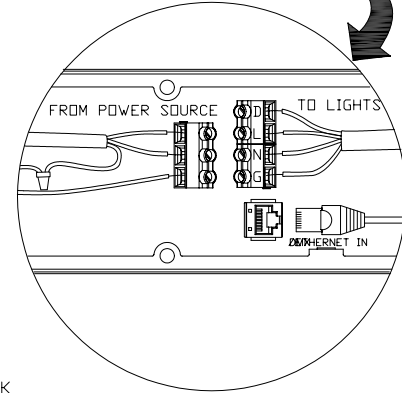

CAT5 E Cable

LIGHT SYSTEM ENGINE

CAT5 E Cable

PC

ETHERNET SWITCH

U.S.
 DATA - RED
 LINE - BLACK
 NEUTRAL - WHITE
 GROUND - GREEN/YELLOW

EUROPE
 DATA - RED
 LINE - BROWN
 NEUTRAL - BLUE
 GROUND - GREEN/YELLOW

50-FOOT LEADER CABLE

U.S.
 DATA - RED
 LINE - BLACK
 NEUTRAL - WHITE
 GROUND - GREEN/YELLOW

EUROPE
 DATA - RED
 LINE - BROWN
 NEUTRAL - BLUE
 GROUND - GREEN/YELLOW

CAT5 E DATA CABLE

OUT TO ADDITIONAL DATA ENABLER UNITS
 OR OUT TO ETHERNET SWITCH UP TO 3 LEVELS IN TOTAL