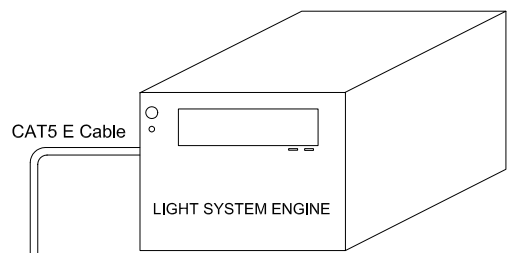

MAXIMUM LIGHTS PER DATA ENABLER: 70 (DEPENDENT ON INSTALLATION PARAMETERS)

END-TO-END CONNECTION

MAXIMUM LIGHTS PER DATA ENABLER: 70 (DEPENDENT ON INSTALLATION PARAMETERS)

END-TO-END CONNECTION

50-FOOT LEADER CABLE

CAT5 E Cable

LIGHT SYSTEM ENGINE

CAT5 E Cable

PC

ETHERNET SWITCH

U.S.
 DATA - RED
 LINE - BLACK
 NEUTRAL - WHITE
 GROUND - GREEN/YELLOW

EUROPE
 DATA - RED
 LINE - BROWN
 NEUTRAL - BLUE
 GROUND - GREEN/YELLOW

50-FOOT LEADER CABLE

U.S.
 DATA - RED
 LINE - BLACK
 NEUTRAL - WHITE
 GROUND - GREEN/YELLOW

EUROPE
 DATA - RED
 LINE - BROWN
 NEUTRAL - BLUE
 GROUND - GREEN/YELLOW

CAT5 E DATA CABLE

OUT TO ADDITIONAL DATA ENABLER UNITS
 OR OUT TO ETHERNET SWITCH UP TO 3 LEVELS IN TOTAL