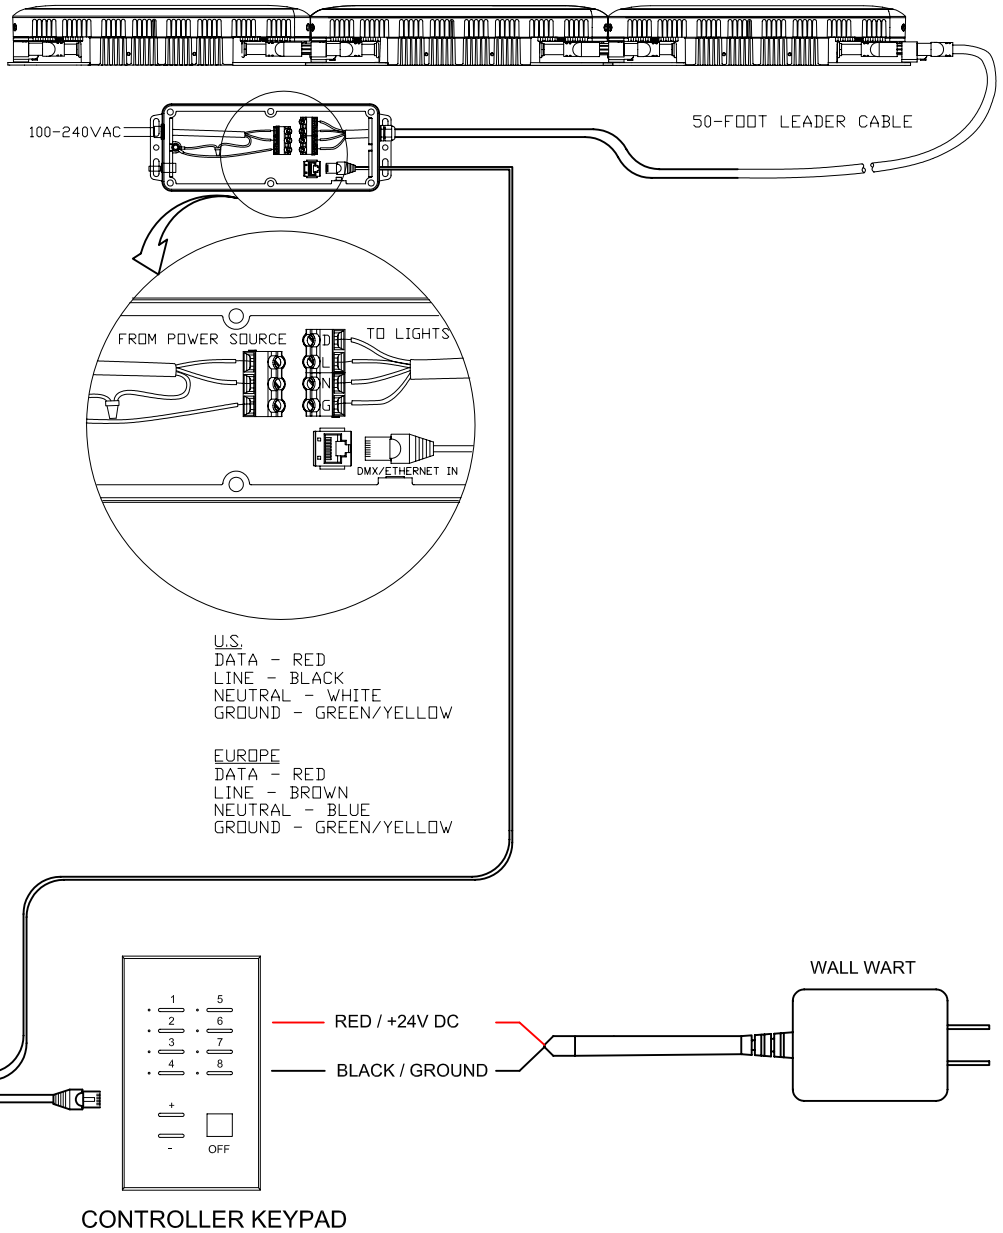

MAXIMUM LIGHTS PER DATA ENABLER: 70 (DEPENDENT ON INSTALLATION PARAMETERS)

END-TO-END CONNECTION

MAXIMUM LIGHTS PER DATA ENABLER: 70 (DEPENDENT ON INSTALLATION PARAMETERS)

END-TO-END CONNECTION

COLOR KINETICS INCORPORATED
10 MILK STREET, SUITE 1100
BOSTON, MA 02108
888 FULL RGB
617 423 9999
WWW.COLORKINETICS.COM

"FULL SPECTRUM DIGITAL LIGHTING"

TITLE:
SYSTEM WIRING DIAGRAM (TYP)

PRODUCTS:
COLORCAST 14 / DATA ENABLER / LSM / ECK

DATE:
DWG. BY: B.T.
SCALE: NTS
REV:
PAGE: 1 OF 1