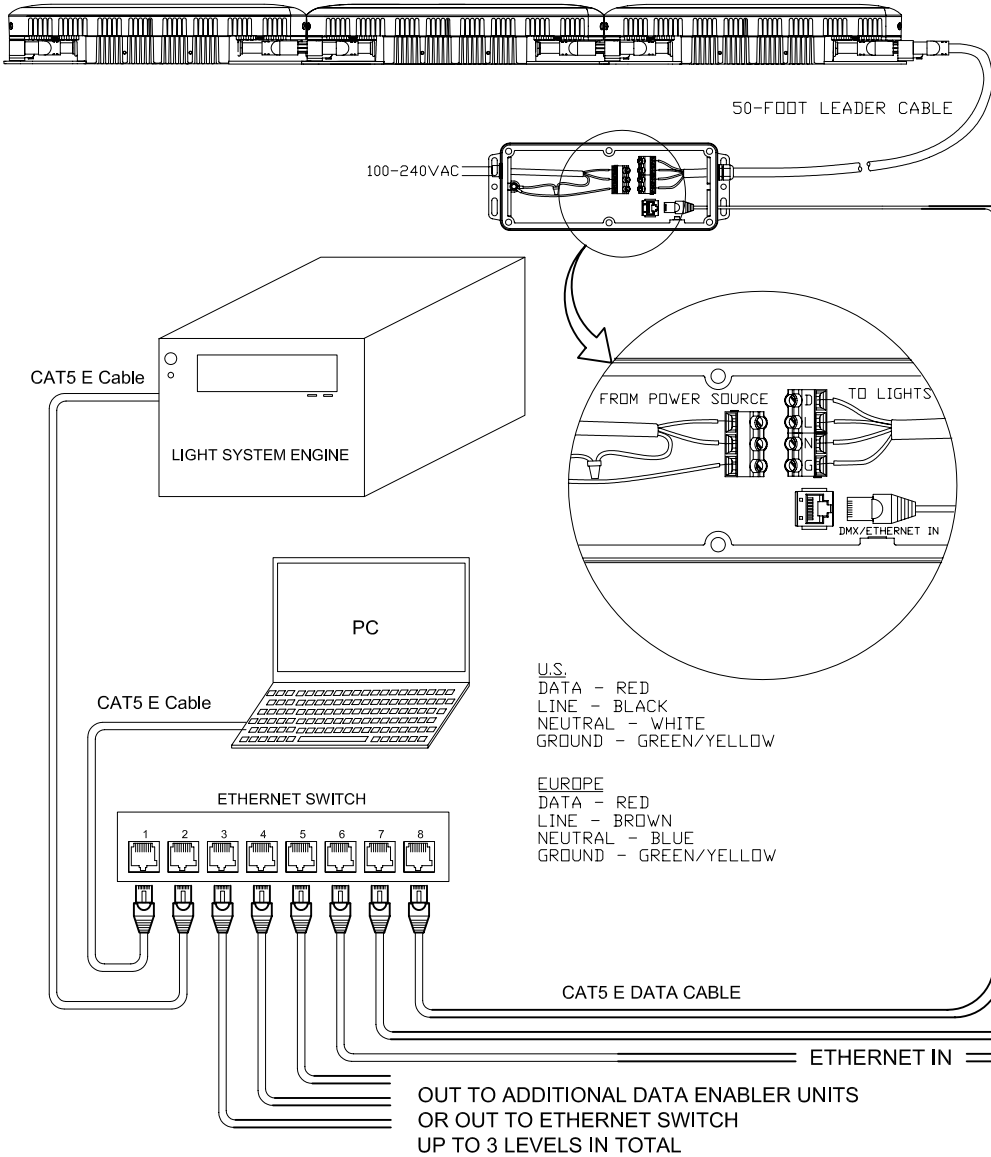

MAXIMUM LIGHTS PER DATA ENABLER: 70 (DEPENDENT ON INSTALLATION PARAMETERS)

END-TO-END CONNECTION

MAXIMUM LIGHTS PER DATA ENABLER: 70 (DEPENDENT ON INSTALLATION PARAMETERS)

END-TO-END CONNECTION

COLOR KINETICS INCORPORATED
10 MILK STREET, SUITE 1100
BOSTON, MA 02108
888 FULL RGB
617 423 9999
WWW.COLORKINETICS.COM

"FULL SPECTRUM DIGITAL LIGHTING"

TITLE:
SYSTEM WIRING DIAGRAM (TYP)

PRODUCTS:
COLORCAST 14 / DATA ENABLER / LSM / ECK

DATE:
DWG. BY: B.T.
SCALE: NTS
REV:
PAGE: 1 OF 1