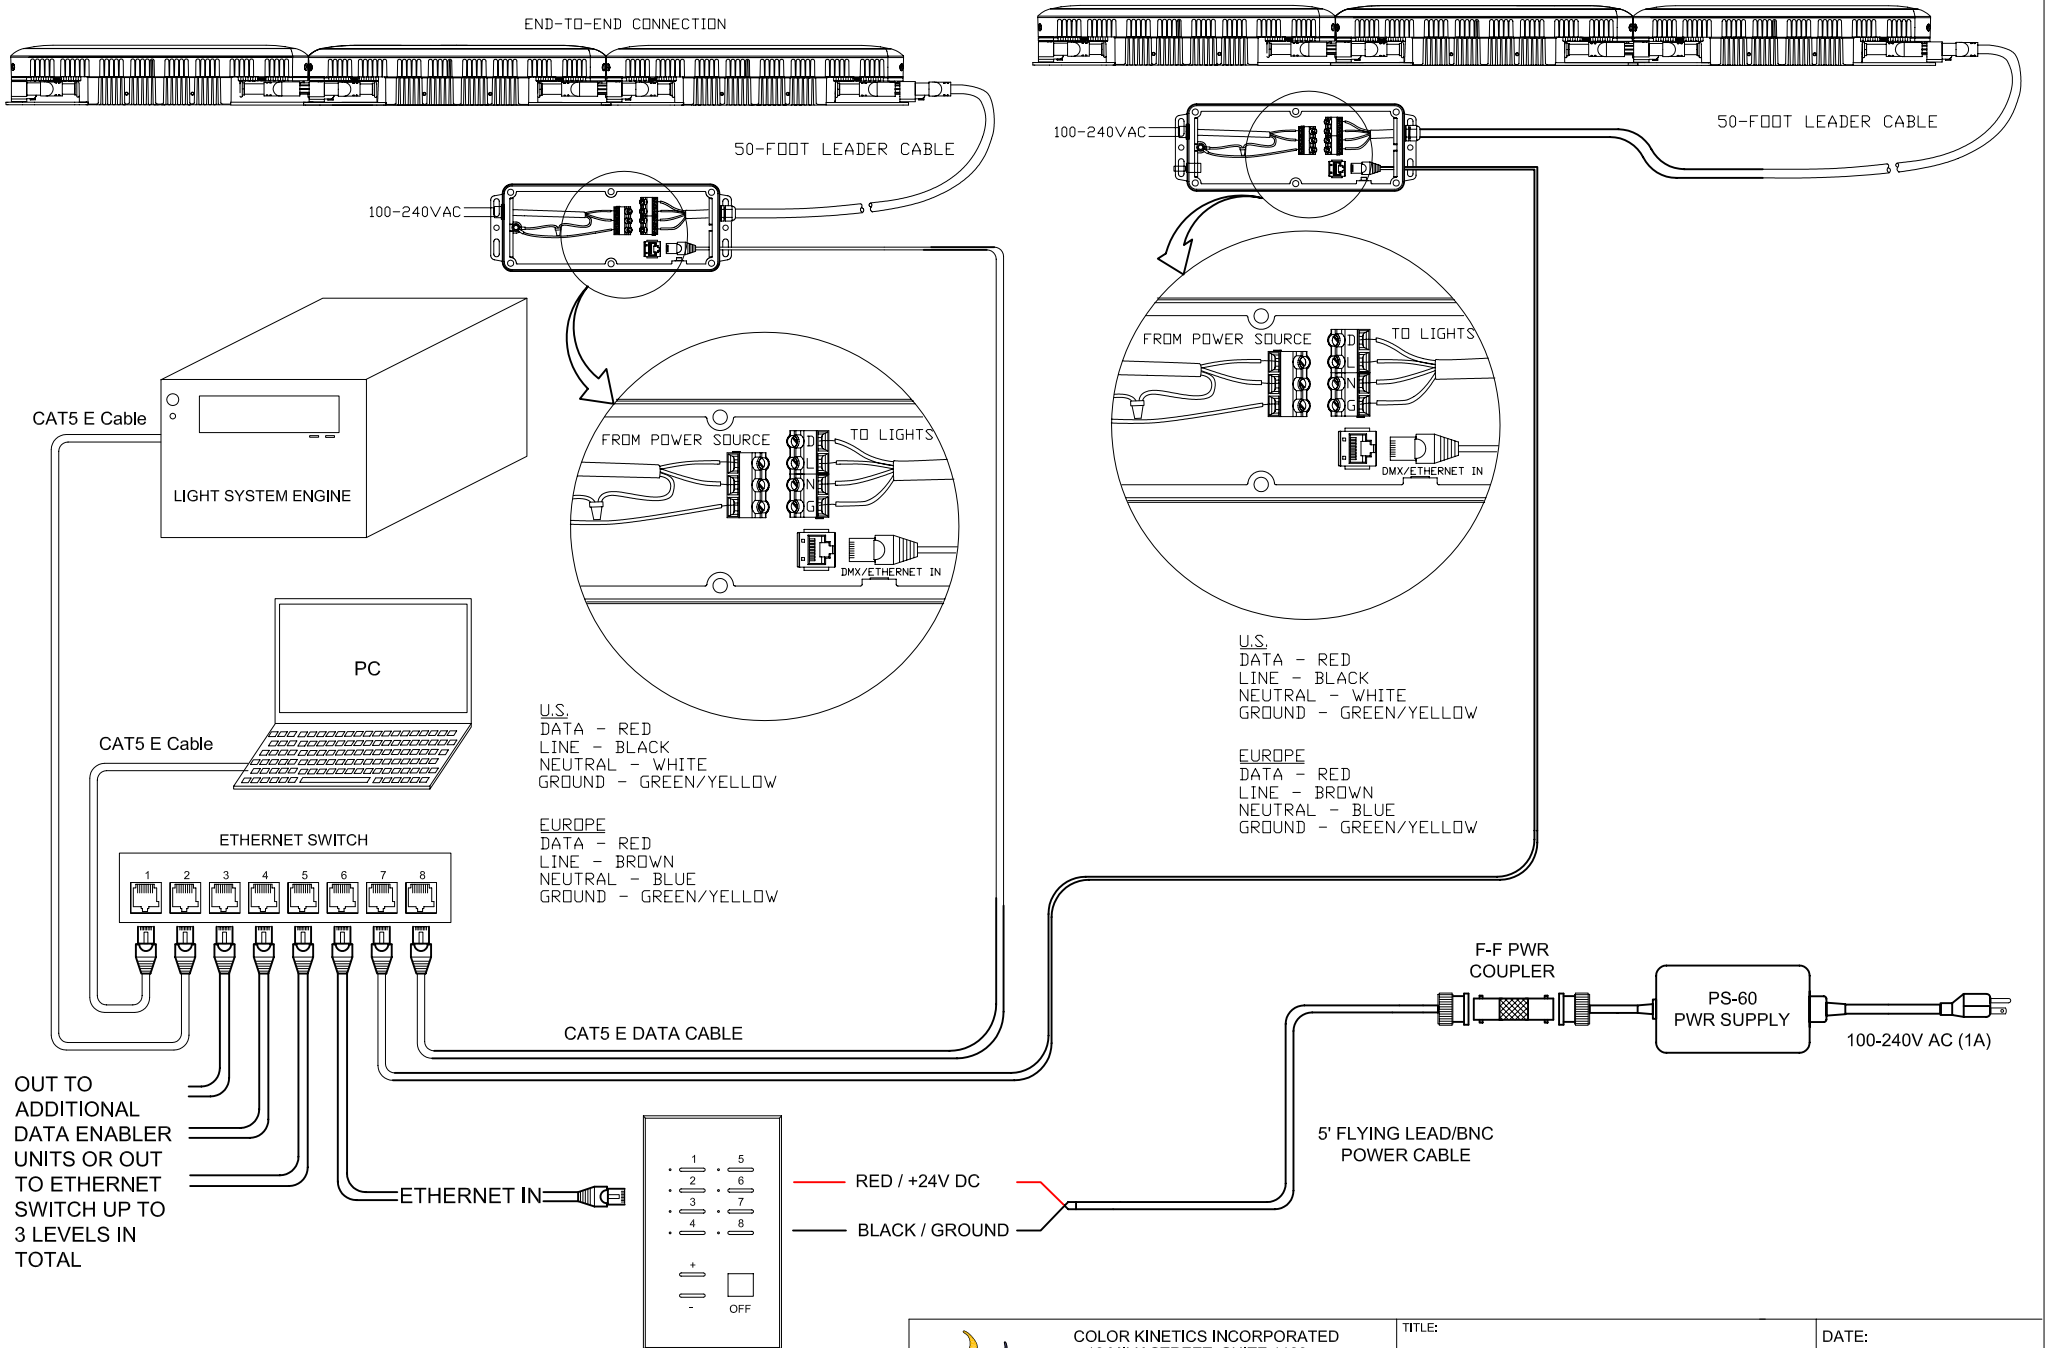

MAXIMUM LIGHTS PER DATA ENABLER: 70 (DEPENDENT ON INSTALLATION PARAMETERS)

END-TO-END CONNECTION

MAXIMUM LIGHTS PER DATA ENABLER: 70 (DEPENDENT ON INSTALLATION PARAMETERS)

END-TO-END CONNECTION

OUT TO
ADDITIONAL
DATA ENABLER
UNITS OR OUT
TO ETHERNET
SWITCH UP TO
3 LEVELS IN
TOTAL

U.S.
DATA - RED
LINE - BLACK
NEUTRAL - WHITE
GROUND - GREEN/YELLOW

EUROPE
DATA - RED
LINE - BROWN
NEUTRAL - BLUE
GROUND - GREEN/YELLOW

U.S.
DATA - RED
LINE - BLACK
NEUTRAL - WHITE
GROUND - GREEN/YELLOW

EUROPE
DATA - RED
LINE - BROWN
NEUTRAL - BLUE
GROUND - GREEN/YELLOW

CONTROLLER KEYPAD

COLOR KINETICS INCORPORATED
10 MILK STREET, SUITE 1100
BOSTON, MA 02108
888 FULL RGB
617 423 9999
WWW.COLORKINETICS.COM

"FULL SPECTRUM DIGITAL LIGHTING"

TITLE:	SYSTEM WIRING DIAGRAM (TYP)
PRODUCTS:	COLORCAST 14 / DATA ENABLER / LSM / ECK / PS-60

DATE:	
DWG. BY:	B.T.
SCALE:	NTS
REV:	
PAGE:	1 OF 1