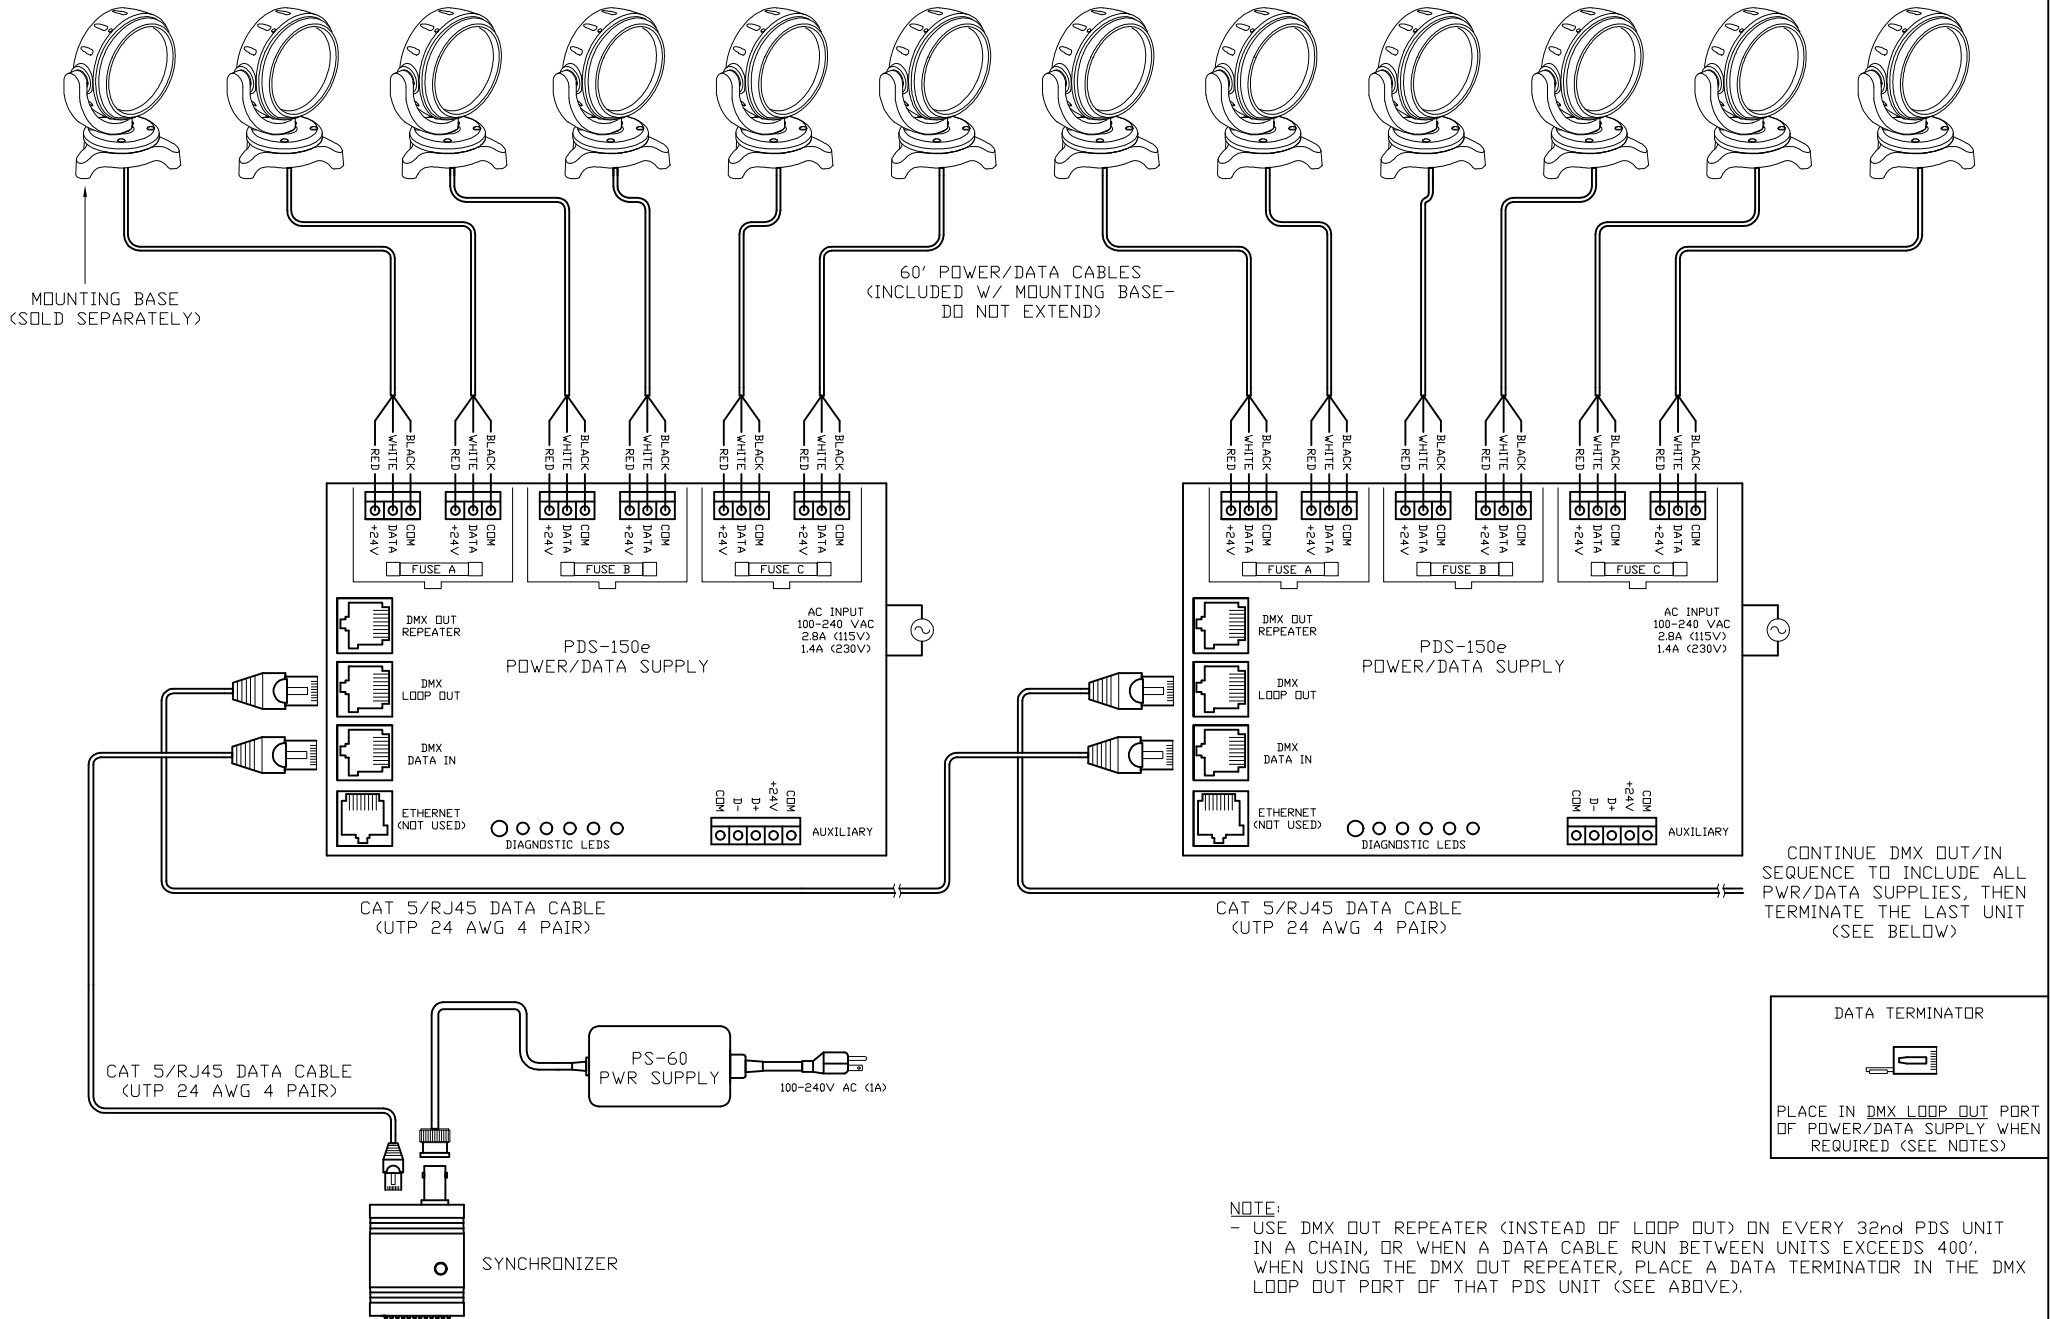

COLORBURST 6 FIXTURES  
w/ OPTIONAL MOUNTING BASE  
(MAX. 6 PER PDS-150e)

COLOR KINETICS INCORPORATED  
10 MILK STREET, SUITE 1100  
BOSTON, MA 02108  
888 FULL RGB  
617 423 9999  
www.COLORKINETICS.COM

\*FULL SPECTRUM DIGITAL LIGHTING\*

TITLE:  
SYSTEM WIRING DIAGRAM (TYP)

PRODUCTS:  
COLORBURST 6/MNT. BASE/PDS-150e/  
SYNCHRONIZER/PS-60

DATE:  
DWG. BY: TC  
SCALE: NTS  
REV:  
PAGE: 1 OF 1