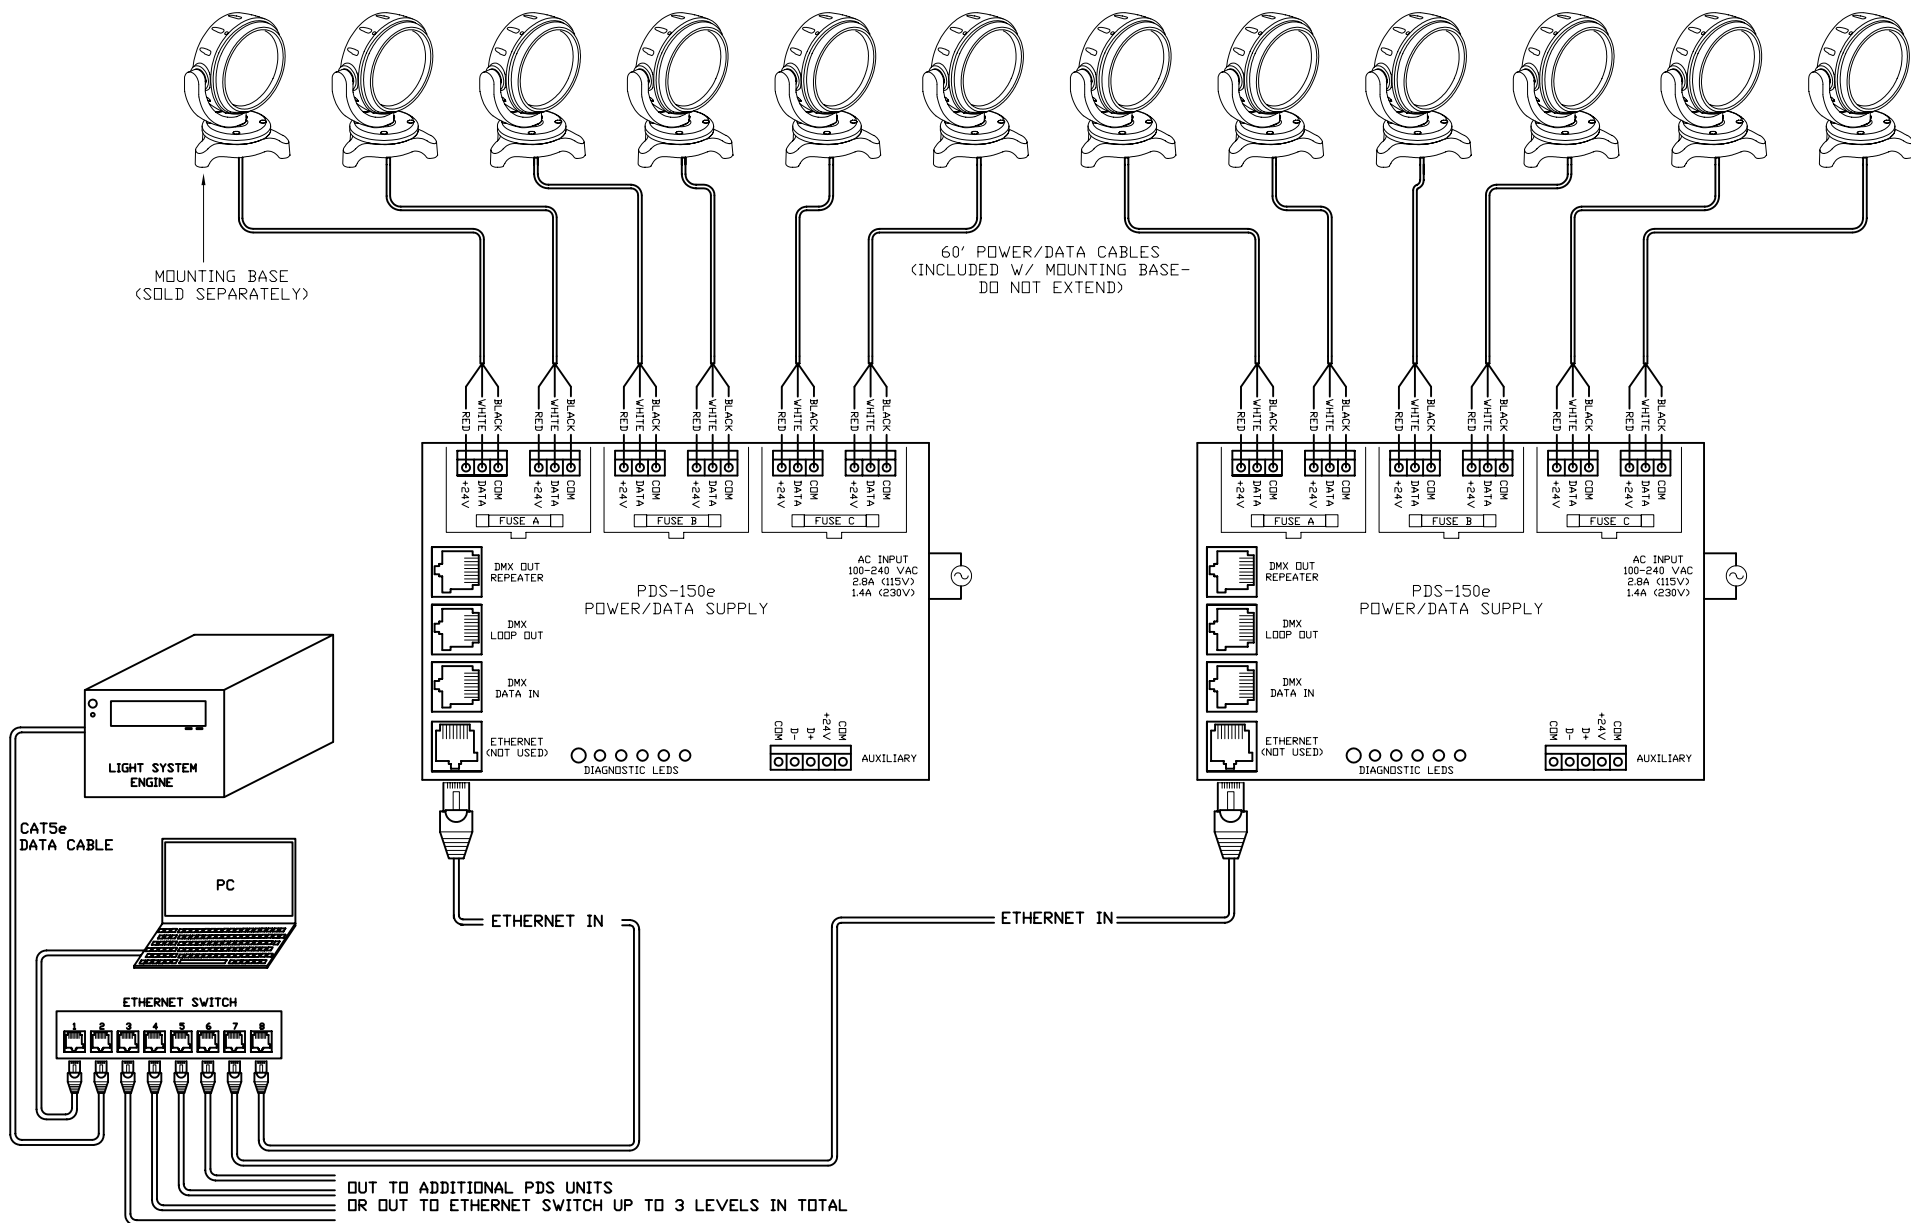

COLORBURST 6 FIXTURES  
w/ OPTIONAL MOUNTING BASE  
(MAX. 6 PER PDS-150e)

OUT TO ADDITIONAL PDS UNITS  
OR OUT TO ETHERNET SWITCH UP TO 3 LEVELS IN TOTAL