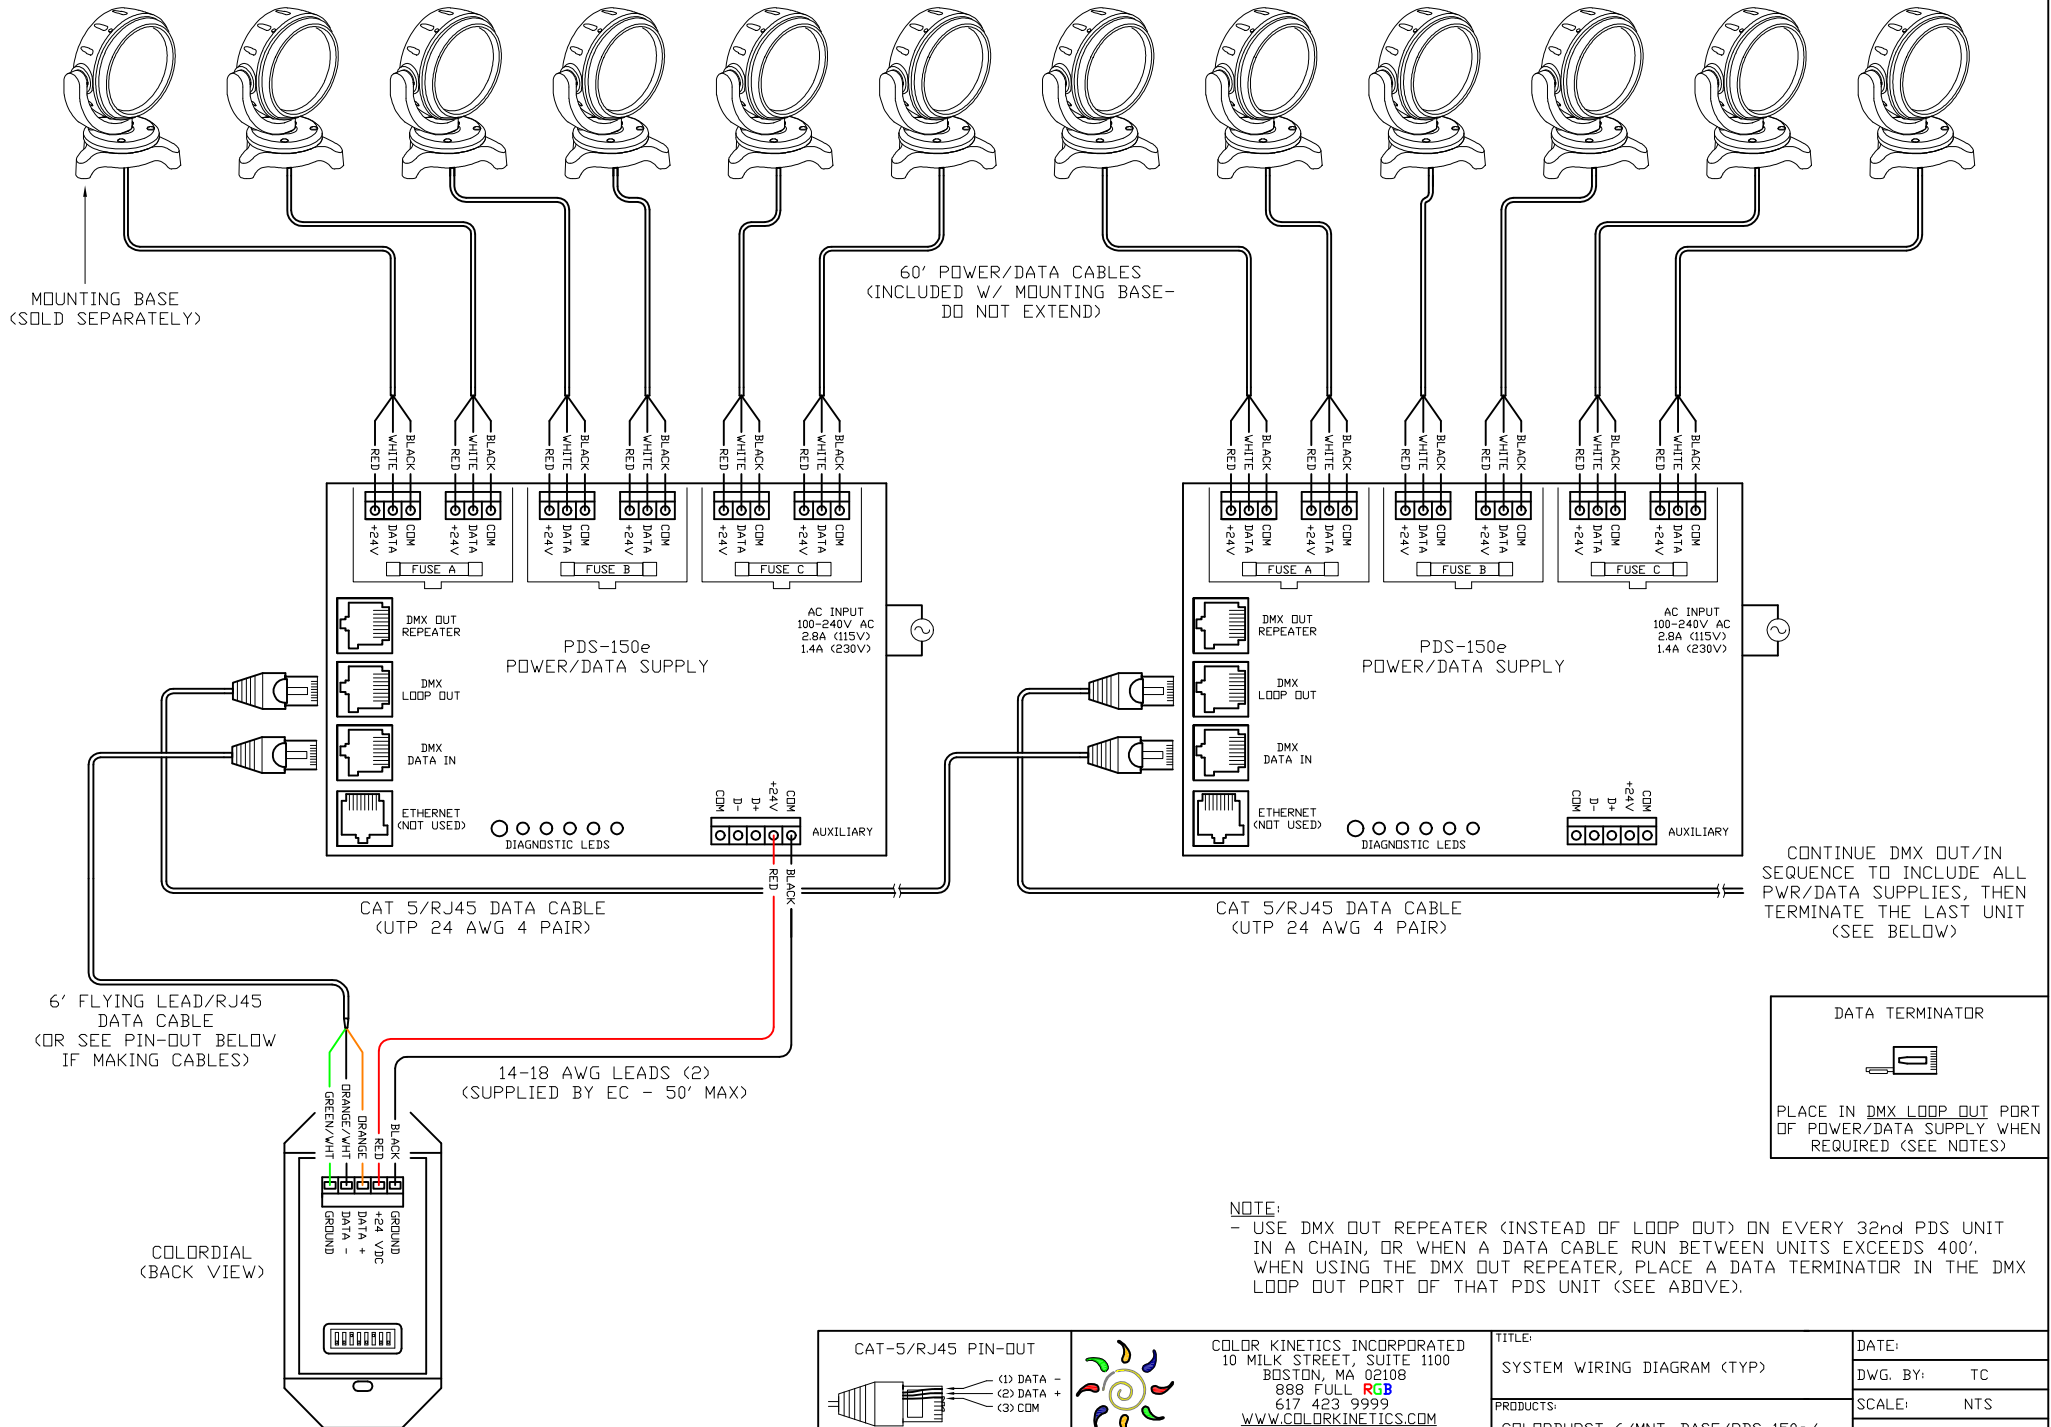

COLORBURST 6 FIXTURES
w/ OPTIONAL MOUNTING BASE
(MAX. 6 PER PDS-150e)

COLOR KINETICS INCORPORATED
10 MILK STREET, SUITE 1100
BOSTON, MA 02108
888 FULL RGB
617 423 9999
www.COLORKINETICS.COM

FULL SPECTRUM DIGITAL LIGHTING

TITLE:
SYSTEM WIRING DIAGRAM (TYP)

PRODUCTS:
COLORBURST 6/MNT. BASE/PDS-150e/
COLORDIAL

DATE:
DWG. BY: TC
SCALE: NTS
REV:
PAGE: 1 OF 1