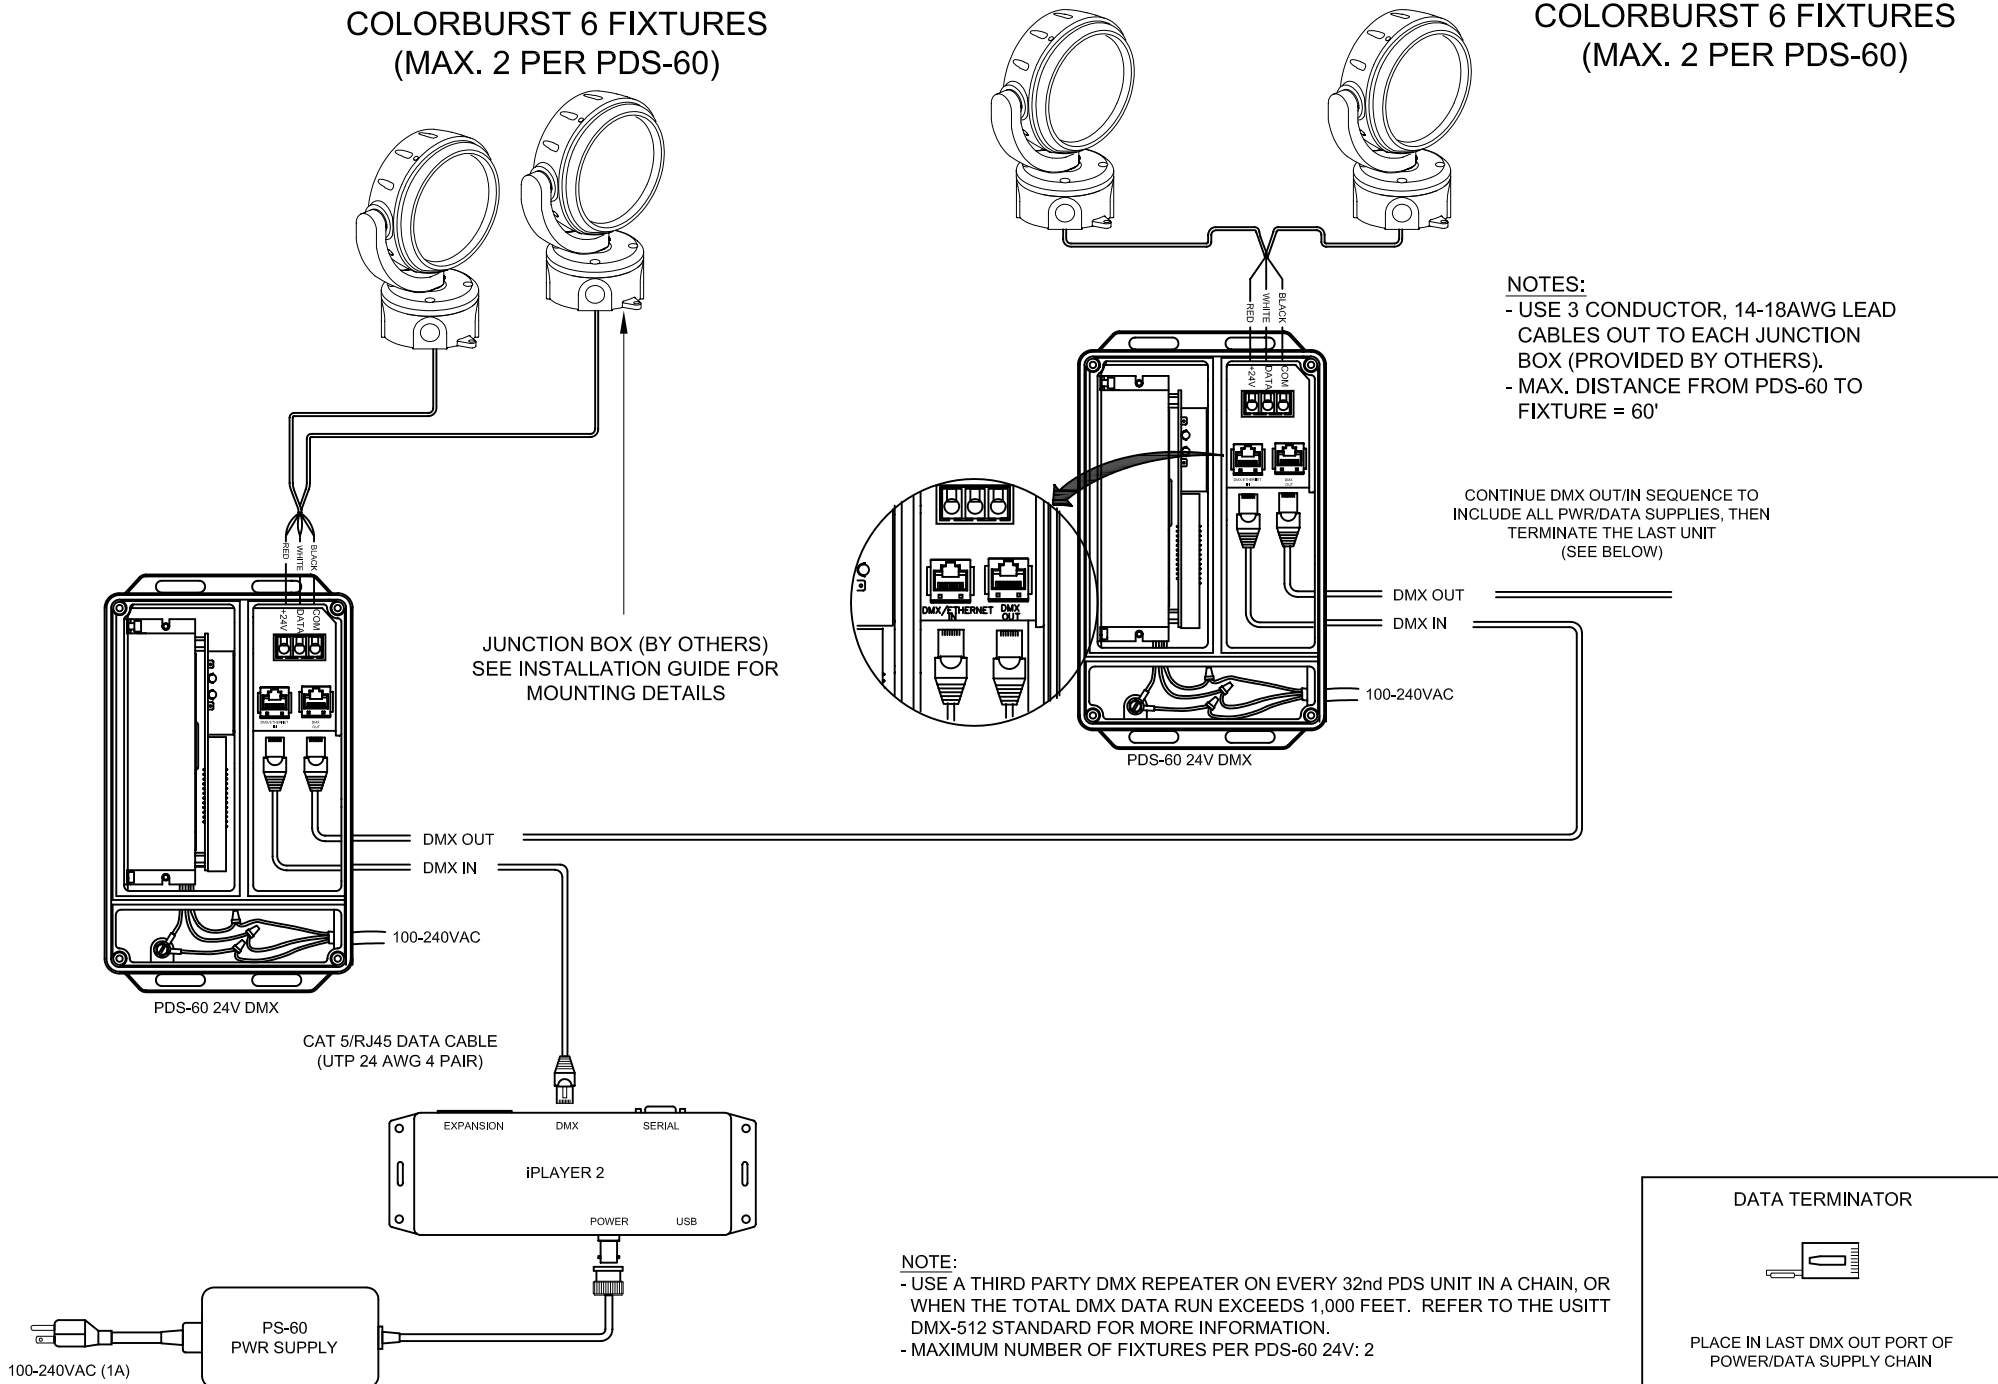

**COLORBURST 6 FIXTURES  
(MAX. 2 PER PDS-60)**

**COLORBURST 6 FIXTURES  
(MAX. 2 PER PDS-60)**

**COLOR KINETICS INCORPORATED**  
10 MILK STREET, SUITE 1100  
BOSTON, MA 02108  
888 FULL **RGB**  
617 423 9999  
[WWW.COLORKINETICS.COM](http://WWW.COLORKINETICS.COM)

"FULL SPECTRUM DIGITAL LIGHTING"

<b>TITLE:</b> SYSTEM WIRING DIAGRAM (TYP)	
<b>PRODUCTS:</b> CBU6 / PDS-60 24V / iPlayer2 / PS60	

<b>DATE:</b>	
<b>DWG. BY:</b>	B.T.
<b>SCALE:</b>	NTS
<b>REV:</b>	
<b>PAGE:</b>	1 OF 1