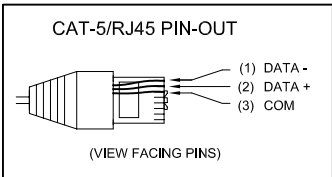

**COLORBURST 6 FIXTURES
(MAX. 2 PER PDS-60)**

**COLORBURST 6 FIXTURES
(MAX. 2 PER PDS-60)**

COLOR KINETICS INCORPORATED
10 MILK STREET, SUITE 1100
BOSTON, MA 02108
888 FULL **RGB**
617 423 9999
WWW.COLORKINETICS.COM

"FULL SPECTRUM DIGITAL LIGHTING"

TITLE: SYSTEM WIRING DIAGRAM (TYP)	
PRODUCTS: CBU6 / PDS-60 24V / iPlayer2 / PS60	

DATE:	
DWG. BY:	B.T.
SCALE:	NTS
REV:	
PAGE:	1 OF 1