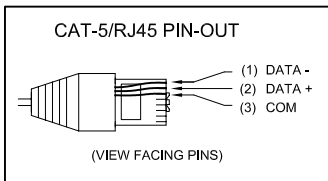

**COLORBURST 6 FIXTURES
(MAX. 2 PER PDS-60)**

**COLORBURST 6 FIXTURES
(MAX. 2 PER PDS-60)**

- NOTES:**
- USE 3 CONDUCTOR, 14-18AWG LEAD CABLES OUT TO EACH JUNCTION BOX (PROVIDED BY OTHERS).
 - MAX. DISTANCE FROM PDS-60 TO FIXTURE = 60'

CONTINUE DMX OUT/IN SEQUENCE TO INCLUDE ALL PWR/DATA SUPPLIES, THEN TERMINATE THE LAST UNIT (SEE BELOW)

- NOTE:**
- USE AN IN-LINE DMX REPEATER AFTER EVERY 16th PDS UNIT IN A CHAIN, OR WHEN A DATA CABLE RUN BETWEEN UNITS EXCEEDS 400 FEET.
 - MAXIMUM NUMBER OF FIXTURES PER PDS-60 24V: 2