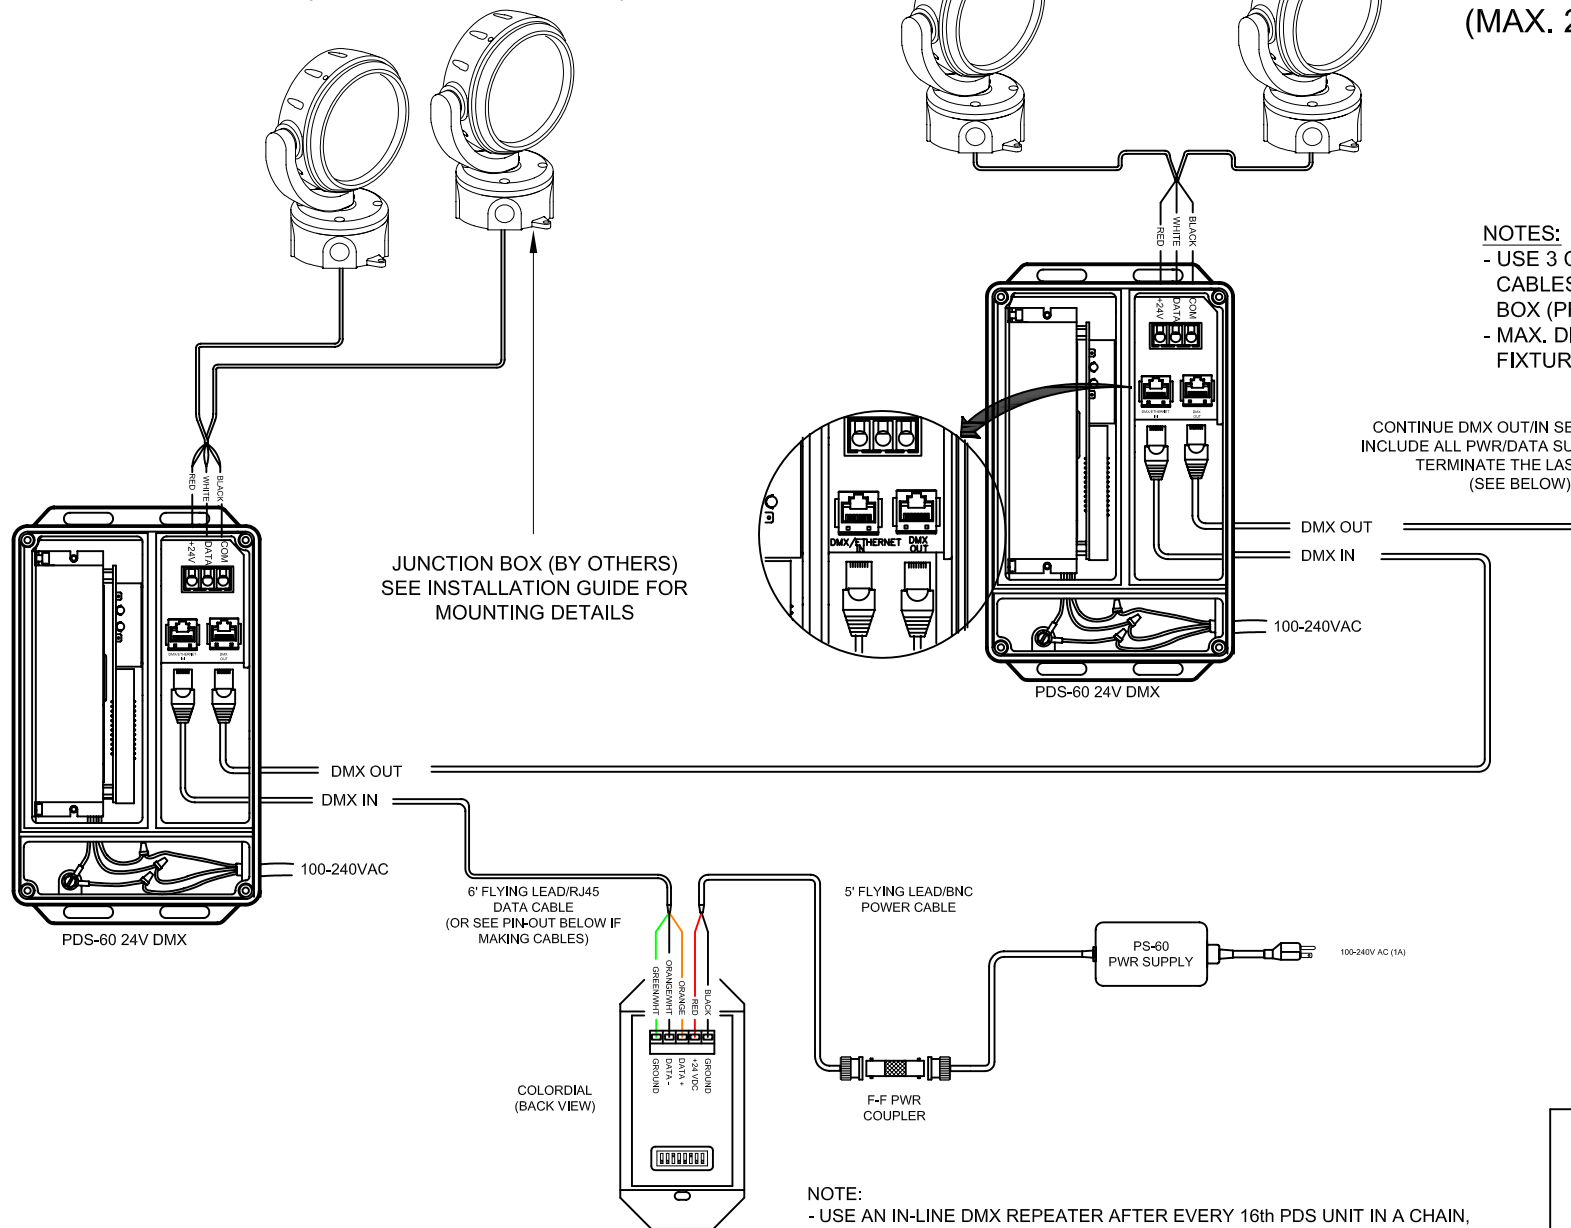

**COLORBURST 6 FIXTURES
(MAX. 2 PER PDS-60)**

**COLORBURST 6 FIXTURES
(MAX. 2 PER PDS-60)**

- NOTES:**
- USE 3 CONDUCTOR, 14-18AWG LEAD CABLES OUT TO EACH JUNCTION BOX (PROVIDED BY OTHERS).
 - MAX. DISTANCE FROM PDS-60 TO FIXTURE = 60'

CONTINUE DMX OUT/IN SEQUENCE TO INCLUDE ALL PWR/DATA SUPPLIES, THEN TERMINATE THE LAST UNIT (SEE BELOW)

- NOTE:**
- USE AN IN-LINE DMX REPEATER AFTER EVERY 16th PDS UNIT IN A CHAIN, OR WHEN A DATA CABLE RUN BETWEEN UNITS EXCEEDS 400 FEET.
 - MAXIMUM NUMBER OF FIXTURES PER PDS-60 24V: 2