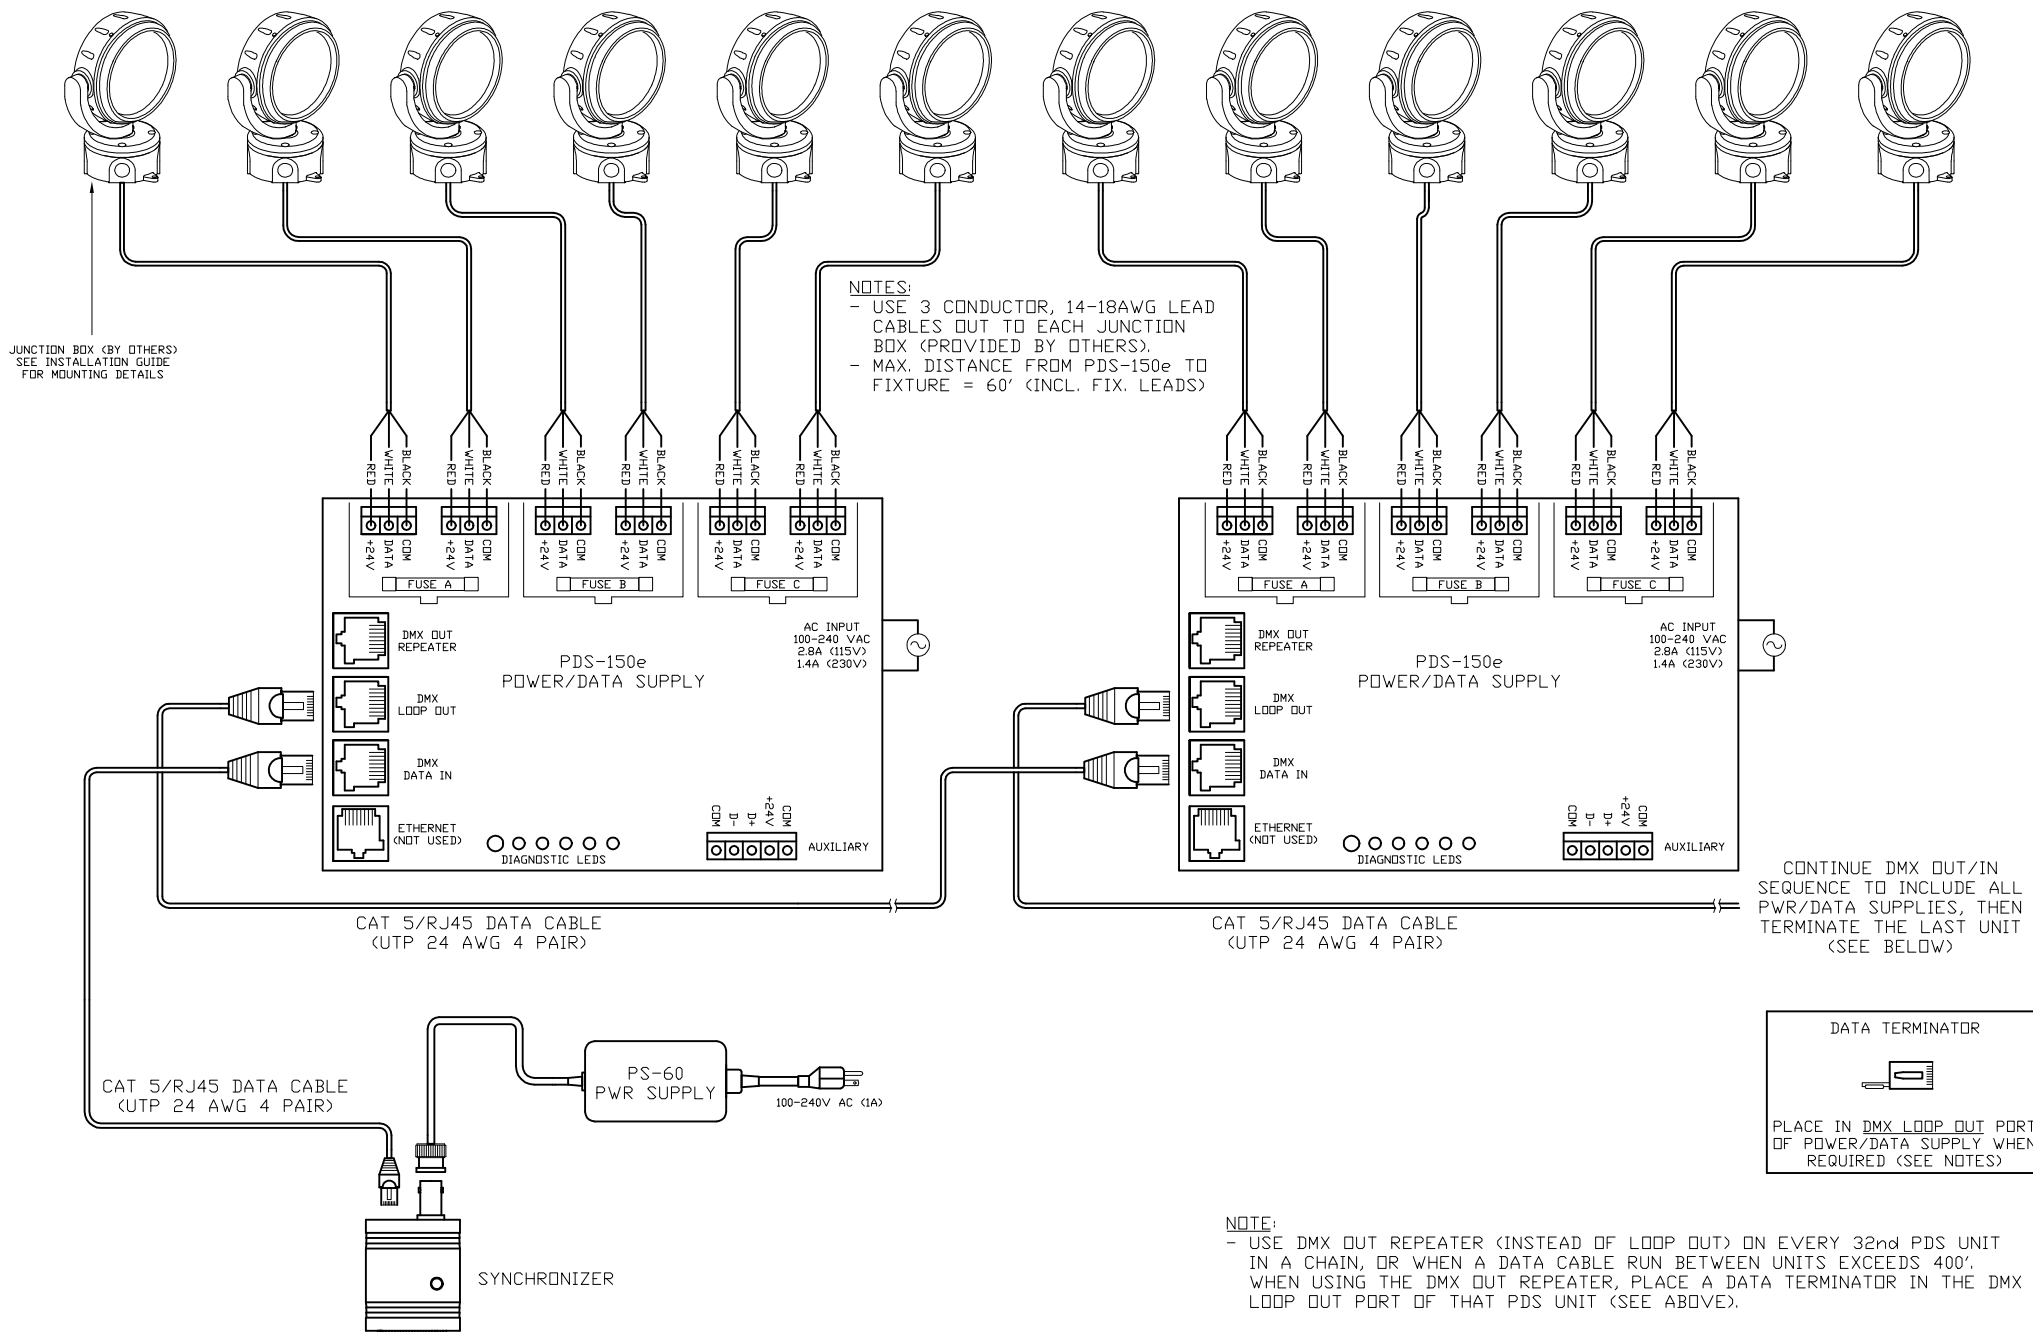

COLORBURST 6 FIXTURES
(MAX. 6 PER PDS-150e)

COLOR KINETICS INCORPORATED
 10 MILK STREET, SUITE 1100
 BOSTON, MA 02108
 888 FULL RGB
 617 423 9999
www.COLORKINETICS.COM

COLOR KINETICS
 'FULL SPECTRUM DIGITAL LIGHTING'

TITLE:
 SYSTEM WIRING DIAGRAM (TYP)

PRODUCTS:
 COLORBURST 6/PDS-150e/
 SYNCHRONIZER/PS-60

DATE:
 DWG. BY: TC
 SCALE: NTS
 REV:
 PAGE: 1 OF 1