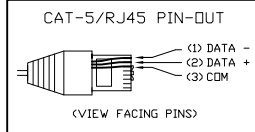

COLORBURST 6 FIXTURES
(MAX. 6 PER PDS-150e)

COLOR KINETICS INCORPORATED
10 MILK STREET, SUITE 1100
BOSTON, MA 02108
888 FULL RGB
617 423 9999
www.COLORKINETICS.COM

COLOR KINETICS
'FULL SPECTRUM DIGITAL LIGHTING'

TITLE:
SYSTEM WIRING DIAGRAM (TYP)

PRODUCTS:
COLORBURST 6/PDS-150e/
SYNCHRONIZER/PS-60

DATE:
DWG. BY: TC
SCALE: NTS
REV:
PAGE: 1 OF 1