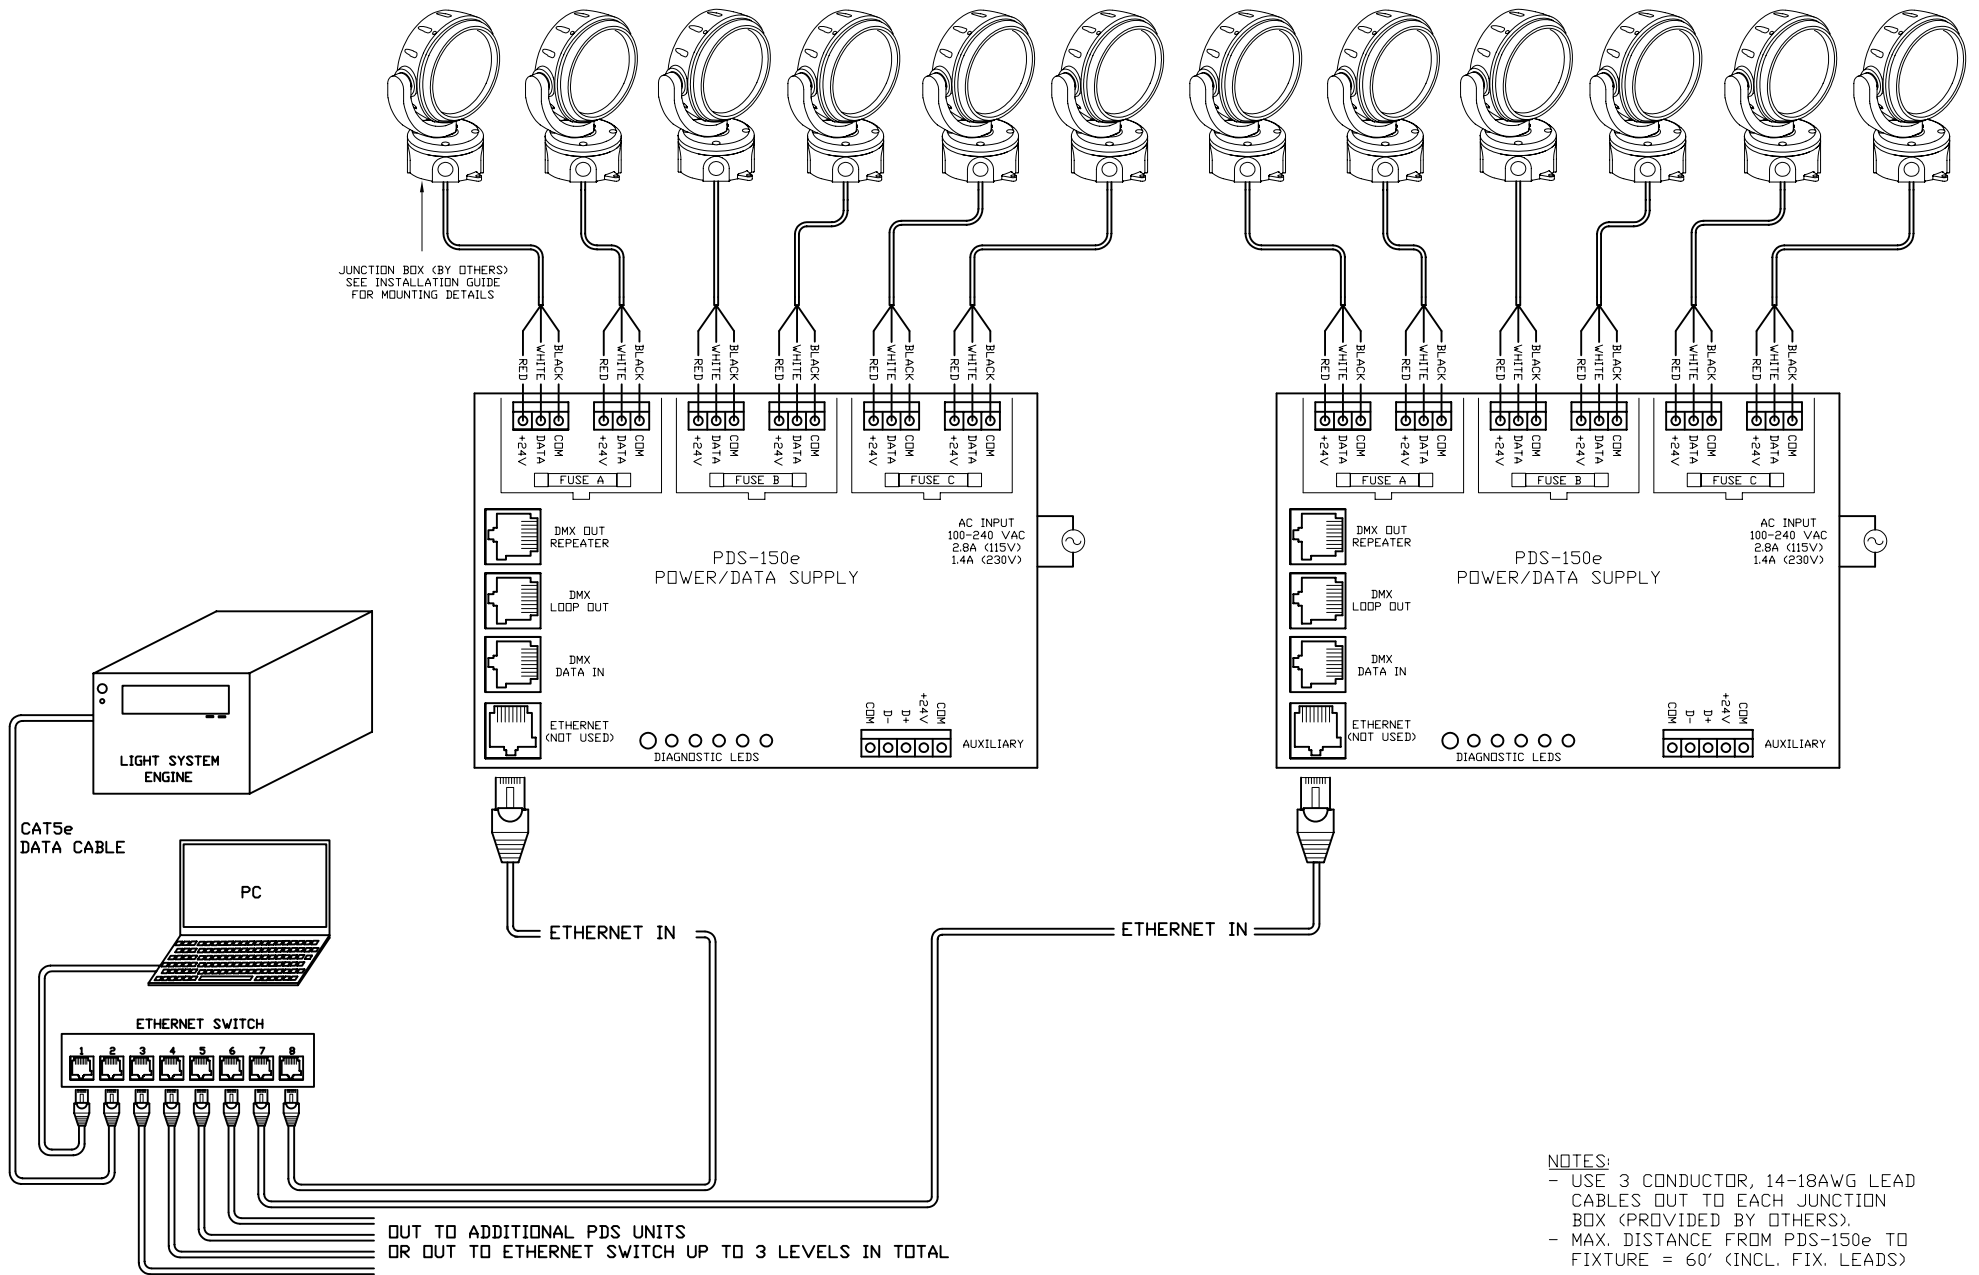

COLORBURST 6 FIXTURES
(MAX. 6 PER PDS-150e)

- NOTES:**
- USE 3 CONDUCTOR, 14-18AWG LEAD CABLES OUT TO EACH JUNCTION BOX (PROVIDED BY OTHERS).
 - MAX. DISTANCE FROM PDS-150e TO FIXTURE = 60' (INCL. FIX. LEADS)