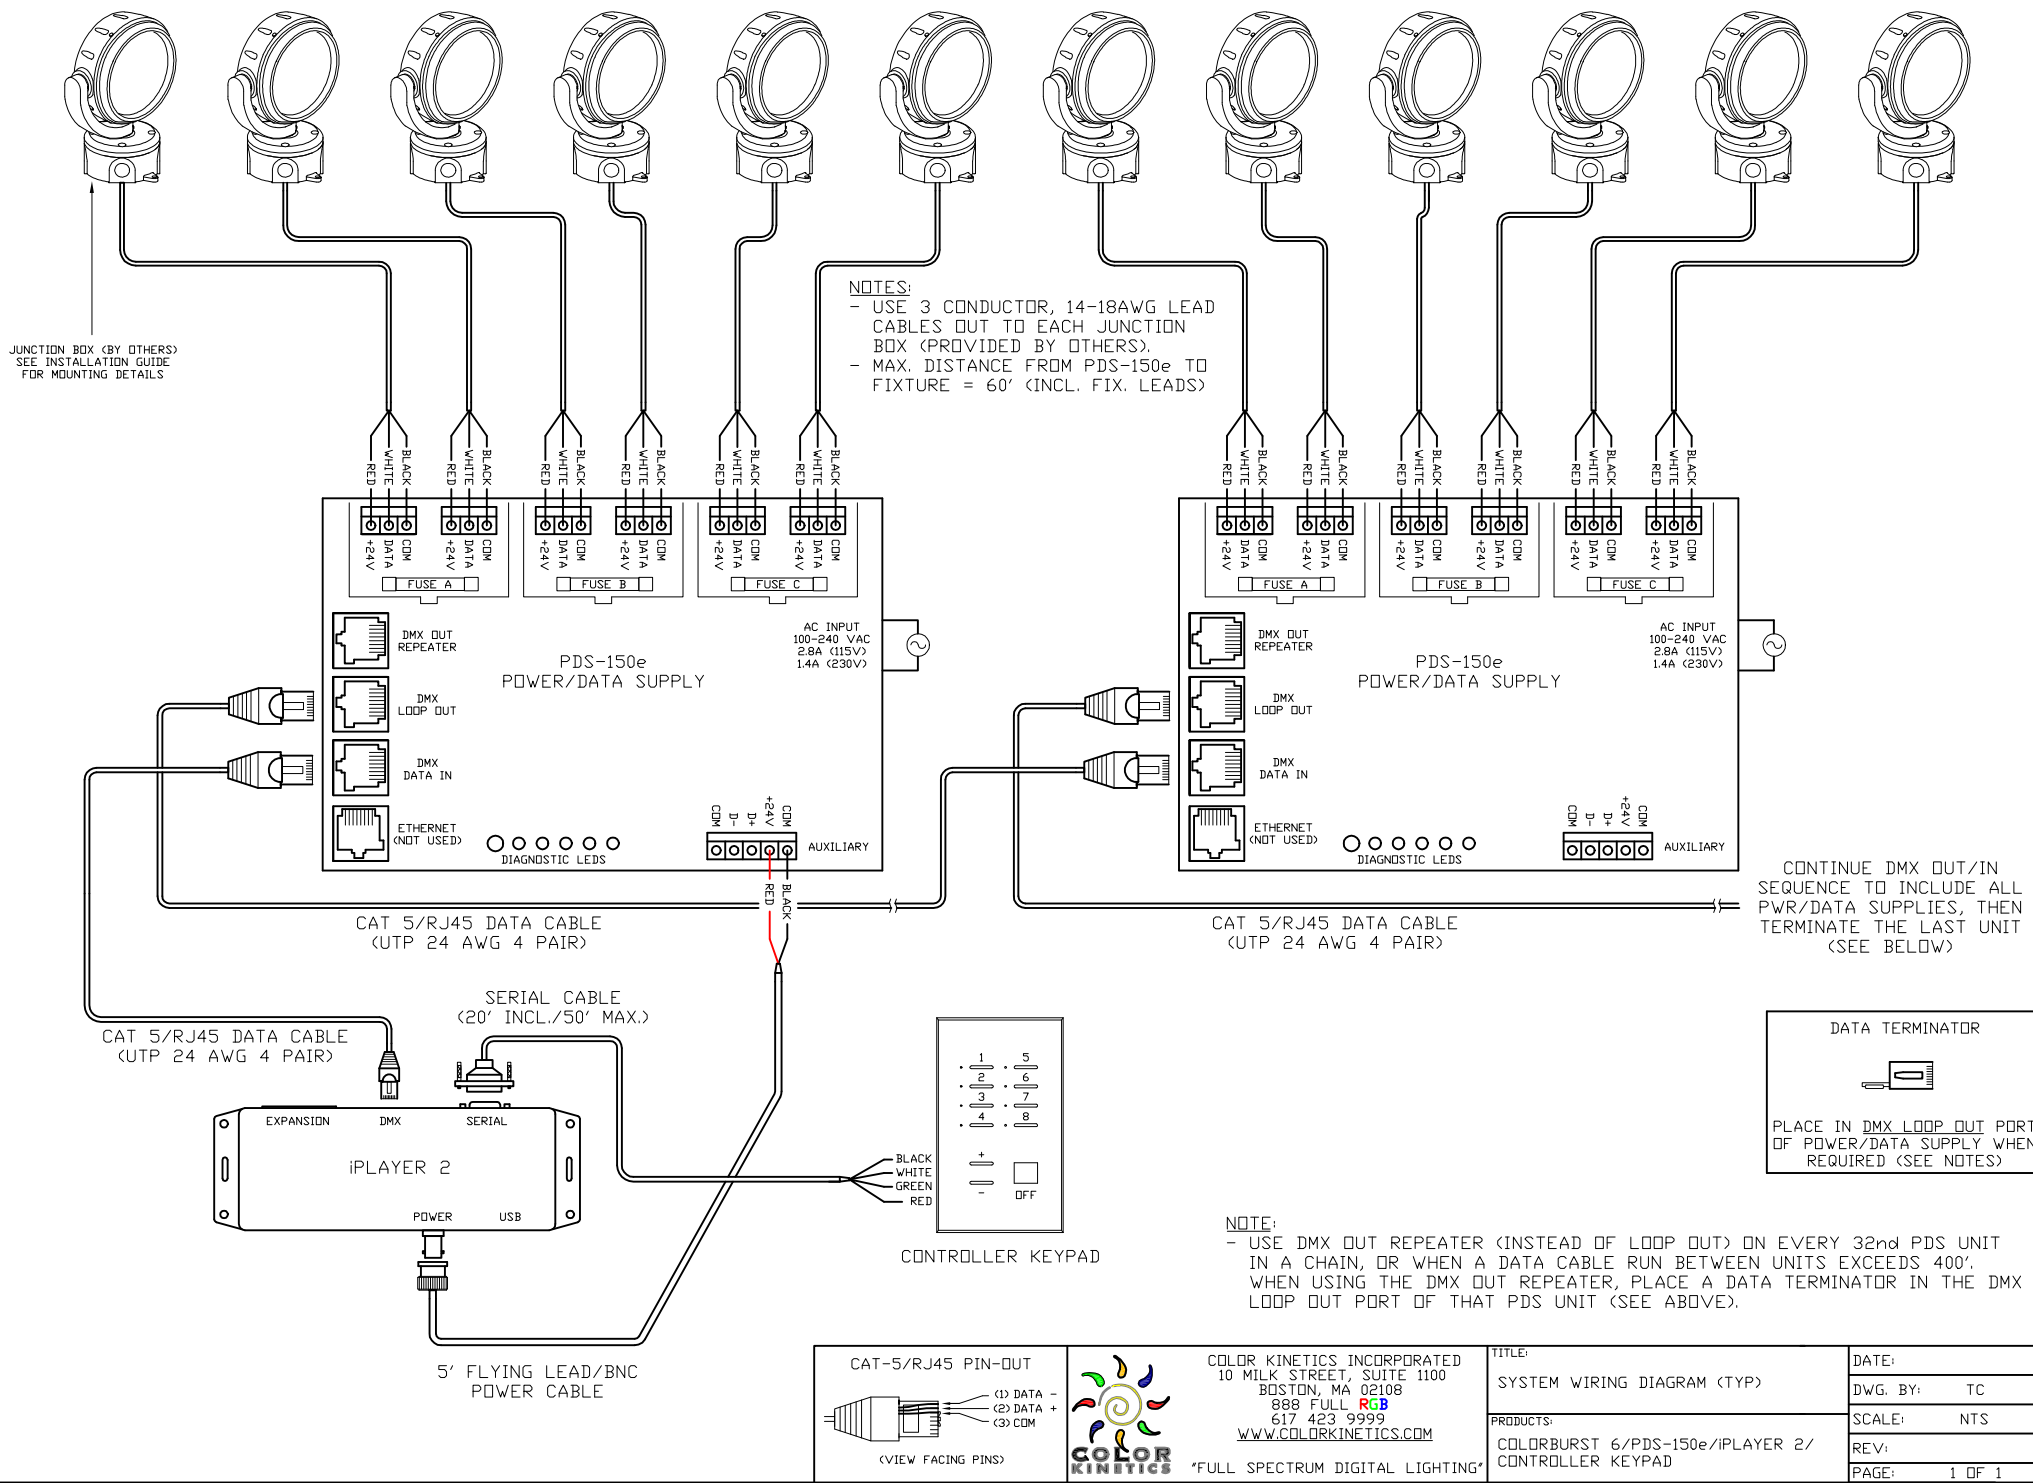

COLORBURST 6 FIXTURES  
(MAX. 6 PER PDS-150e)

COLOR KINETICS INCORPORATED  
10 MILK STREET, SUITE 1100  
BOSTON, MA 02108  
888 FULL RGB  
617 423 9999  
www.COLORKINETICS.COM

\*FULL SPECTRUM DIGITAL LIGHTING\*

TITLE:  
SYSTEM WIRING DIAGRAM (TYP)

PRODUCTS:  
COLORBURST 6/PDS-150e/iPLAYER 2/  
CONTROLLER KEYPAD

DATE:  
DWG. BY: TC  
SCALE: NTS  
REV:  
PAGE: 1 OF 1