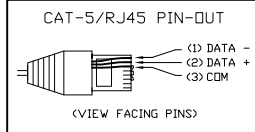

COLORBURST 6 FIXTURES
(MAX. 6 PER PDS-150e)

COLOR KINETICS INCORPORATED
10 MILK STREET, SUITE 1100
BOSTON, MA 02108
888 FULL RGB
617 423 9999
www.COLORKINETICS.COM

FULL SPECTRUM DIGITAL LIGHTING

TITLE:
SYSTEM WIRING DIAGRAM (TYP)

PRODUCTS:
COLORBURST 6/PDS-150e/iPLAYER 2/
CONTROLLER KEYPAD

DATE:
DWG. BY: TC
SCALE: NTS
REV:
PAGE: 1 OF 1