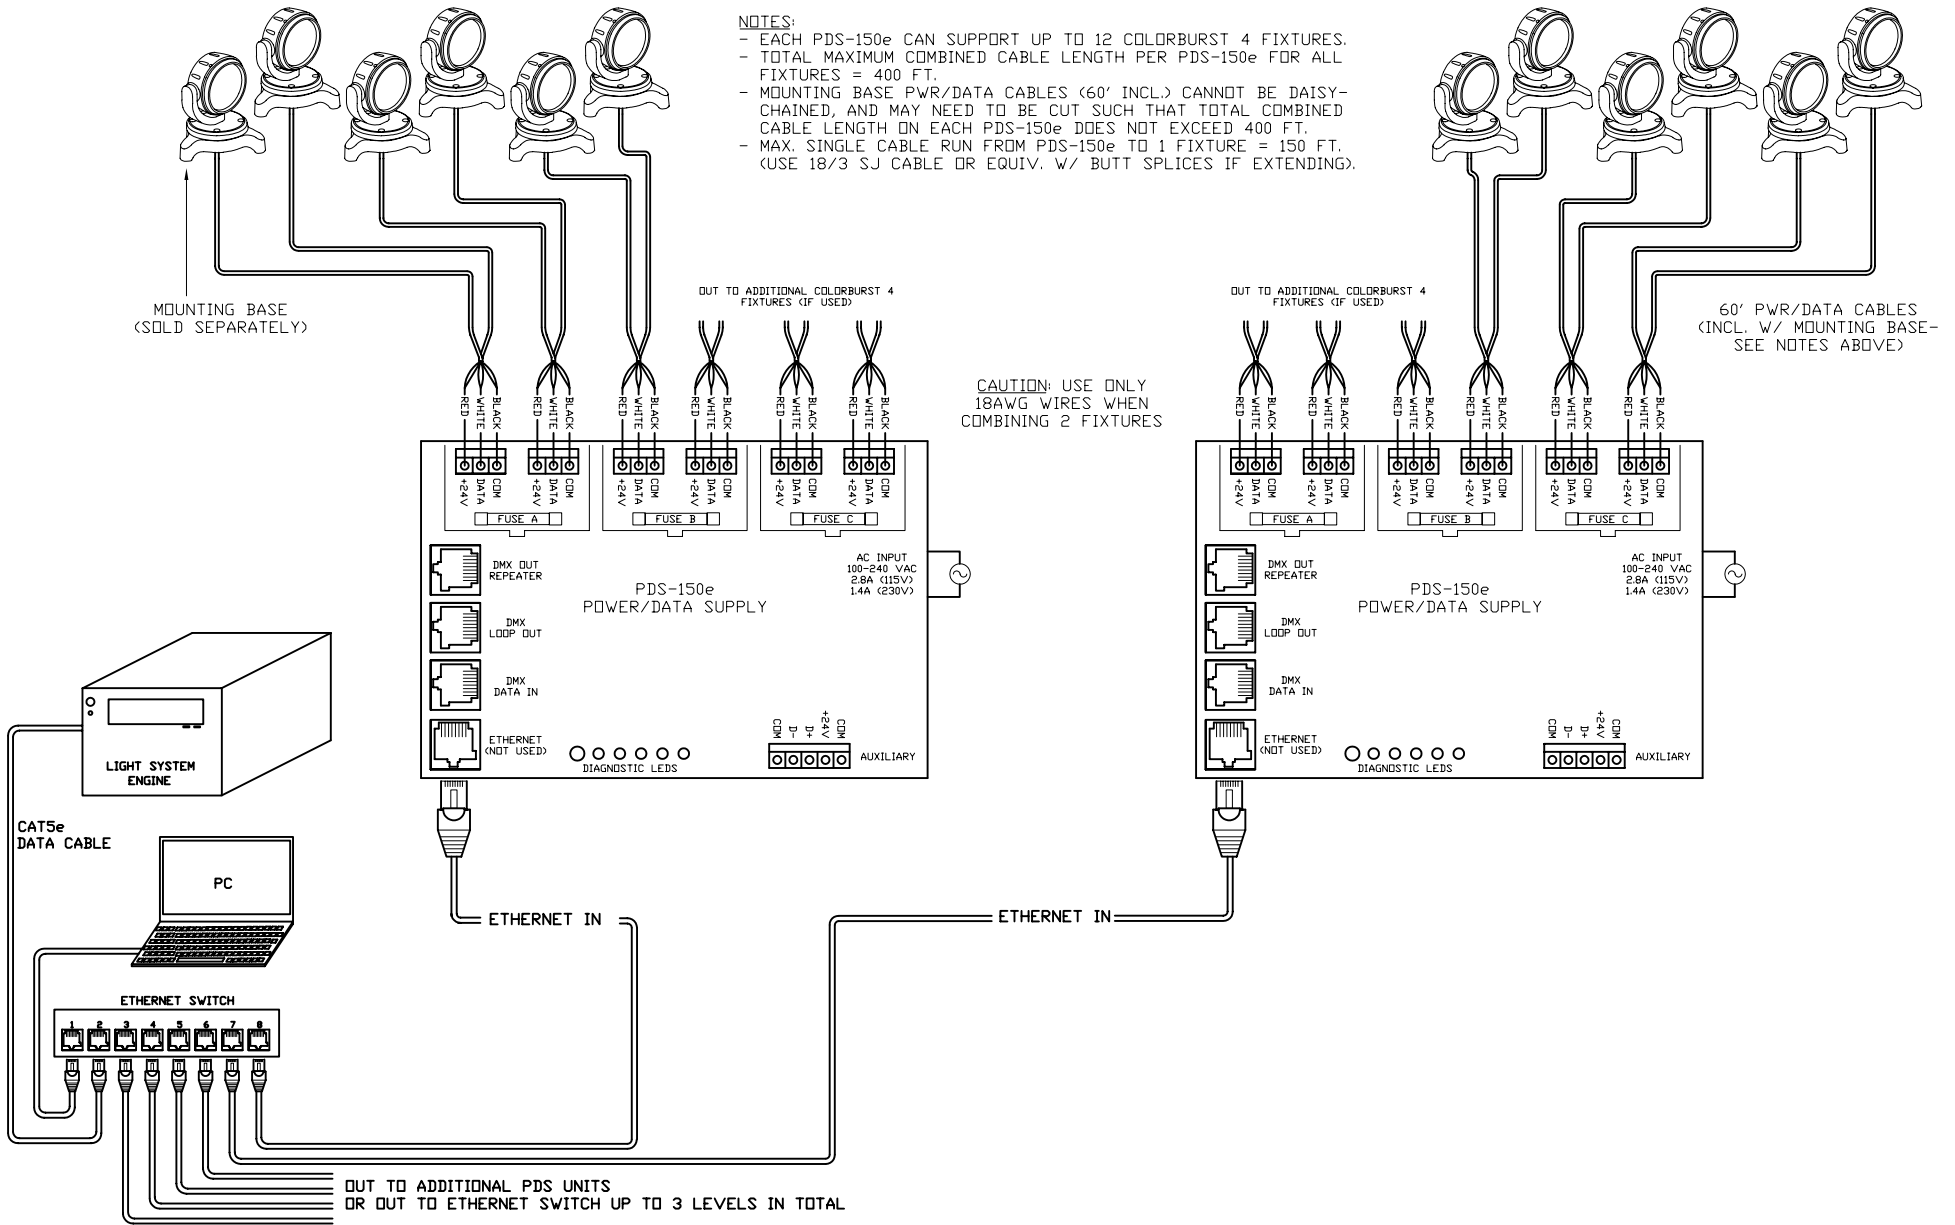

COLORBURST 4 FIXTURES  
w/ OPTIONAL MOUNTING BASE  
(MAX. 12 PER PDS-150e)

**NOTES:**

- EACH PDS-150e CAN SUPPORT UP TO 12 COLORBURST 4 FIXTURES.
- TOTAL MAXIMUM COMBINED CABLE LENGTH PER PDS-150e FOR ALL FIXTURES = 400 FT.
- MOUNTING BASE PWR/DATA CABLES (60' INCL.) CANNOT BE DAISY-CHAINED, AND MAY NEED TO BE CUT SUCH THAT TOTAL COMBINED CABLE LENGTH ON EACH PDS-150e DOES NOT EXCEED 400 FT.
- MAX. SINGLE CABLE RUN FROM PDS-150e TO 1 FIXTURE = 150 FT. (USE 18/3 SJ CABLE OR EQUIV. W/ BUTT SPLICES IF EXTENDING).

 <p>COLOR KINETICS INCORPORATED 10 MILK STREET, SUITE 1100 BOSTON, MA 02108 888 FULL RGB 617 423 9999 WWW.COLORKINETICS.COM *FULL SPECTRUM DIGITAL LIGHTING*</p>	TITLE:	DATE:
	SYSTEM WIRING DIAGRAM (TYP)	DWG. BY: TC
	PRODUCTS:	SCALE: NTS
	COLORBURST 4/MNT. BASE/PDS-150e/ LSM	REV:
	PAGE: 1 OF 1	