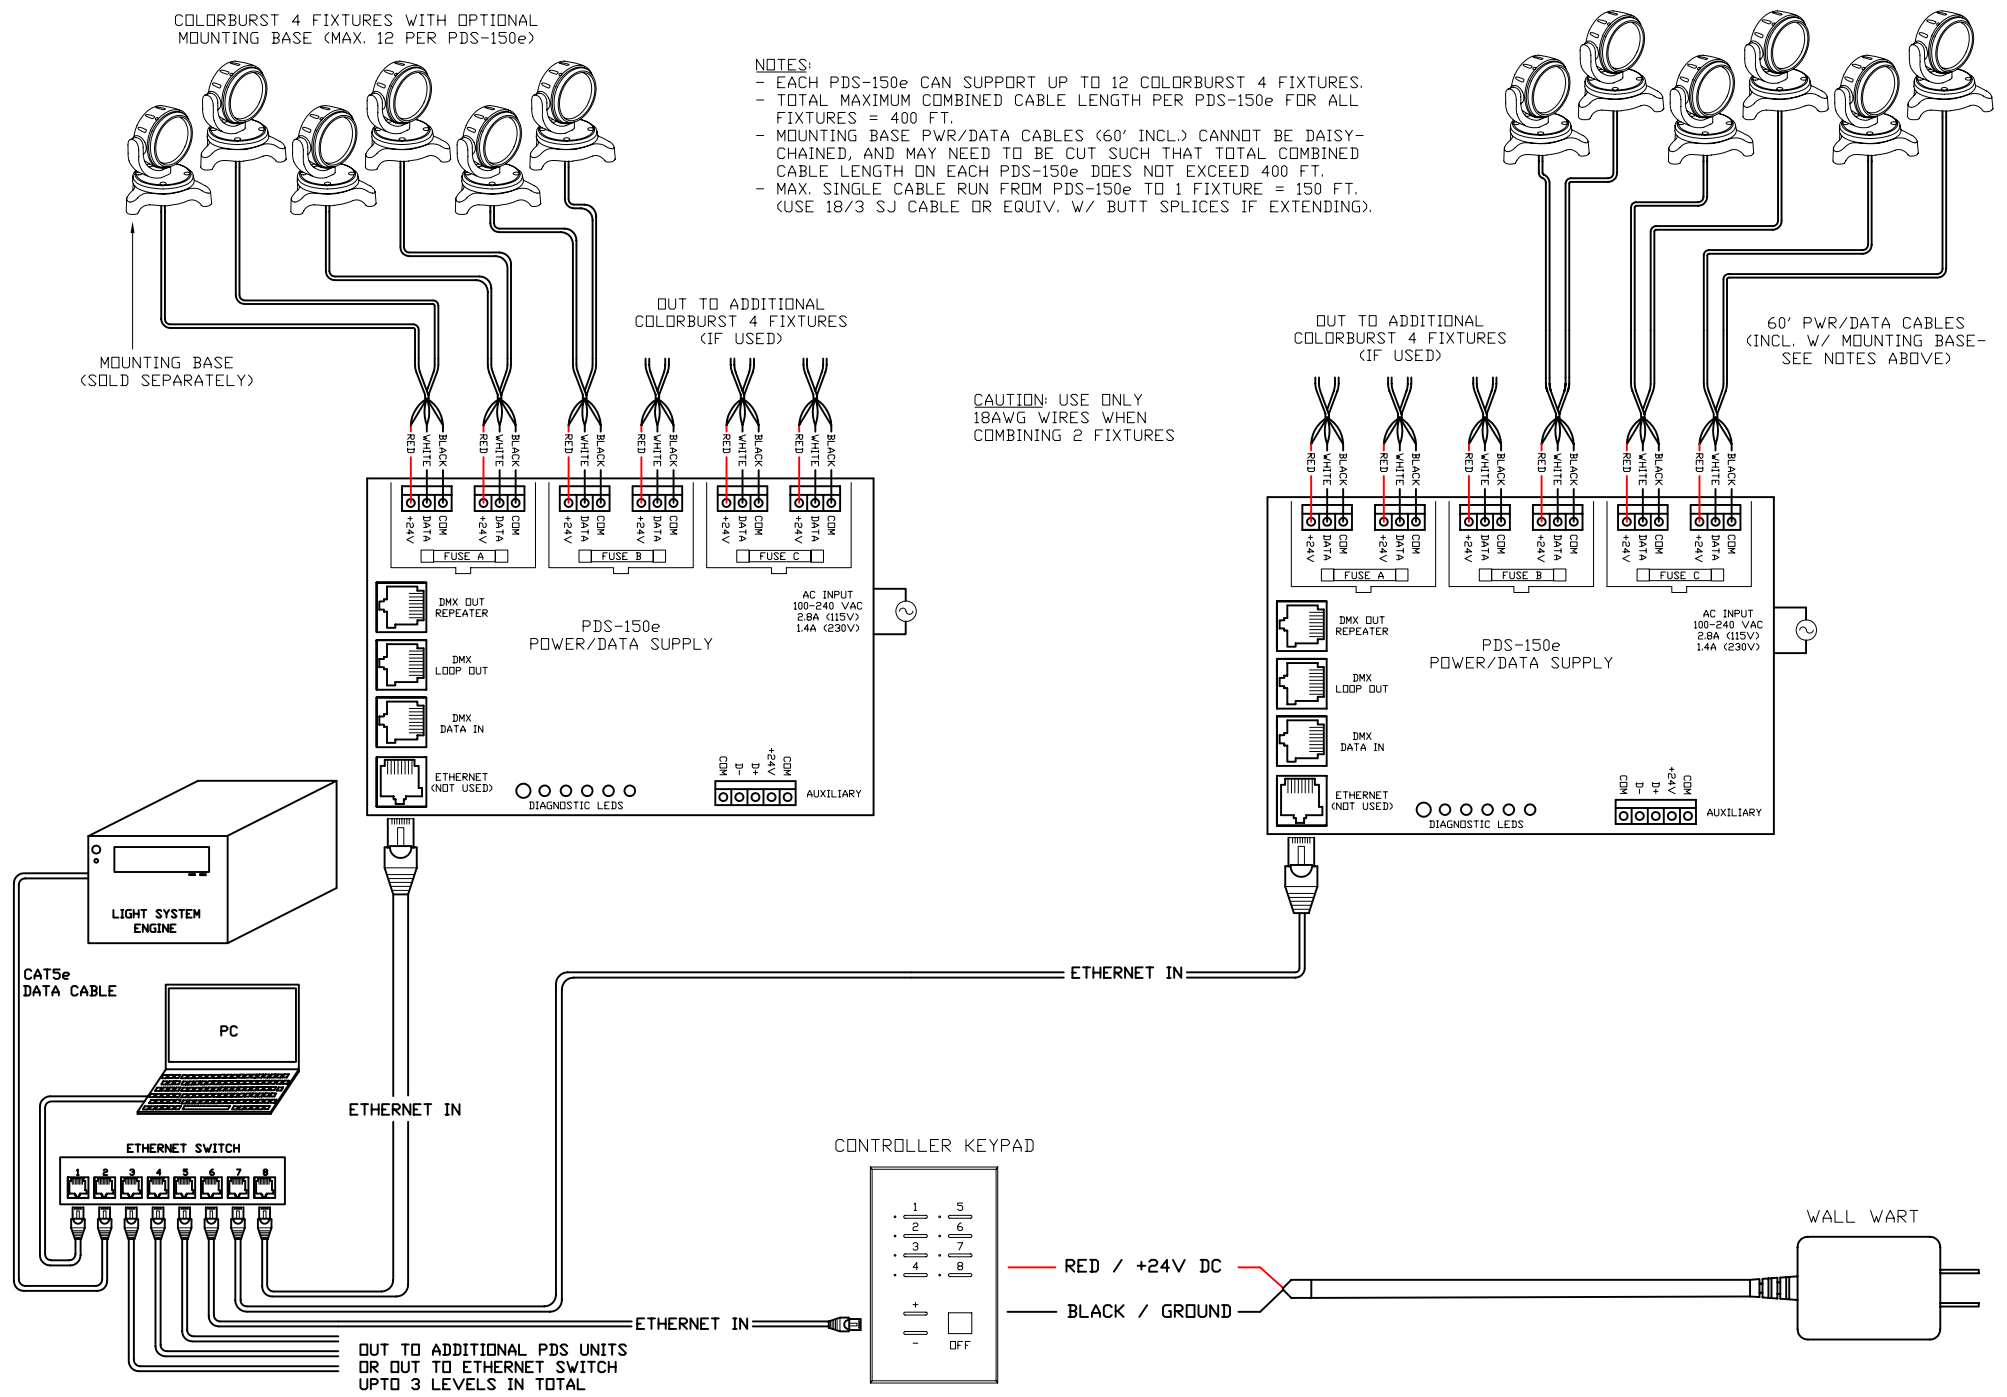

COLORBURST 4 FIXTURES WITH OPTIONAL MOUNTING BASE (MAX. 12 PER PDS-150e)

- NOTES:**
- EACH PDS-150e CAN SUPPORT UP TO 12 COLORBURST 4 FIXTURES.
 - TOTAL MAXIMUM COMBINED CABLE LENGTH PER PDS-150e FOR ALL FIXTURES = 400 FT.
 - MOUNTING BASE PWR/DATA CABLES (60' INCL.) CANNOT BE DAISY-CHAINED, AND MAY NEED TO BE CUT SUCH THAT TOTAL COMBINED CABLE LENGTH ON EACH PDS-150e DOES NOT EXCEED 400 FT.
 - MAX. SINGLE CABLE RUN FROM PDS-150e TO 1 FIXTURE = 150 FT. (USE 18/3 SJ CABLE OR EQUIV. W/ BUTT SPLICES IF EXTENDING).

CAUTION: USE ONLY 18AWG WIRES WHEN COMBINING 2 FIXTURES

OUT TO ADDITIONAL PDS UNITS OR OUT TO ETHERNET SWITCH UPTO 3 LEVELS IN TOTAL