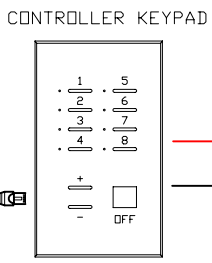

COLORBURST 4 FIXTURES WITH OPTIONAL MOUNTING BASE (MAX. 12 PER PDS-150e)

- NOTES:**
- EACH PDS-150e CAN SUPPORT UP TO 12 COLORBURST 4 FIXTURES.
 - TOTAL MAXIMUM COMBINED CABLE LENGTH PER PDS-150e FOR ALL FIXTURES = 400 FT.
 - MOUNTING BASE PWR/DATA CABLES (60' INCL.) CANNOT BE DAISY-CHAINED, AND MAY NEED TO BE CUT SUCH THAT TOTAL COMBINED CABLE LENGTH ON EACH PDS-150e DOES NOT EXCEED 400 FT.
 - MAX. SINGLE CABLE RUN FROM PDS-150e TO 1 FIXTURE = 150 FT. (USE 18/3 SJ CABLE OR EQUIV. W/ BUTT SPLICES IF EXTENDING).

CAUTION: USE ONLY 18AWG WIRES WHEN COMBINING 2 FIXTURES

OUT TO ADDITIONAL PDS UNITS OR OUT TO ETHERNET SWITCH UPTO 3 LEVELS IN TOTAL