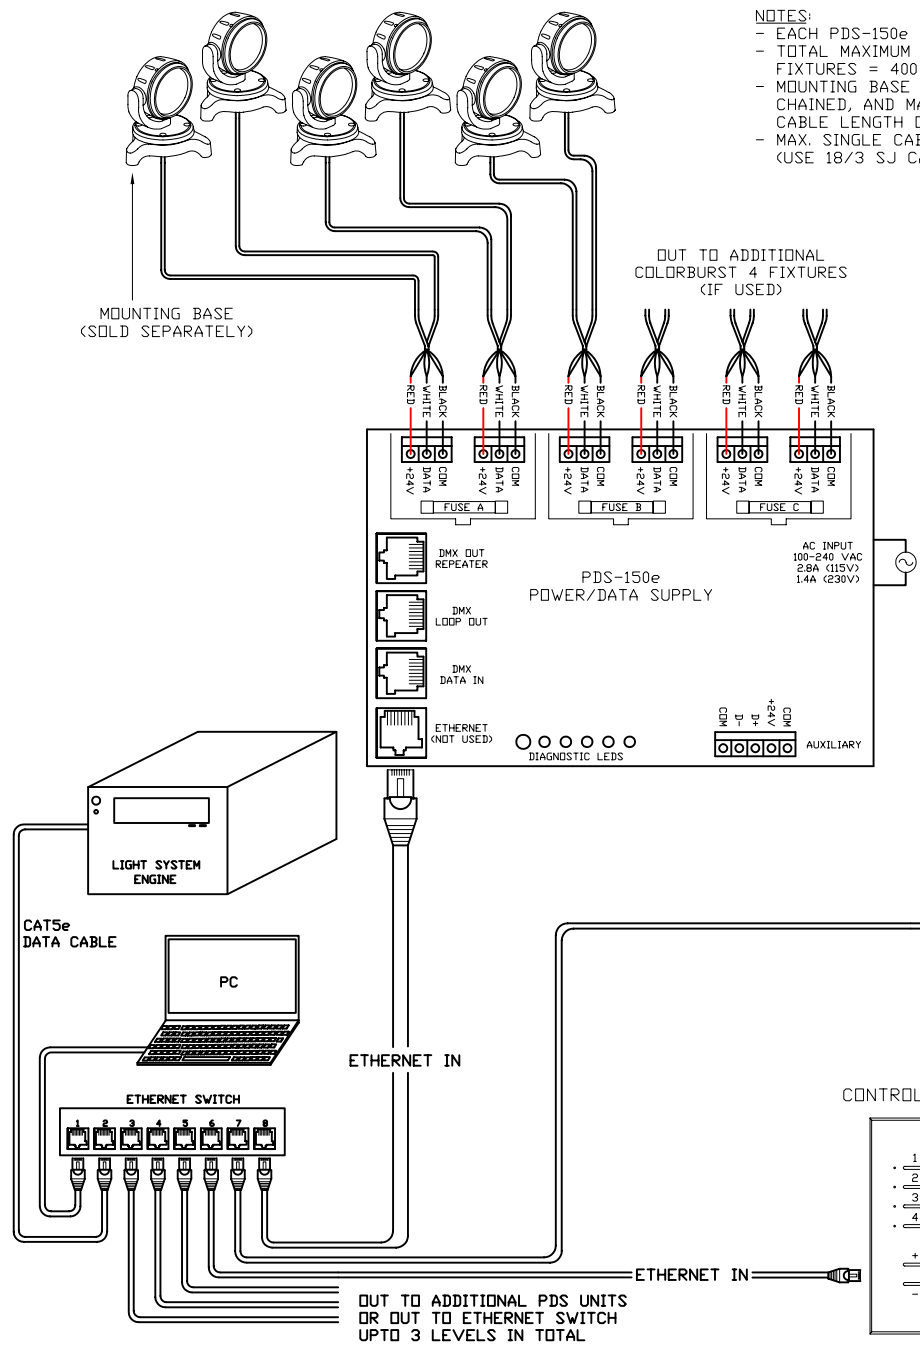

COLORBURST 4 FIXTURES WITH OPTIONAL MOUNTING BASE (MAX. 12 PER PDS-150e)

- NOTES:**
- EACH PDS-150e CAN SUPPORT UP TO 12 COLORBURST 4 FIXTURES.
 - TOTAL MAXIMUM COMBINED CABLE LENGTH PER PDS-150e FOR ALL FIXTURES = 400 FT.
 - MOUNTING BASE PWR/DATA CABLES (60' INCL.) CANNOT BE DAISY-CHAINED, AND MAY NEED TO BE CUT SUCH THAT TOTAL COMBINED CABLE LENGTH ON EACH PDS-150e DOES NOT EXCEED 400 FT.
 - MAX. SINGLE CABLE RUN FROM PDS-150e TO 1 FIXTURE = 150 FT. (USE 18/3 SJ CABLE OR EQUIV. W/ BUTT SPLICES IF EXTENDING).

CAUTION: USE ONLY 18AWG WIRES WHEN COMBINING 2 FIXTURES

OUT TO ADDITIONAL PDS UNITS OR OUT TO ETHERNET SWITCH UPTO 3 LEVELS IN TOTAL