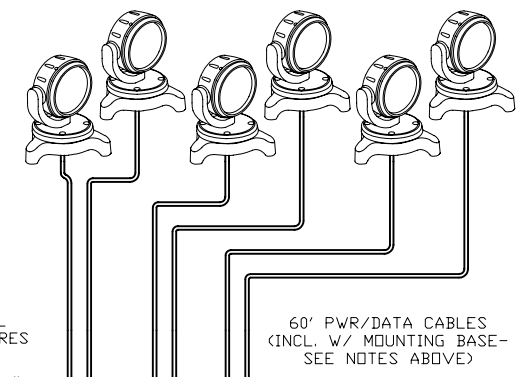

COLORBURST 4 FIXTURES WITH OPTIONAL MOUNTING BASE (MAX. 12 PER PDS-150e)

- NOTES:**
- EACH PDS-150e CAN SUPPORT UP TO 12 COLORBURST 4 FIXTURES.
 - TOTAL MAXIMUM COMBINED CABLE LENGTH PER PDS-150e FOR ALL FIXTURES = 400 FT.
 - MOUNTING BASE PWR/DATA CABLES (60' INCL.) CANNOT BE DAISY-CHAINED, AND MAY NEED TO BE CUT SUCH THAT TOTAL COMBINED CABLE LENGTH ON EACH PDS-150e DOES NOT EXCEED 400 FT.
 - MAX. SINGLE CABLE RUN FROM PDS-150e TO 1 FIXTURE = 150 FT. (USE 18/3 SJ CABLE OR EQUIV. W/ BUTT SPLICES IF EXTENDING).

CAUTION: USE ONLY 18AWG WIRES WHEN COMBINING 2 FIXTURES

OUT TO ADDITIONAL PDS UNITS OR OUT TO ETHERNET SWITCH UPTO 3 LEVELS IN TOTAL