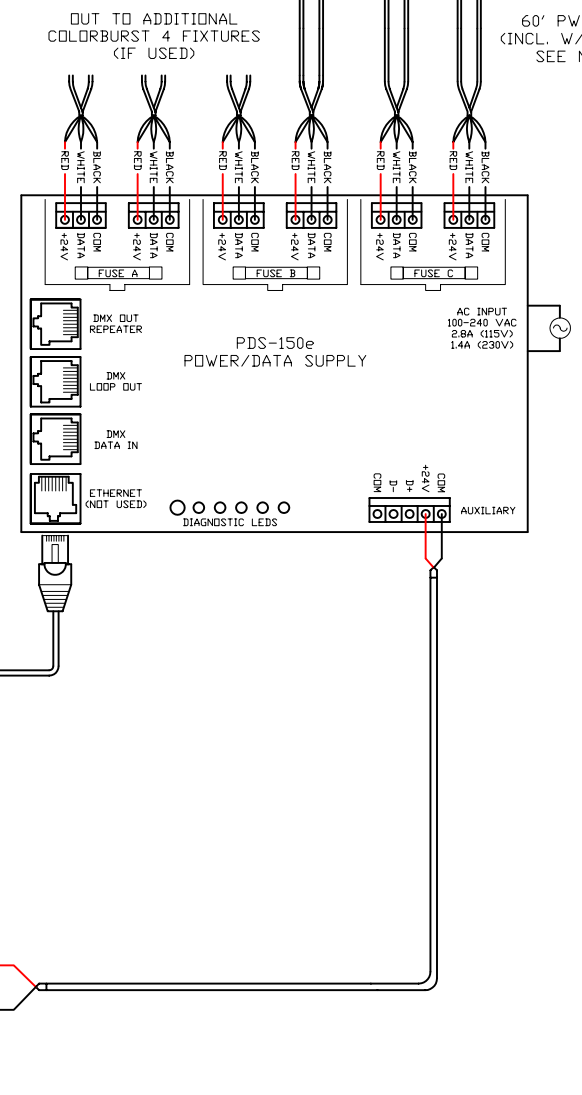

COLORBURST 4 FIXTURES WITH OPTIONAL MOUNTING BASE (MAX. 12 PER PDS-150e)

- NOTES:**
- EACH PDS-150e CAN SUPPORT UP TO 12 COLORBURST 4 FIXTURES.
 - TOTAL MAXIMUM COMBINED CABLE LENGTH PER PDS-150e FOR ALL FIXTURES = 400 FT.
 - MOUNTING BASE PWR/DATA CABLES (60' INCL.) CANNOT BE DAISY-CHAINED, AND MAY NEED TO BE CUT SUCH THAT TOTAL COMBINED CABLE LENGTH ON EACH PDS-150e DOES NOT EXCEED 400 FT.
 - MAX. SINGLE CABLE RUN FROM PDS-150e TO 1 FIXTURE = 150 FT. (USE 18/3 SJ CABLE OR EQUIV. W/ BUTT SPLICES IF EXTENDING).

CAUTION: USE ONLY 18AWG WIRES WHEN COMBINING 2 FIXTURES

OUT TO ADDITIONAL PDS UNITS OR OUT TO ETHERNET SWITCH UPTO 3 LEVELS IN TOTAL