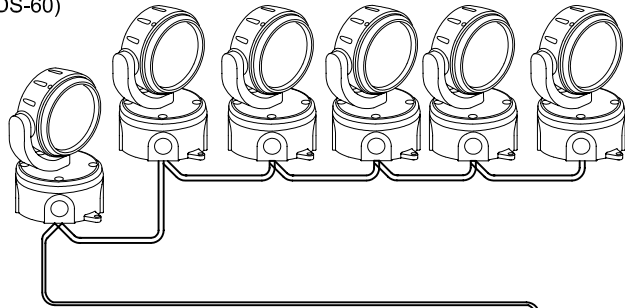

**COLORBURST 4 FIXTURES
(MAX. 6 PER PDS-60)**

DAISY CHAIN WIRING METHOD

MAX. DISTANCE FROM PDS-60 TO END OF CHAIN = 50' (MAX. 6 FIXTURES)

CAUTION: USE ONLY 18AWG WIRES WHEN COMBINING 2 FIXTURES

**COLORBURST 4 FIXTURES
(MAX. 6 PER PDS-60)**

HOME-RUN WIRING METHOD

JUNCTION BOX (BY OTHERS)
SEE INSTALLATION GUIDE FOR MOUNTING DETAILS

NOTES:

- USE 3 CONDUCTOR, 14-18AWG LEAD CABLES FROM PDS-60 TO EACH JUNCTION BOX, OR BETWEEN JUNCTION BOXES (PROVIDED BY OTHERS).
- TOTAL MAXIMUM COMBINED CABLE LENGTH PER PDS-60 FOR ALL CONNECTED FIXTURES = 400 FT. (HOME RUN METHOD ONLY).
- MAX. SINGLE CABLE RUN FROM PDS-60 TO 1 FIXTURE = 150 FT.
- IF DAISY CHAINING FIXTURES, MAX. TOTAL CABLE RUN LENGTH FROM PDS-60 TO LAST FIXTURE IN CHAIN = 50 FT.