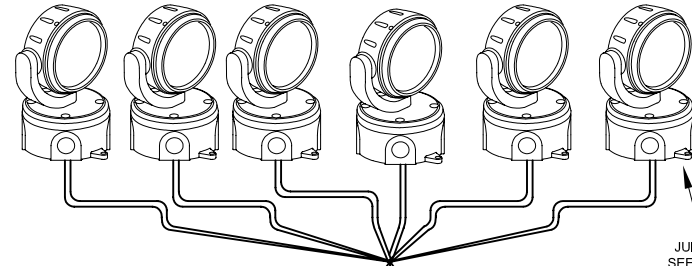

**COLORBURST 4 FIXTURES
(MAX. 6 PER PDS-60)**

DAISY CHAIN WIRING METHOD

MAX. DISTANCE FROM PDS-60 TO END OF CHAIN = 50' (MAX. 6 FIXTURES)

CAUTION: USE ONLY 18AWG WIRES WHEN COMBINING 2 FIXTURES

**COLORBURST 4 FIXTURES
(MAX. 6 PER PDS-60)**

HOME-RUN WIRING METHOD

JUNCTION BOX (BY OTHERS)
SEE INSTALLATION GUIDE FOR MOUNTING DETAILS

NOTES:

- USE 3 CONDUCTOR, 14-18AWG LEAD CABLES FROM PDS-60 TO EACH JUNCTION BOX, OR BETWEEN JUNCTION BOXES (PROVIDED BY OTHERS).
- TOTAL MAXIMUM COMBINED CABLE LENGTH PER PDS-60 FOR ALL CONNECTED FIXTURES = 400 FT. (HOME RUN METHOD ONLY).
- MAX. SINGLE CABLE RUN FROM PDS-60 TO 1 FIXTURE = 150 FT.
- IF DAISY CHAINING FIXTURES, MAX. TOTAL CABLE RUN LENGTH FROM PDS-60 TO LAST FIXTURE IN CHAIN = 50 FT.