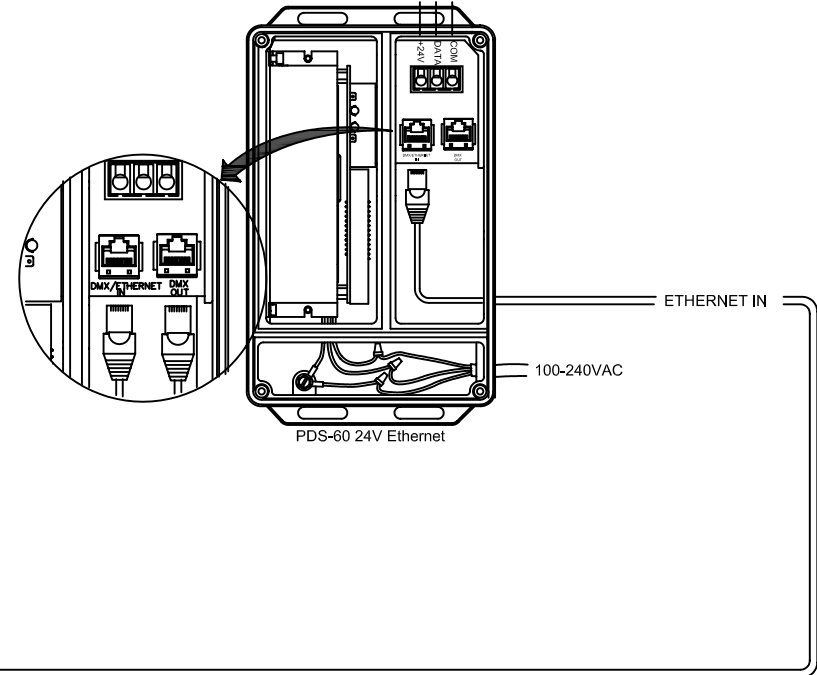

**COLORBURST 4 FIXTURES
(MAX. 6 PER PDS-60)**

DAISY CHAIN WIRING METHOD

MAX. DISTANCE FROM PDS-60 TO END OF CHAIN = 50' (MAX. 6 FIXTURES)

CAUTION: USE ONLY 18AWG WIRES WHEN COMBINING 2 FIXTURES

**COLORBURST 4 FIXTURES
(MAX. 6 PER PDS-60)**

HOME-RUN WIRING METHOD

JUNCTION BOX (BY OTHERS)
SEE INSTALLATION GUIDE FOR MOUNTING DETAILS

NOTES:

- USE 3 CONDUCTOR, 14-18AWG LEAD CABLES FROM PDS-60 TO EACH JUNCTION BOX, OR BETWEEN JUNCTION BOXES (PROVIDED BY OTHERS).
- TOTAL MAXIMUM COMBINED CABLE LENGTH PER PDS-60 FOR ALL CONNECTED FIXTURES = 400 FT. (HOME RUN METHOD ONLY).
- MAX. SINGLE CABLE RUN FROM PDS-60 TO 1 FIXTURE = 150 FT.
- IF DAISY CHAINING FIXTURES, MAX. TOTAL CABLE RUN LENGTH FROM PDS-60 TO LAST FIXTURE IN CHAIN = 50 FT.