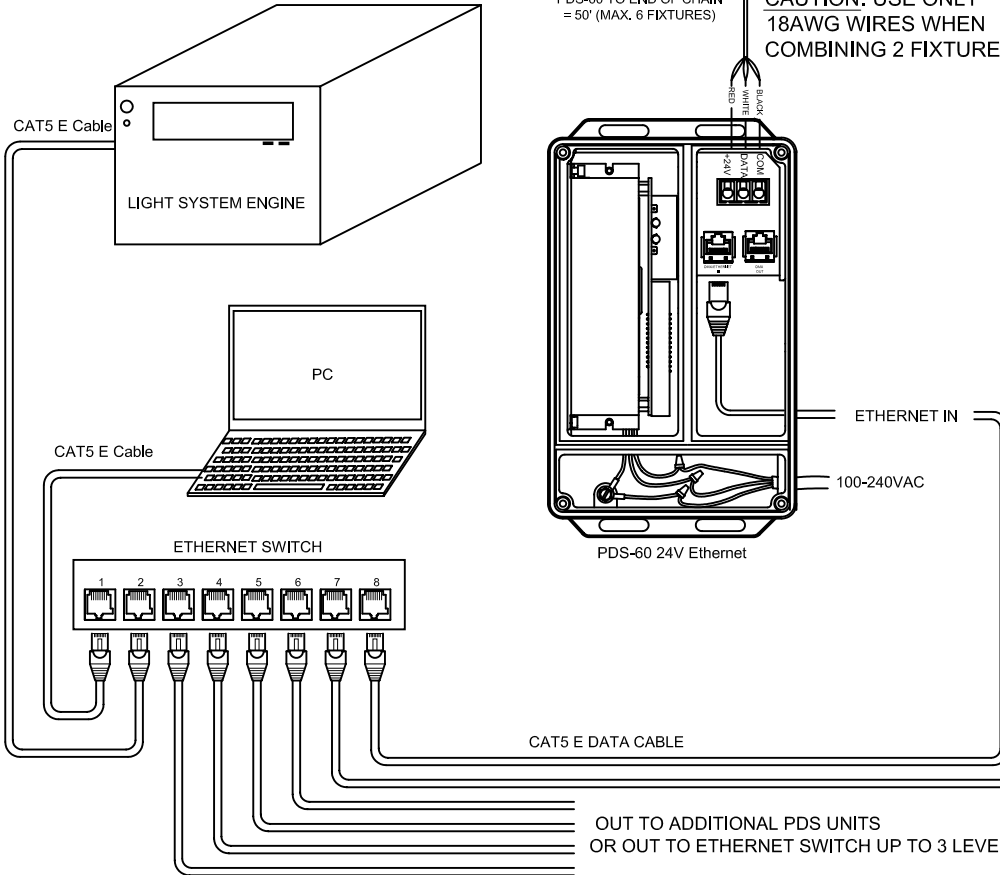

**COLORBURST 4 FIXTURES
(MAX. 6 PER PDS-60)**

DAISY CHAIN WIRING METHOD

MAX. DISTANCE FROM PDS-60 TO END OF CHAIN = 50' (MAX. 6 FIXTURES)

CAUTION: USE ONLY 18AWG WIRES WHEN COMBINING 2 FIXTURES

**COLORBURST 4 FIXTURES
(MAX. 6 PER PDS-60)**

HOME-RUN WIRING METHOD

JUNCTION BOX (BY OTHERS)
SEE INSTALLATION GUIDE FOR MOUNTING DETAILS

NOTES:

- USE 3 CONDUCTOR, 14-18AWG LEAD CABLES FROM PDS-60 TO EACH JUNCTION BOX, OR BETWEEN JUNCTION BOXES (PROVIDED BY OTHERS).
- TOTAL MAXIMUM COMBINED CABLE LENGTH PER PDS-60 FOR ALL CONNECTED FIXTURES = 400 FT. (HOME RUN METHOD ONLY).
- MAX. SINGLE CABLE RUN FROM PDS-60 TO 1 FIXTURE = 150 FT.
- IF DAISY CHAINING FIXTURES, MAX. TOTAL CABLE RUN LENGTH FROM PDS-60 TO LAST FIXTURE IN CHAIN = 50 FT.

NOTE:

- NEVER USE A DATA TERMINATOR WITH ETHERNET INPUT.
- MAXIMUM NUMBER OF FIXTURES PER PDS-60 24V: 6

COLOR KINETICS INCORPORATED
10 MILK STREET, SUITE 1100
BOSTON, MA 02108
888 FULL RGB
617 423 9999
WWW.COLORKINETICS.COM