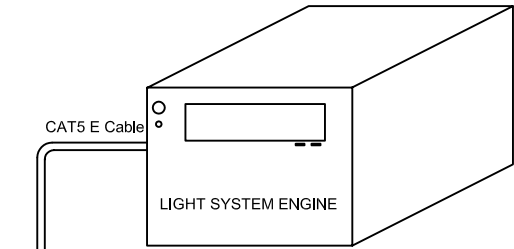

COLORBLAST 6 FIXTURE
(MAXIMUM OF 2 PER PDS-60)

COLORBLAST 6 FIXTURE
(MAXIMUM OF 2 PER PDS-60)

NOTE:

- NEVER USE A DATA TERMINATOR WITH ETHERNET INPUT.
- MAXIMUM NUMBER OF FIXTURES PER PDS-60 24V: 2

CONTROLLER KEYPAD

RED / +24V DC
BLACK / GROUND

OUT TO ADDITIONAL PDS
UNITS OR OUT TO ETHERNET
SWITCH UP TO 3 LEVELS IN
TOTAL

COLOR KINETICS INCORPORATED
10 MILK STREET, SUITE 1100
BOSTON, MA 02108
888 FULL RGB
617 423 9999
WWW.COLORKINETICS.COM

"FULL SPECTRUM DIGITAL LIGHTING"

TITLE:
SYSTEM WIRING DIAGRAM (TYP)

PRODUCTS:
CB6 / PDS60 24V / LSM / ECK

DATE:	
DWG. BY:	B.T.
SCALE:	NTS
REV:	
PAGE:	1 OF 1