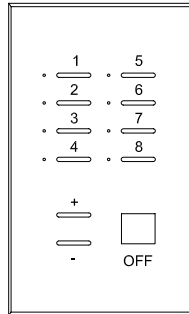

COLORBLAST 6 FIXTURE
(MAXIMUM OF 2 PER PDS-60)

COLORBLAST 6 FIXTURE
(MAXIMUM OF 2 PER PDS-60)

NOTE:

- NEVER USE A DATA TERMINATOR WITH ETHERNET INPUT.
- MAXIMUM NUMBER OF FIXTURES PER PDS-60 24V: 2

CONTROLLER KEYPAD