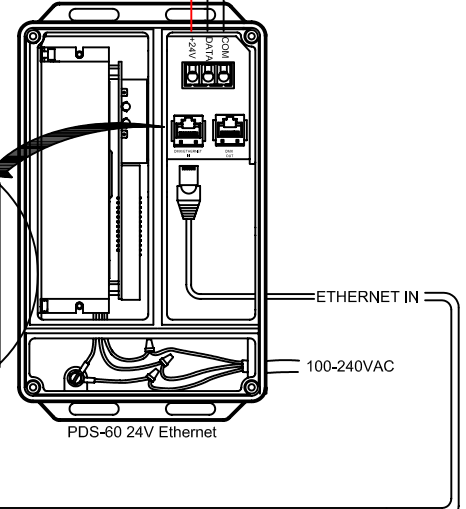

COLORBLAST 6 FIXTURE
(MAXIMUM OF 2 PER PDS-60)

COLORBLAST 6 FIXTURE
(MAXIMUM OF 2 PER PDS-60)

NOTE:

- NEVER USE A DATA TERMINATOR WITH ETHERNET INPUT.
- MAXIMUM NUMBER OF FIXTURES PER PDS-60 24V: 2

CONTROLLER KEYPAD

RED / +24V DC
BLACK / GROUND

OUT TO ADDITIONAL PDS
UNITS OR OUT TO ETHERNET
SWITCH UP TO 3 LEVELS IN
TOTAL

COLOR KINETICS INCORPORATED
10 MILK STREET, SUITE 1100
BOSTON, MA 02108
888 FULL RGB
617 423 9999
WWW.COLORKINETICS.COM

"FULL SPECTRUM DIGITAL LIGHTING"

TITLE:
SYSTEM WIRING DIAGRAM (TYP)

PRODUCTS:
CB6 / PDS60 24V / LSM / ECK

DATE:	
DWG. BY:	B.T.
SCALE:	NTS
REV:	
PAGE:	1 OF 1