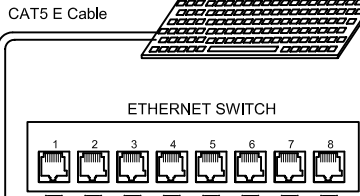

COLORBLAST 6 FIXTURE
(MAXIMUM OF 2 PER PDS-60)

COLORBLAST 6 FIXTURE
(MAXIMUM OF 2 PER PDS-60)

NOTE:

- NEVER USE A DATA TERMINATOR WITH ETHERNET INPUT.
- MAXIMUM NUMBER OF FIXTURES PER PDS-60 24V: 2

CONTROLLER KEYPAD

RED / +24V DC
BLACK / GROUND

OUT TO ADDITIONAL PDS
UNITS OR OUT TO ETHERNET
SWITCH UP TO 3 LEVELS IN
TOTAL

COLOR KINETICS INCORPORATED
10 MILK STREET, SUITE 1100
BOSTON, MA 02108
888 FULL RGB
617 423 9999
WWW.COLORKINETICS.COM