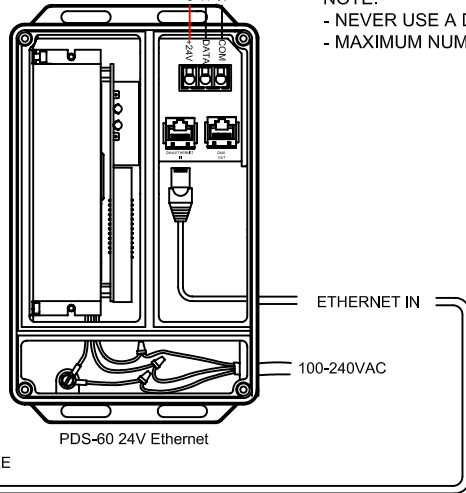

COLORBLAST 6 FIXTURE
(MAXIMUM OF 2 PER PDS-60)

COLORBLAST 6 FIXTURE
(MAXIMUM OF 2 PER PDS-60)

NOTE:

- NEVER USE A DATA TERMINATOR WITH ETHERNET INPUT.
- MAXIMUM NUMBER OF FIXTURES PER PDS-60 24V: 2

CONTROLLER KEYPAD