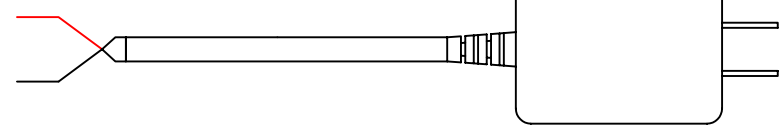

OUT TO ADDITIONAL PDS
UNITS OR OUT TO ETHERNET
SWITCH UP TO 3 LEVELS IN
TOTAL

COLOR KINETICS INCORPORATED
10 MILK STREET, SUITE 1100
BOSTON, MA 02108
888 FULL RGB
617 423 9999
WWW.COLORKINETICS.COM

"FULL SPECTRUM DIGITAL LIGHTING"

TITLE:
SYSTEM WIRING DIAGRAM (TYP)

PRODUCTS:
CB6 / PDS60 24V / LSM / ECK

DATE:	
DWG. BY:	B.T.
SCALE:	NTS
REV:	
PAGE:	1 OF 1