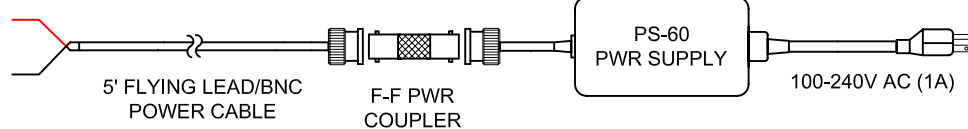

OUT TO ADDITIONAL PDS
UNITS OR OUT TO ETHERNET
SWITCH UP TO 3 LEVELS IN
TOTAL

RED / +24V DC
BLACK / GROUND