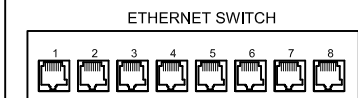

COLORBLAST 6 FIXTURE
(MAXIMUM OF 2 PER PDS-60)

COLORBLAST 6 FIXTURE
(MAXIMUM OF 2 PER PDS-60)

NOTE:

- NEVER USE A DATA TERMINATOR WITH ETHERNET INPUT.
- MAXIMUM NUMBER OF FIXTURES PER PDS-60 24V: 2

OUT TO ADDITIONAL PDS
UNITS OR OUT TO ETHERNET
SWITCH UP TO 3 LEVELS IN
TOTAL