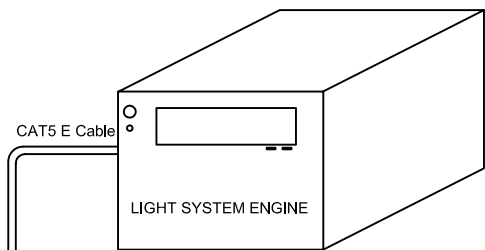

COLORBLAST 6 FIXTURE
(MAXIMUM OF 2 PER PDS-60)

COLORBLAST 6 FIXTURE
(MAXIMUM OF 2 PER PDS-60)

NOTE:

- NEVER USE A DATA TERMINATOR WITH ETHERNET INPUT.
- MAXIMUM NUMBER OF FIXTURES PER PDS-60 24V: 2

OUT TO ADDITIONAL PDS
UNITS OR OUT TO ETHERNET
SWITCH UP TO 3 LEVELS IN
TOTAL

CONTROLLER KEYPAD

RED / +24V DC
BLACK / GROUND

COLOR KINETICS INCORPORATED
10 MILK STREET, SUITE 1100
BOSTON, MA 02108
888 FULL RGB
617 423 9999
WWW.COLORKINETICS.COM

"FULL SPECTRUM DIGITAL LIGHTING"

TITLE:
SYSTEM WIRING DIAGRAM (TYP)