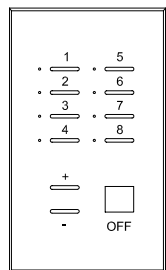

COLORBLAST 6 FIXTURE
(MAXIMUM OF 2 PER PDS-60)

COLORBLAST 6 FIXTURE
(MAXIMUM OF 2 PER PDS-60)

NOTE:

- NEVER USE A DATA TERMINATOR WITH ETHERNET INPUT.
- MAXIMUM NUMBER OF FIXTURES PER PDS-60 24V: 2

OUT TO ADDITIONAL PDS
UNITS OR OUT TO ETHERNET
SWITCH UP TO 3 LEVELS IN
TOTAL