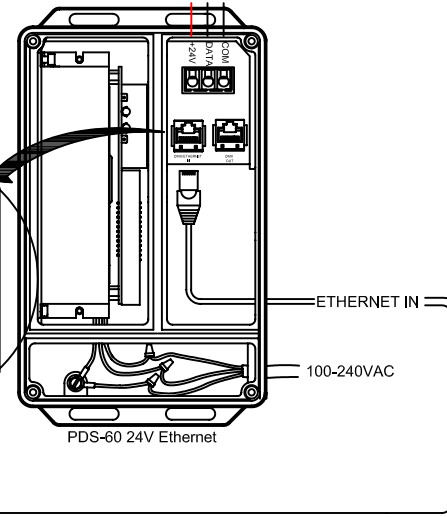

COLORBLAST 6 FIXTURE
(MAXIMUM OF 2 PER PDS-60)

COLORBLAST 6 FIXTURE
(MAXIMUM OF 2 PER PDS-60)

NOTE:

- NEVER USE A DATA TERMINATOR WITH ETHERNET INPUT.
- MAXIMUM NUMBER OF FIXTURES PER PDS-60 24V: 2

OUT TO ADDITIONAL PDS
UNITS OR OUT TO ETHERNET
SWITCH UP TO 3 LEVELS IN
TOTAL