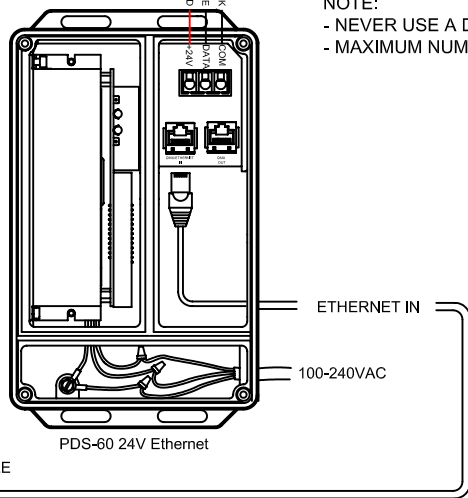

COLORBLAST 6 FIXTURE
(MAXIMUM OF 2 PER PDS-60)

COLORBLAST 6 FIXTURE
(MAXIMUM OF 2 PER PDS-60)

NOTE:

- NEVER USE A DATA TERMINATOR WITH ETHERNET INPUT.
- MAXIMUM NUMBER OF FIXTURES PER PDS-60 24V: 2

OUT TO ADDITIONAL PDS
UNITS OR OUT TO ETHERNET
SWITCH UP TO 3 LEVELS IN
TOTAL

CONTROLLER KEYPAD

RED / +24V DC
BLACK / GROUND

COLOR KINETICS INCORPORATED
10 MILK STREET, SUITE 1100
BOSTON, MA 02108
888 FULL RGB
617 423 9999
WWW.COLORKINETICS.COM

"FULL SPECTRUM DIGITAL LIGHTING"

TITLE:
SYSTEM WIRING DIAGRAM (TYP)