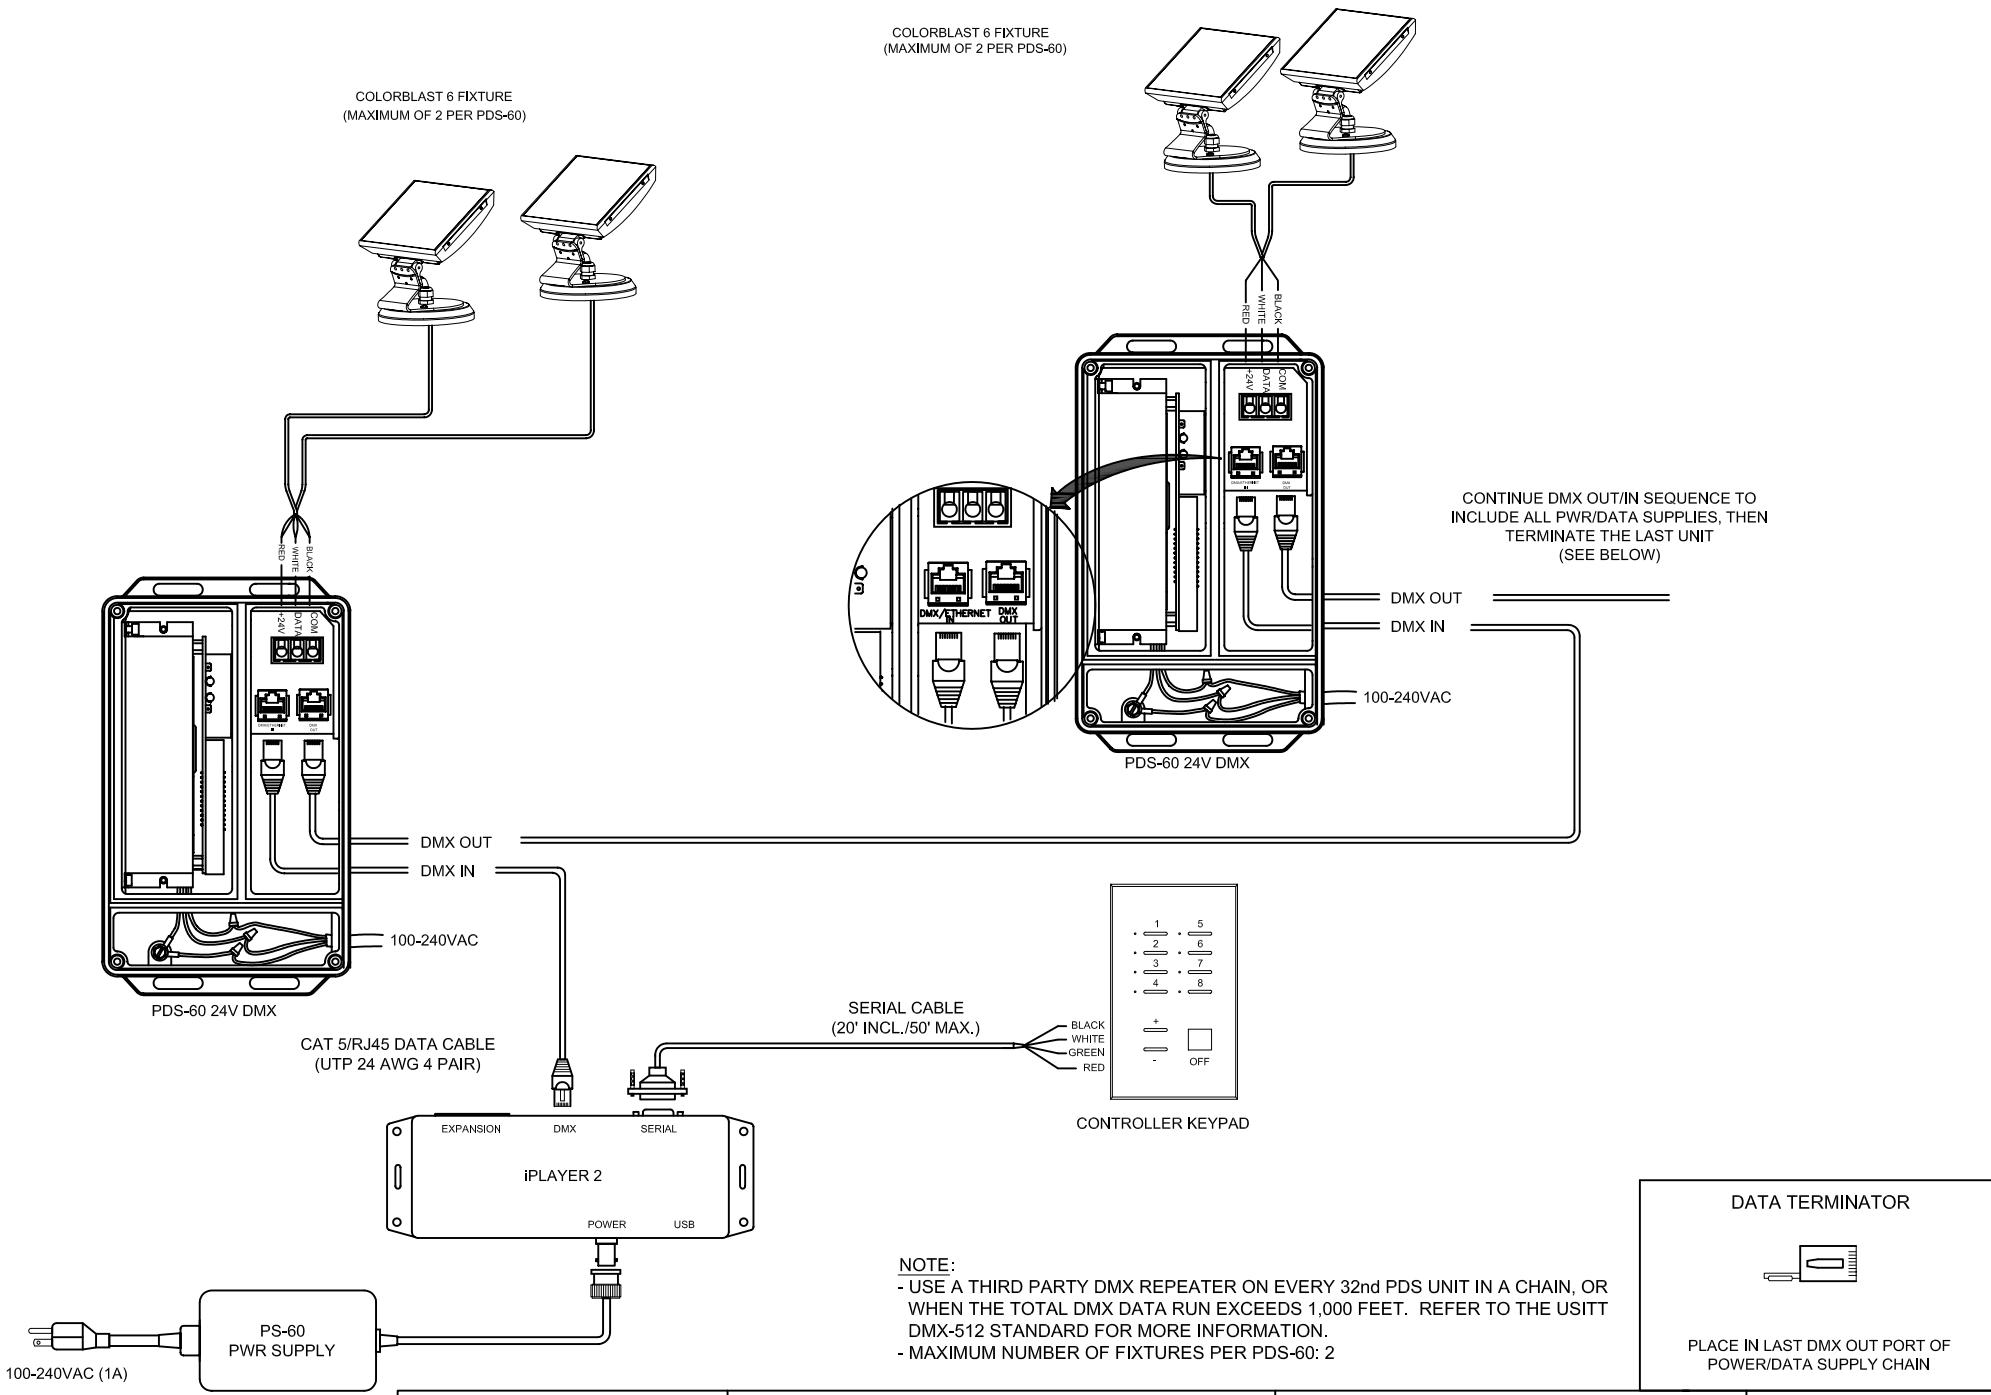

COLORBLAST 6 FIXTURE
(MAXIMUM OF 2 PER PDS-60)

COLORBLAST 6 FIXTURE
(MAXIMUM OF 2 PER PDS-60)

CAT-5/RJ45 PIN-OUT

(VIEW FACING PINS)

- (1) DATA +
- (2) DATA -
- (3) COM

COLOR KINETICS INCORPORATED
10 MILK STREET, SUITE 1100
BOSTON, MA 02108
888 FULL RGB
617 423 9999
WWW.COLORKINETICS.COM

"FULL SPECTRUM DIGITAL LIGHTING"

TITLE:

SYSTEM WIRING DIAGRAM (TYP)

PRODUCTS:

CB6 / PDS-60 24V / iPlayer2 / PS60 / Controller Keypad

DATE:

DWG. BY: B.T.

SCALE: NTS