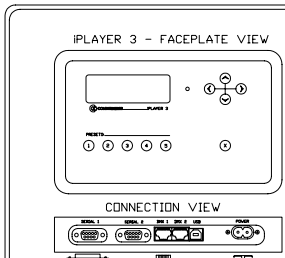

SERIAL CABLE
(20' INCL./50' MAX.)

NOTE:
- USE THE DMX OUT REPEATER PORT ON EVERY 32nd PDS UNIT IN THE DAISY CHAIN OR WHEN THE TOTAL DMX DATA RUN EXCEEDS 1000 FEET (300m). REFER TO THE "RECOMMENDED PRACTICES FOR DMX512" OR CONTACT TECHNICAL SUPPORT FOR FURTHER INFORMATION REGARDING INSTALLATIONS UTILIZING DMX512.
- iPLAYER 3 CAN SUPPORT TWO SEPARATE DMX UNIVERSES. USE "DMX 1" FOR SINGLE UNIVERSE APPLICATIONS. REFER TO iPLAYER 3 USER GUIDE FOR ADDITIONAL ON-BOARD FEATURES.

DATA TERMINATOR

CAT5/RJ45 PINOUT

TITLE: SYSTEM WIRING DIAGRAM (TYP)

PRODUCTS: COLORBLAST 6/PDS-150e/iPLAYER 3/ CONTROLLER KEYPAD

DATE: 12-3-2007

DWG. BY: BHG

SCALE: NTS

REV: 1

PAGE: 1 OF 1