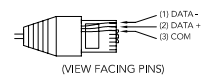

CAT5/RJ45 PINOUT