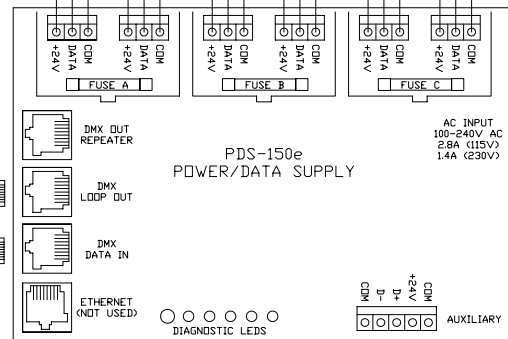

CONTINUE DMX OUT/IN
SEQUENCE TO INCLUDE ALL
PWR/DATA SUPPLIES, THEN
TERMINATE THE LAST UNIT
(SEE BELOW)

CAT 5/RJ45 DATA CABLE
(UTP 24 AWG 4 PAIR)

CAT 5/RJ45 DATA CABLE
(UTP 24 AWG 4 PAIR)

CAT 5/RJ45 DATA CABLE
(UTP 24 AWG 4 PAIR)