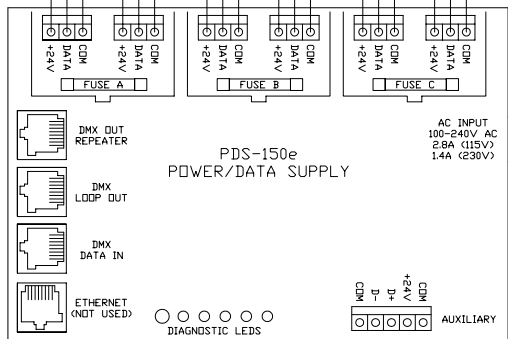

CONTINUE DMX OUT/IN
SEQUENCE TO INCLUDE ALL
PWR/DATA SUPPLIES, THEN
TERMINATE THE LAST UNIT
(SEE BELOW)

CAT 5/RJ45 DATA CABLE
(UTP 24 AWG 4 PAIR)

CAT 5/RJ45 DATA CABLE
(UTP 24 AWG 4 PAIR)

CAT 5/RJ45 DATA CABLE
(UTP 24 AWG 4 PAIR)