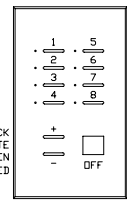

SERIAL CABLE
(20' INCL./50' MAX.)

CONTROLLER KEYPAD

NOTE:
- USE THE DMX OUT REPEATER PORT ON EVERY 32nd PDS UNIT IN THE DAISY CHAIN OR WHEN THE TOTAL DMX DATA RUN EXCEEDS 1000 FEET (300m). REFER TO THE "RECOMMENDED PRACTICES FOR DMX512" OR CONTACT TECHNICAL SUPPORT FOR FURTHER INFORMATION REGARDING INSTALLATIONS UTILIZING DMX512.
- iPLAYER 3 CAN SUPPORT TWO SEPARATE DMX UNIVERSES. USE "DMX 1" FOR SINGLE UNIVERSE APPLICATIONS. REFER TO iPLAYER 3 USER GUIDE FOR ADDITIONAL ON-BOARD FEATURES.