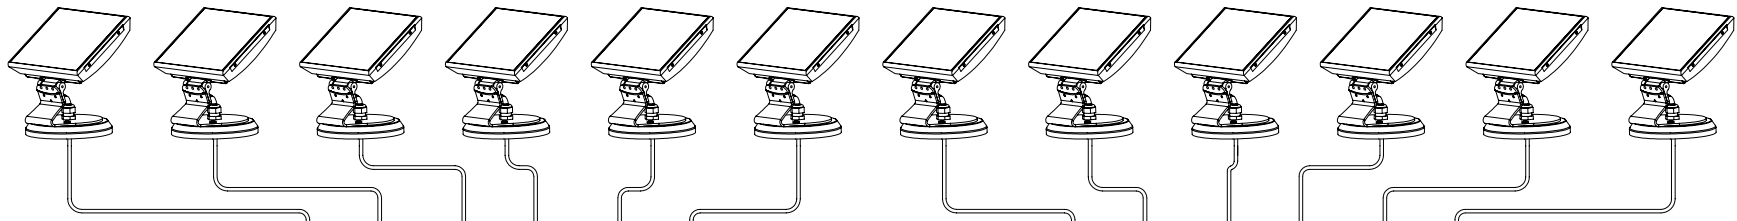

COLORBLAST 6 FIXTURES
(MAX. 6 PER PDS-150e)

60' POWER/DATA CABLES
(INCLUDED W/ FIXTURES-
DO NOT EXTEND)