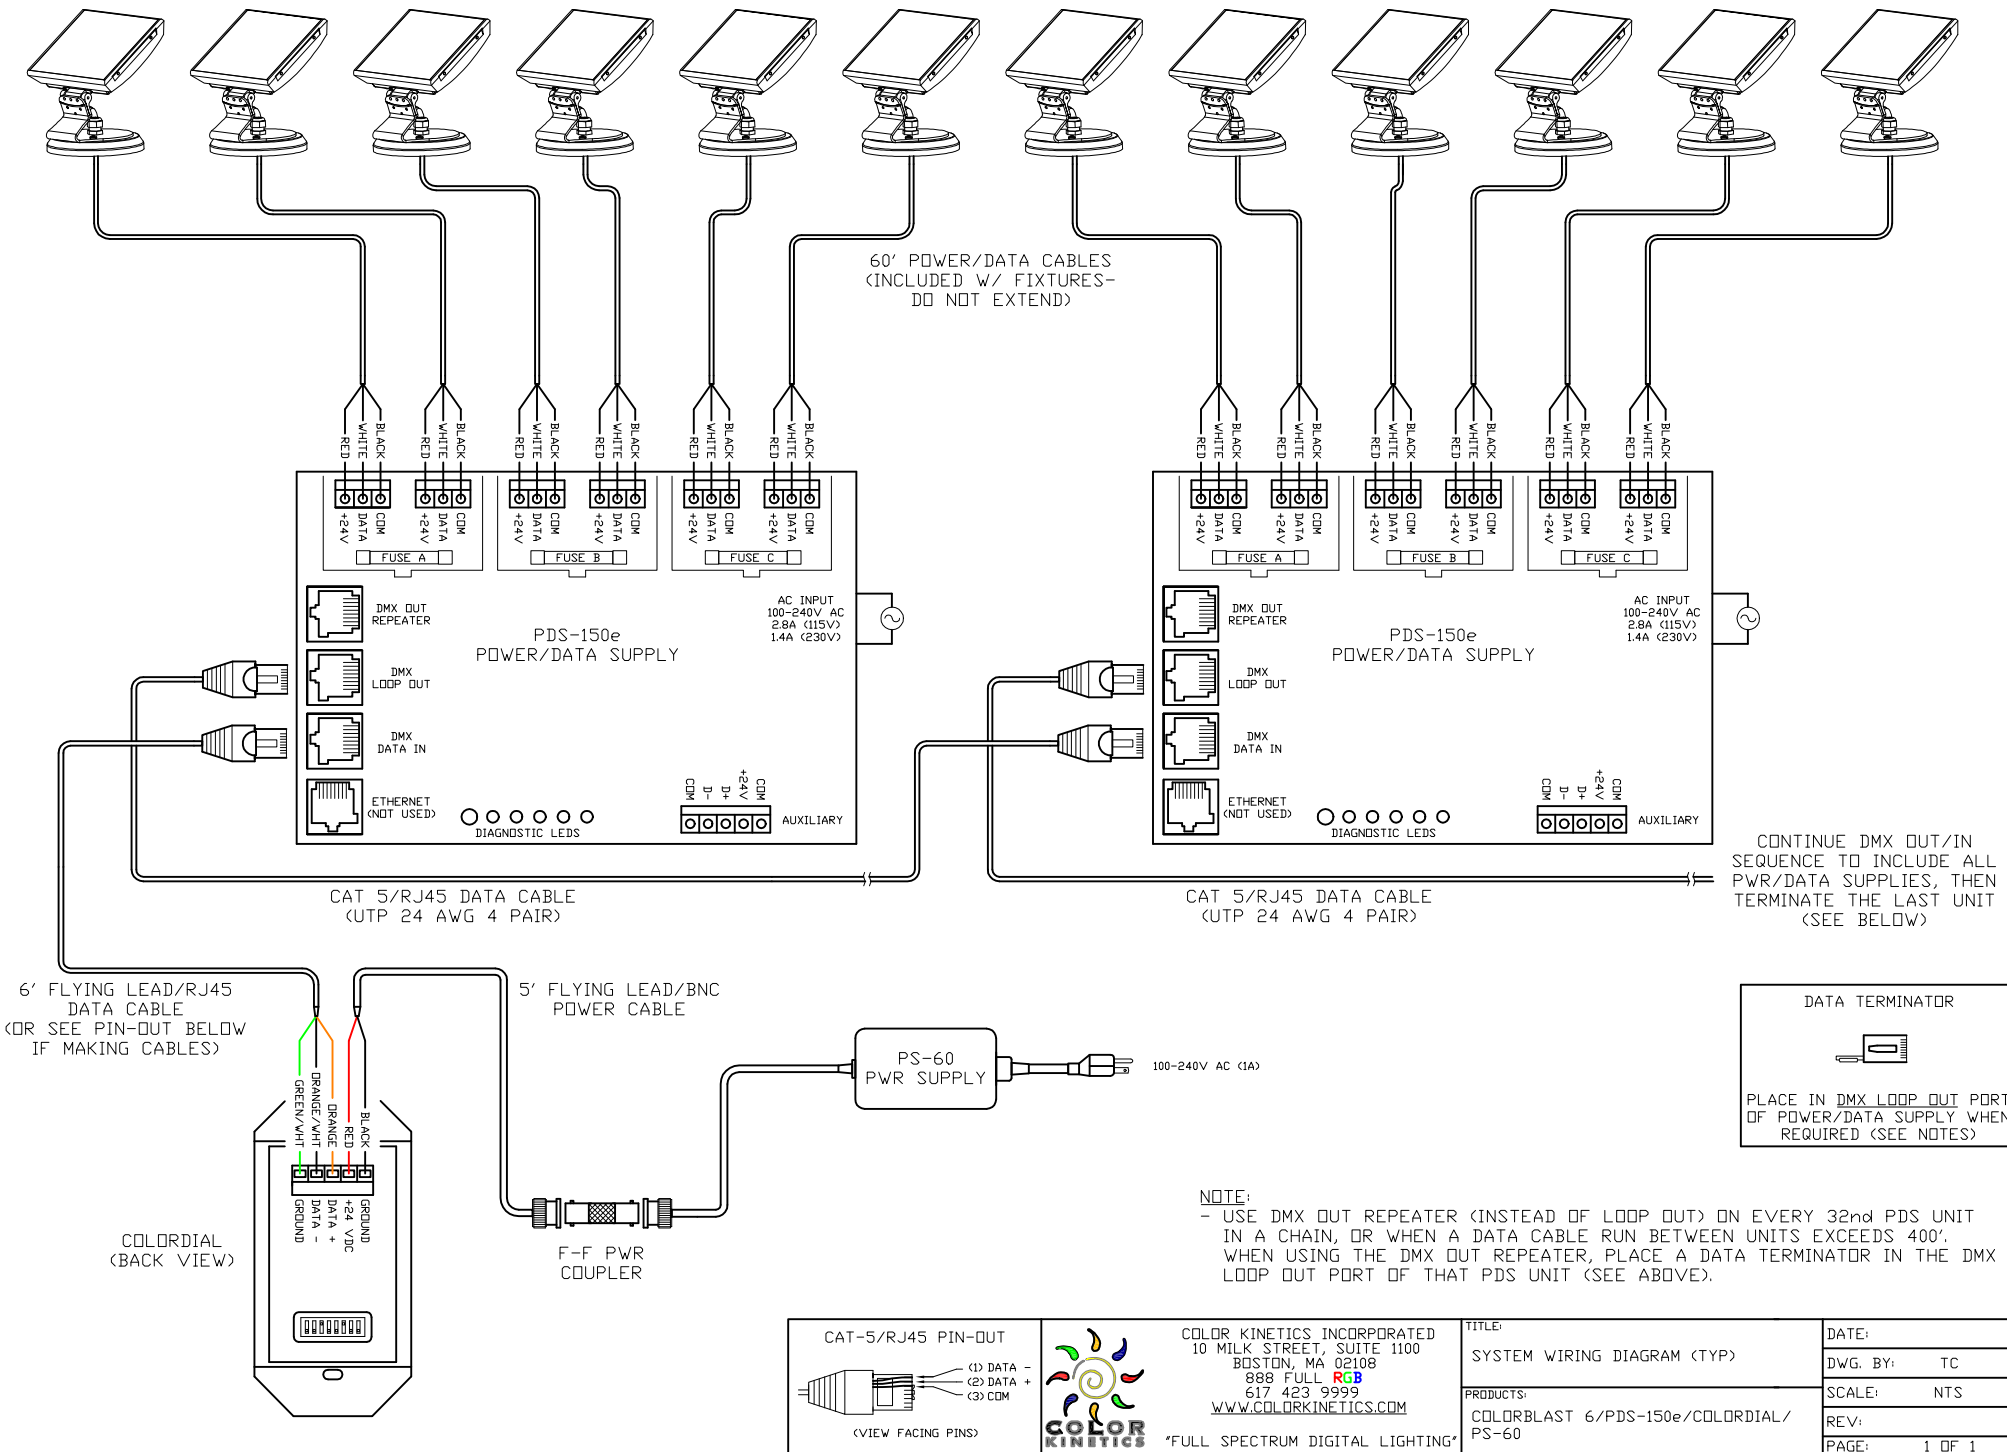

COLORBLAST 6 FIXTURES
(MAX. 6 PER PDS-150e)

COLORDIAL
(BACK VIEW)