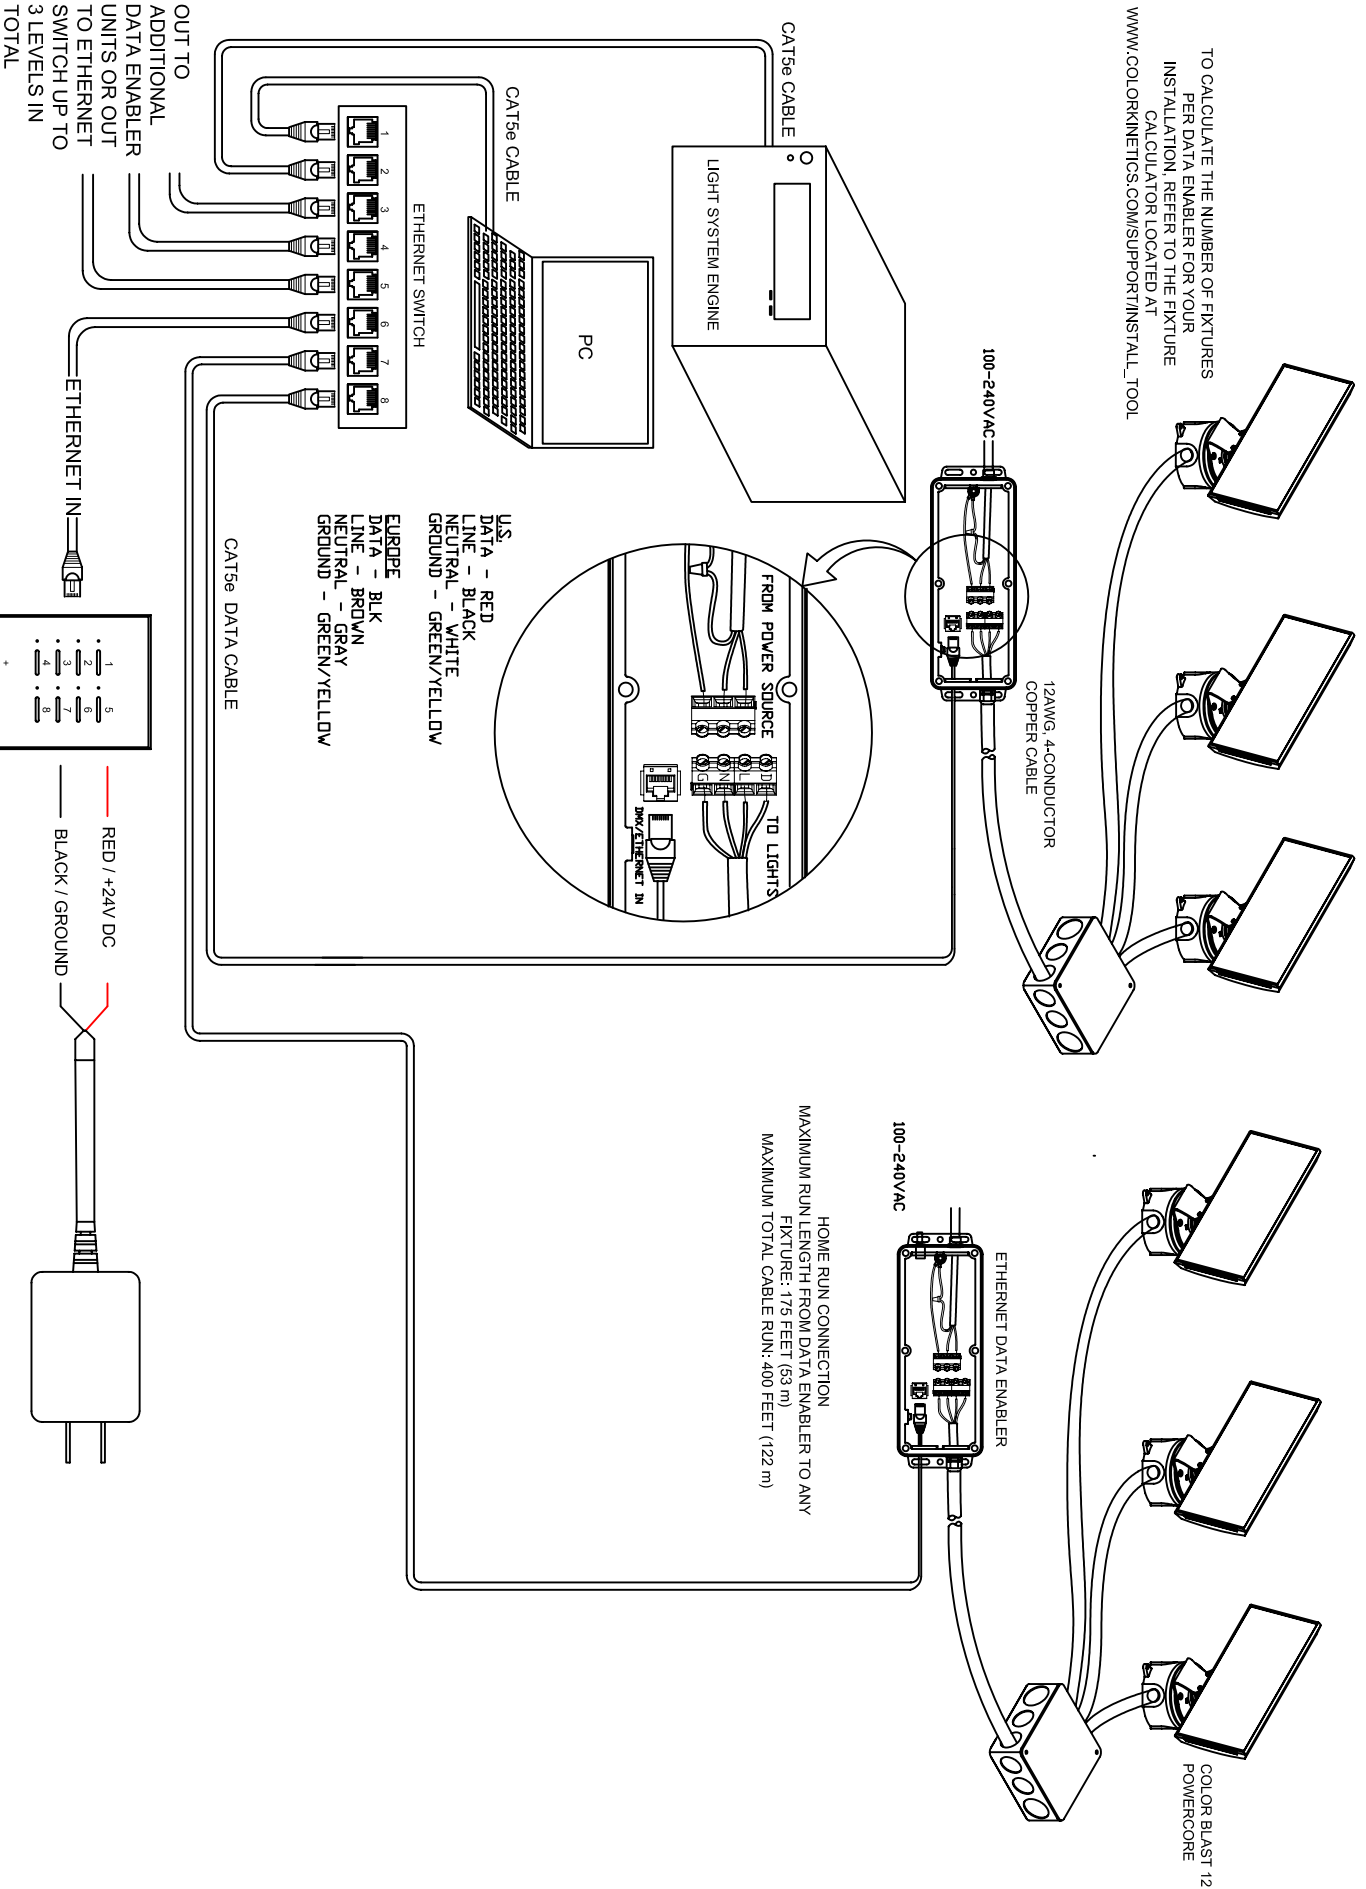

TO CALCULATE THE NUMBER OF FIXTURES PER DATA ENABLER FOR YOUR INSTALLATION, REFER TO THE FIXTURE CALCULATOR LOCATED AT WWW.COLORKINETICS.COM/SUPPORT/INSTALL_TOOL

COLOR KINETICS INCORPORATED
 10 MILK STREET, SUITE 1100
 BOSTON, MA 02108
 888 FULL RGB
 617 423 9999
 WWW.COLORKINETICS.COM

"FULL SPECTRUM DIGITAL LIGHTING"

TITLE:	SYSTEM WIRING DIAGRAM (TYP)
DATE:	6-27-2005
DWG. BY:	MJ
SCALE:	NTS
REV:	
PAGE:	1 OF 1

PRODUCTS:
 COLORBLAST 12 POWERCORE
 HOME RUN CONNECTION
 ETHERNET DATA ENABLER / LSM / ECK / PS-60

MAXIMUM RUN LENGTH FROM DATA ENABLER TO LAST FIXTURE IN SERIES: 175 FEET (53 M).
 TO CALCULATE THE NUMBER OF FIXTURES PER DATA ENABLER FOR YOUR INSTALLATION, REFER TO THE FIXTURE
 CALCULATOR LOCATED AT WWW.COLORKINETICS.COM/SUPPORT/INSTALL_TOOL