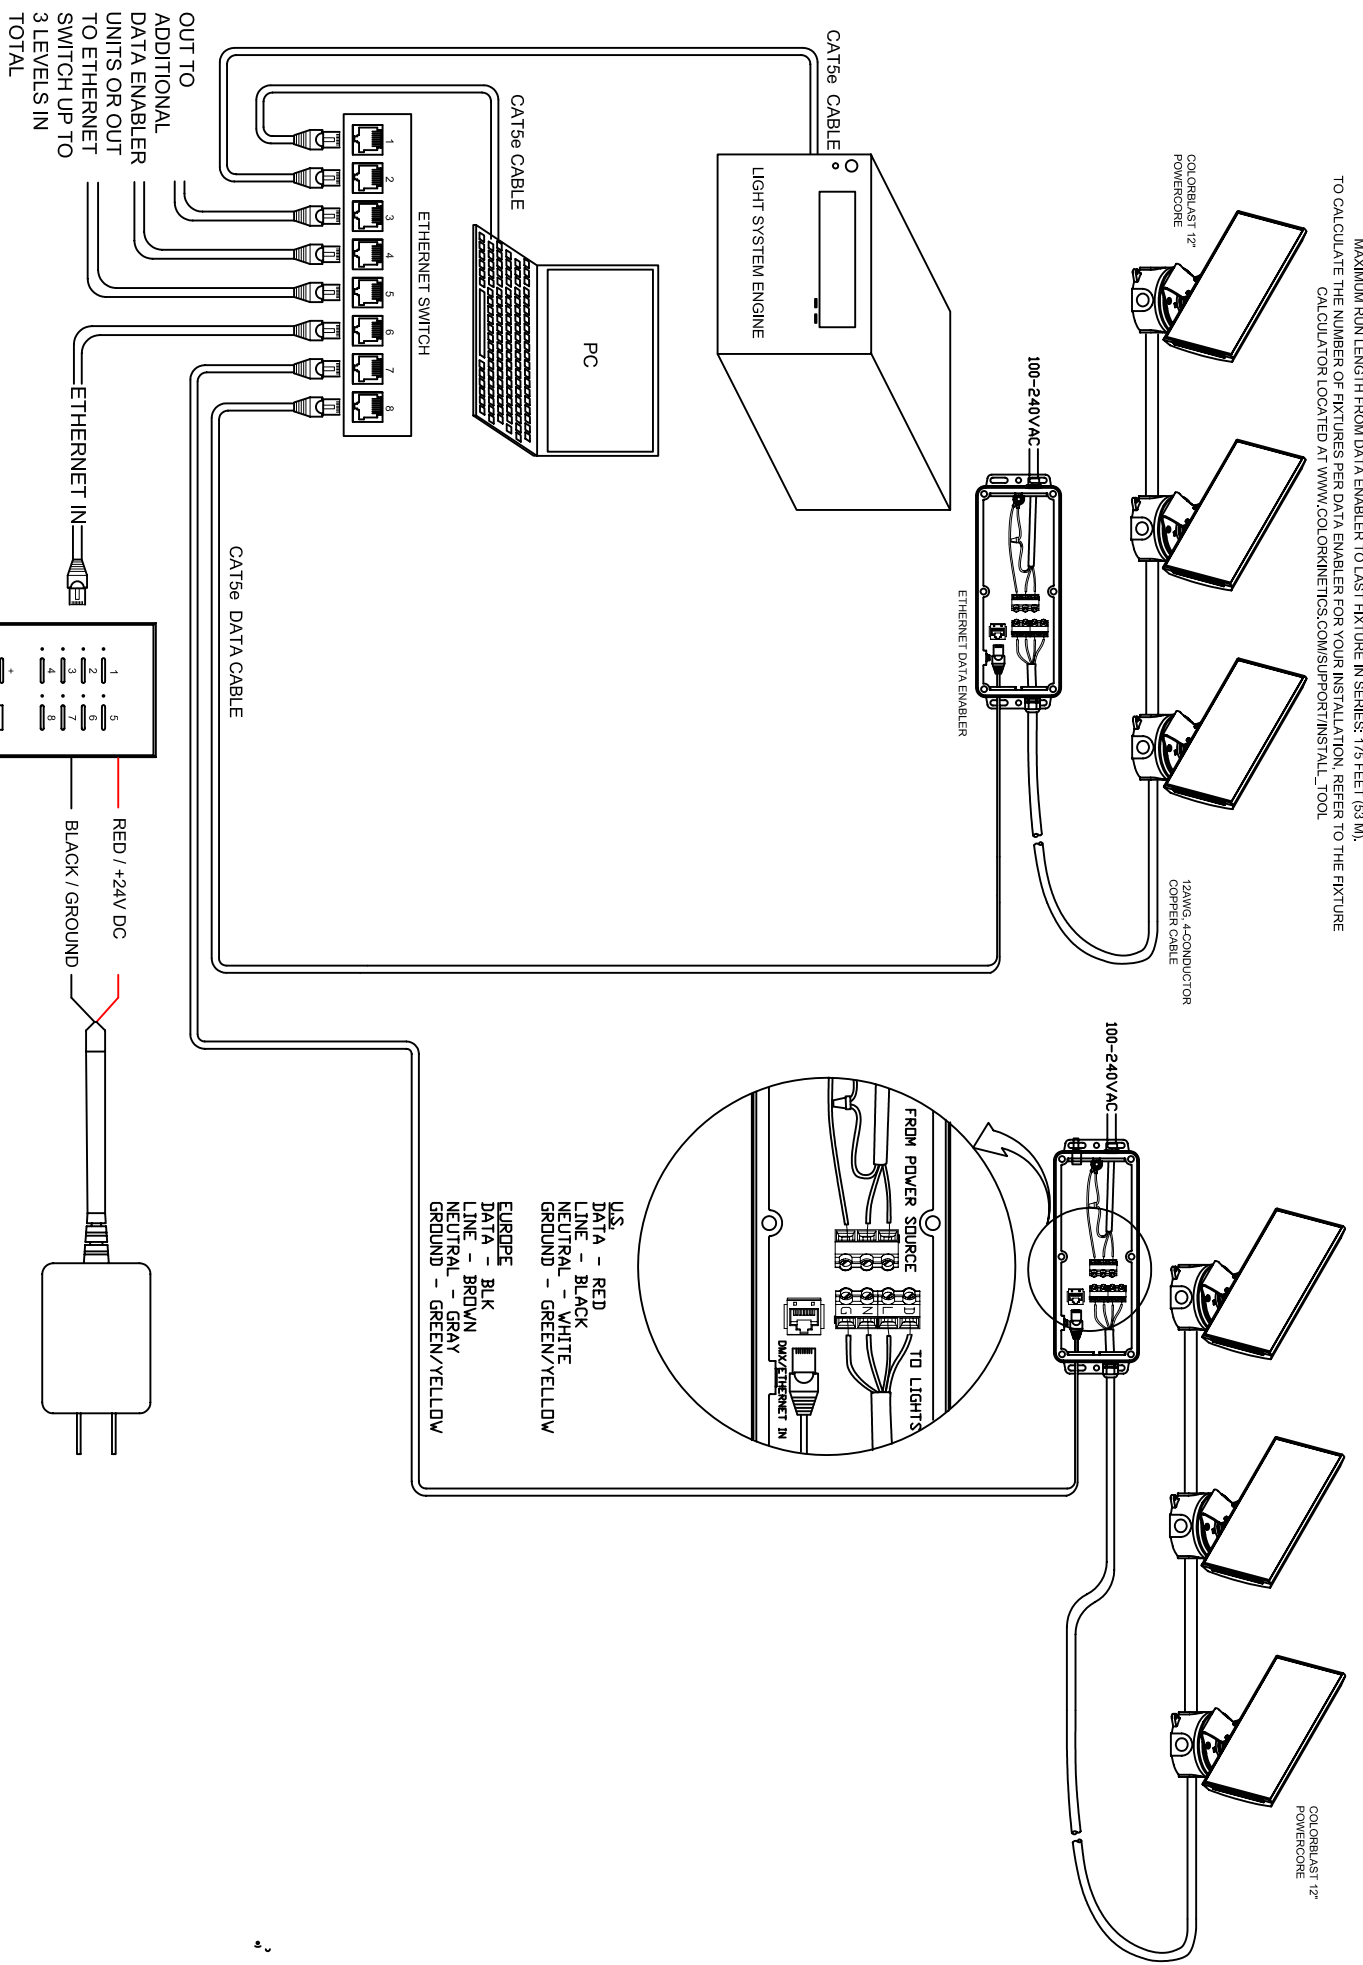

TO CALCULATE THE NUMBER OF FIXTURES PER DATA ENABLER FOR YOUR INSTALLATION, REFER TO THE FIXTURE CALCULATOR LOCATED AT WWW.COLORKINETICS.COM/SUPPORT/INSTALL_TOOL

COLOR KINETICS INCORPORATED
 10 MILK STREET, SUITE 1100
 BOSTON, MA 02108
 888 FULL RGB
 617 423 9999
 WWW.COLORKINETICS.COM

"FULL SPECTRUM DIGITAL LIGHTING"

TITLE:	SYSTEM WIRING DIAGRAM (TYP)
DATE:	6-27-2005
DWG. BY:	MJ
SCALE:	NTS
REV:	
PAGE:	1 OF 1

PRODUCTS:
 COLORBLAST 12 POWERCORE
 HOME RUN CONNECTION
 ETHERNET DATA ENABLER / LSM / ECK / PS-60

MAXIMUM RUN LENGTH FROM DATA ENABLER TO LAST FIXTURE IN SERIES: 175 FEET (53 M).
 TO CALCULATE THE NUMBER OF FIXTURES PER DATA ENABLER FOR YOUR INSTALLATION, REFER TO THE FIXTURE
 CALCULATOR LOCATED AT WWW.COLORKINETICS.COM/SUPPORT/INSTALL_TOOL