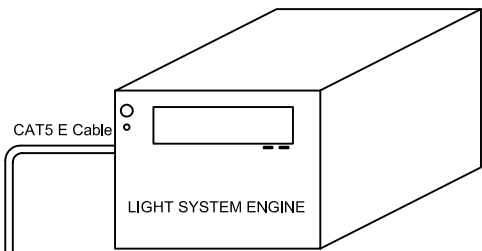

COLORBLAST 12 FIXTURE
(MAXIMUM OF 1 PER PDS-60)

COLORBLAST 12 FIXTURE
(MAXIMUM OF 1 PER PDS-60)

NOTE:

- NEVER USE A DATA TERMINATOR WITH ETHERNET INPUT.
- MAXIMUM NUMBER OF FIXTURES PER PDS-60 24V: 1

OUT TO ADDITIONAL PDS
UNITS OR OUT TO ETHERNET
SWITCH UP TO 3 LEVELS IN
TOTAL