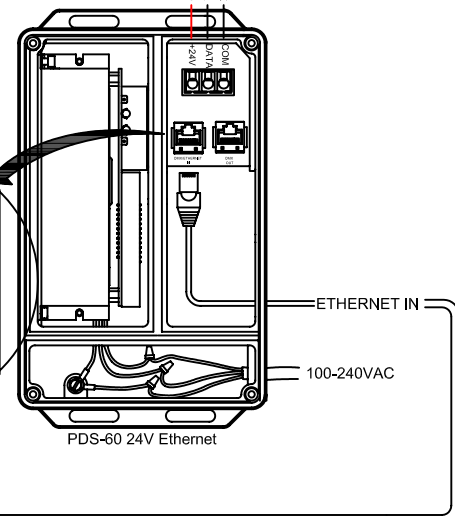

COLORBLAST 12 FIXTURE
(MAXIMUM OF 1 PER PDS-60)

COLORBLAST 12 FIXTURE
(MAXIMUM OF 1 PER PDS-60)

NOTE:

- NEVER USE A DATA TERMINATOR WITH ETHERNET INPUT.
- MAXIMUM NUMBER OF FIXTURES PER PDS-60 24V: 1

OUT TO ADDITIONAL PDS
UNITS OR OUT TO ETHERNET
SWITCH UP TO 3 LEVELS IN
TOTAL