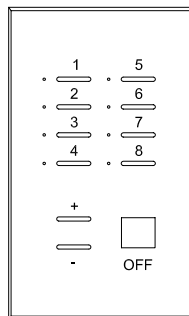

NOTE:

- NEVER USE A DATA TERMINATOR WITH ETHERNET INPUT.
- MAXIMUM NUMBER OF FIXTURES PER PDS-60 24V: 1

OUT TO ADDITIONAL PDS
UNITS OR OUT TO ETHERNET
SWITCH UP TO 3 LEVELS IN
TOTAL

CONTROLLER KEYPAD