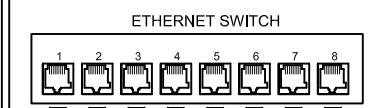

COLORBLAST 12 FIXTURE
(MAXIMUM OF 1 PER PDS-60)

COLORBLAST 12 FIXTURE
(MAXIMUM OF 1 PER PDS-60)

NOTE:

- NEVER USE A DATA TERMINATOR WITH ETHERNET INPUT.
- MAXIMUM NUMBER OF FIXTURES PER PDS-60 24V: 1

OUT TO ADDITIONAL PDS
UNITS OR OUT TO ETHERNET
SWITCH UP TO 3 LEVELS IN
TOTAL