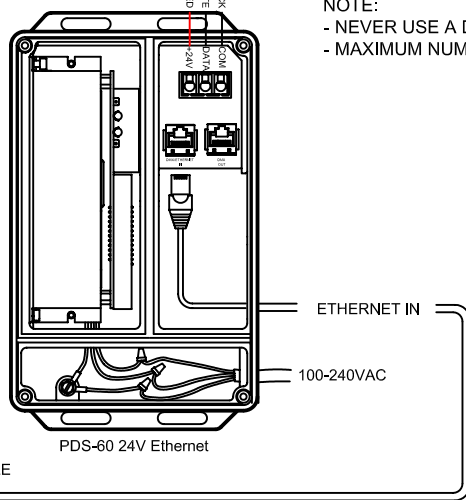

COLORBLAST 12 FIXTURE
(MAXIMUM OF 1 PER PDS-60)

COLORBLAST 12 FIXTURE
(MAXIMUM OF 1 PER PDS-60)

NOTE:

- NEVER USE A DATA TERMINATOR WITH ETHERNET INPUT.
- MAXIMUM NUMBER OF FIXTURES PER PDS-60 24V: 1

OUT TO ADDITIONAL PDS
UNITS OR OUT TO ETHERNET
SWITCH UP TO 3 LEVELS IN
TOTAL