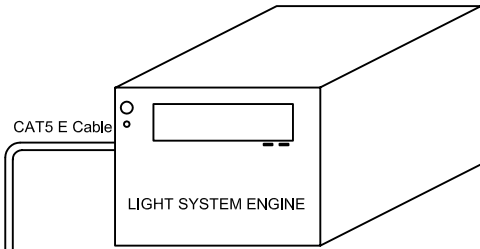

COLORBLAST 12 FIXTURE  
(MAXIMUM OF 1 PER PDS-60)

COLORBLAST 12 FIXTURE  
(MAXIMUM OF 1 PER PDS-60)

NOTE:  
- NEVER USE A DATA TERMINATOR WITH ETHERNET INPUT.  
- MAXIMUM NUMBER OF FIXTURES PER PDS-60 24V: 1

OUT TO ADDITIONAL PDS  
UNITS OR OUT TO ETHERNET  
SWITCH UP TO 3 LEVELS IN  
TOTAL

CONTROLLER KEYPAD

RED / +24V DC  
BLACK / GROUND

COLOR KINETICS INCORPORATED  
10 MILK STREET, SUITE 1100  
BOSTON, MA 02108  
888 FULL RGB  
617 423 9999  
WWW.COLORKINETICS.COM  
"FULL SPECTRUM DIGITAL LIGHTING"