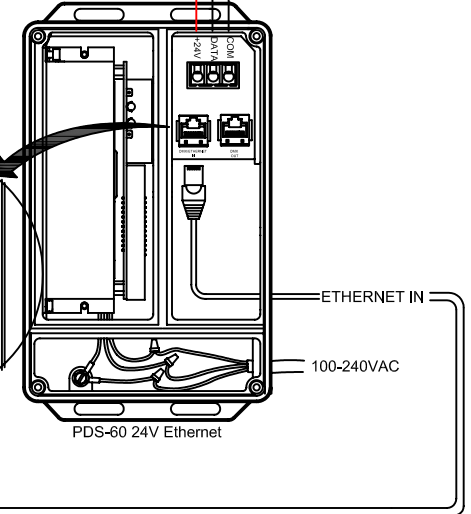

COLORBLAST 12 FIXTURE  
(MAXIMUM OF 1 PER PDS-60)

COLORBLAST 12 FIXTURE  
(MAXIMUM OF 1 PER PDS-60)

NOTE:  
- NEVER USE A DATA TERMINATOR WITH ETHERNET INPUT.  
- MAXIMUM NUMBER OF FIXTURES PER PDS-60 24V: 1

OUT TO ADDITIONAL PDS  
UNITS OR OUT TO ETHERNET  
SWITCH UP TO 3 LEVELS IN  
TOTAL

CONTROLLER KEYPAD

RED / +24V DC  
BLACK / GROUND

COLOR KINETICS INCORPORATED  
10 MILK STREET, SUITE 1100  
BOSTON, MA 02108  
888 FULL RGB  
617 423 9999  
WWW.COLORKINETICS.COM  
"FULL SPECTRUM DIGITAL LIGHTING"