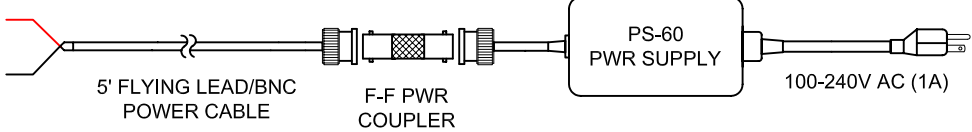

NOTE:
- NEVER USE A DATA TERMINATOR WITH ETHERNET INPUT.
- MAXIMUM NUMBER OF FIXTURES PER PDS-60 24V: 1

OUT TO ADDITIONAL PDS
UNITS OR OUT TO ETHERNET
SWITCH UP TO 3 LEVELS IN
TOTAL

RED / +24V DC
BLACK / GROUND