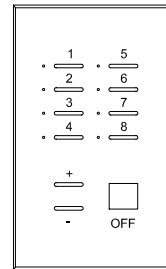

NOTE:
- NEVER USE A DATA TERMINATOR WITH ETHERNET INPUT.
- MAXIMUM NUMBER OF FIXTURES PER PDS-60 24V: 1

OUT TO ADDITIONAL PDS
UNITS OR OUT TO ETHERNET
SWITCH UP TO 3 LEVELS IN
TOTAL

CONTROLLER KEYPAD

RED / +24V DC
BLACK / GROUND