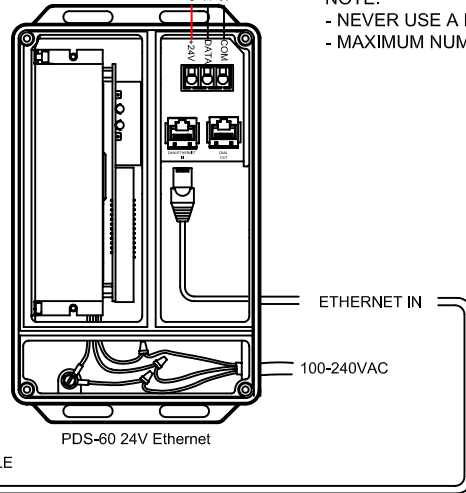

COLORBLAST 12 FIXTURE  
(MAXIMUM OF 1 PER PDS-60)

COLORBLAST 12 FIXTURE  
(MAXIMUM OF 1 PER PDS-60)

NOTE:  
- NEVER USE A DATA TERMINATOR WITH ETHERNET INPUT.  
- MAXIMUM NUMBER OF FIXTURES PER PDS-60 24V: 1

OUT TO ADDITIONAL PDS  
UNITS OR OUT TO ETHERNET  
SWITCH UP TO 3 LEVELS IN  
TOTAL

CONTROLLER KEYPAD

RED / +24V DC  
BLACK / GROUND

COLOR KINETICS INCORPORATED  
10 MILK STREET, SUITE 1100  
BOSTON, MA 02108  
888 FULL RGB  
617 423 9999  
WWW.COLORKINETICS.COM  
"FULL SPECTRUM DIGITAL LIGHTING"