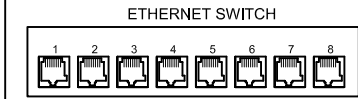

COLORBLAST 12 FIXTURE  
(MAXIMUM OF 1 PER PDS-60)

COLORBLAST 12 FIXTURE  
(MAXIMUM OF 1 PER PDS-60)

NOTE:  
- NEVER USE A DATA TERMINATOR WITH ETHERNET INPUT.  
- MAXIMUM NUMBER OF FIXTURES PER PDS-60 24V: 1