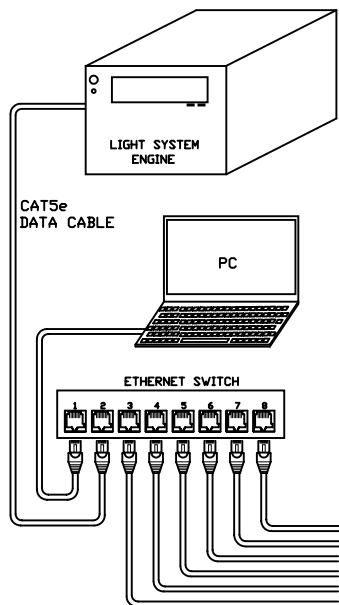

COLORBLAST 12 FIXTURES
(MAX. 3 PER PDS-150e)

60' POWER/DATA CABLES
(INCLUDED W/ FIXTURES-
DO NOT EXTEND)

CAUTION: CONNECT ONLY 1
FIXTURE TO A FUSE GROUP

OUT TO ADDITIONAL PDS UNITS
OR OUT TO ETHERNET SWITCH UP TO 3 LEVELS IN TOTAL