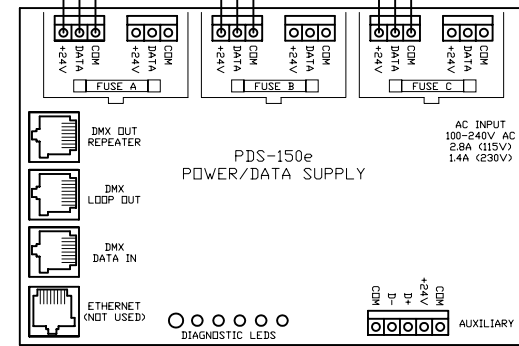

COLORBLAST 12 FIXTURES
(MAX. 3 PER PDS-150e)

60' POWER/DATA CABLES
(INCLUDED W/ FIXTURES-
DO NOT EXTEND)

CAUTION: CONNECT ONLY 1
FIXTURE TO A FUSE GROUP

OUT TO ADDITIONAL PDS UNITS
OR OUT TO ETHERNET SWITCH UP TO 3 LEVELS IN TOTAL