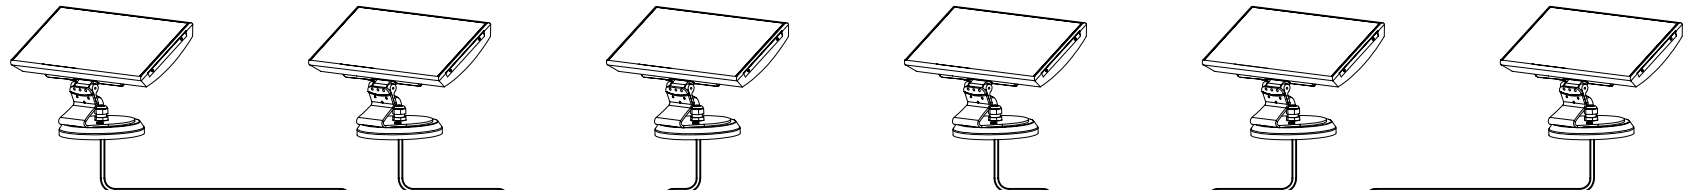

COLORBLAST 12 FIXTURES
(MAX. 3 PER PDS-150e)

60' POWER/DATA CABLES
(INCLUDED W/ FIXTURES-
DO NOT EXTEND)

CAUTION: CONNECT ONLY 1
FIXTURE TO A FUSE GROUP

OUT TO ADDITIONAL PDS UNITS
OR OUT TO ETHERNET SWITCH UP TO 3 LEVELS IN TOTAL