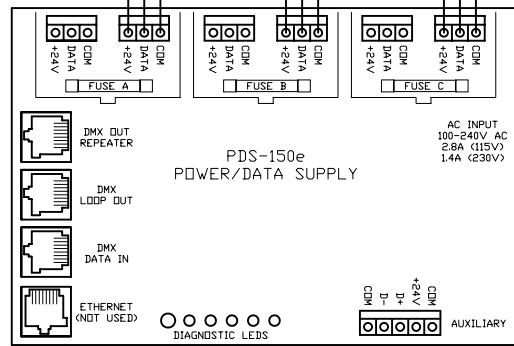

COLORBLAST 12 FIXTURES
(MAX. 3 PER PDS-150e)

60' POWER/DATA CABLES
(INCLUDED W/ FIXTURES-
DO NOT EXTEND)

CAUTION: CONNECT ONLY 1
FIXTURE TO A FUSE GROUP

OUT TO ADDITIONAL PDS UNITS
OR OUT TO ETHERNET SWITCH UP TO 3 LEVELS IN TOTAL