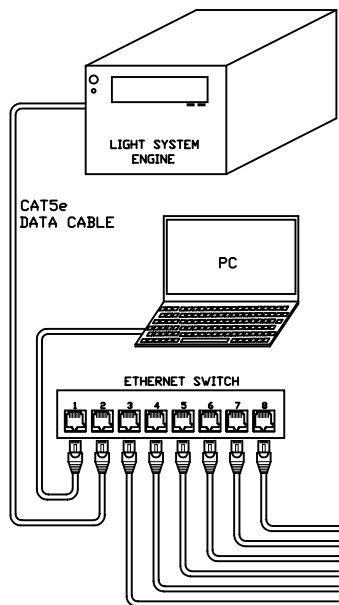

CAUTION: CONNECT ONLY 1 FIXTURE TO A FUSE GROUP

CAUTION: CONNECT ONLY 1 FIXTURE TO A FUSE GROUP

COLORBLAST 12 FIXTURES (MAX. 3 PER PDS-150e)

60' POWER/DATA CABLES (INCLUDED W/ FIXTURES- DO NOT EXTEND)

CONTROLLER KEYPAD