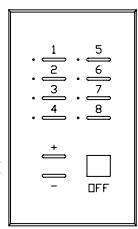

CAUTION: CONNECT ONLY 1 FIXTURE TO A FUSE GROUP

CAUTION: CONNECT ONLY 1 FIXTURE TO A FUSE GROUP

COLORBLAST 12 FIXTURES (MAX. 3 PER PDS-150e)

60' POWER/DATA CABLES (INCLUDED W/ FIXTURES- DO NOT EXTEND)

CONTROLLER KEYPAD