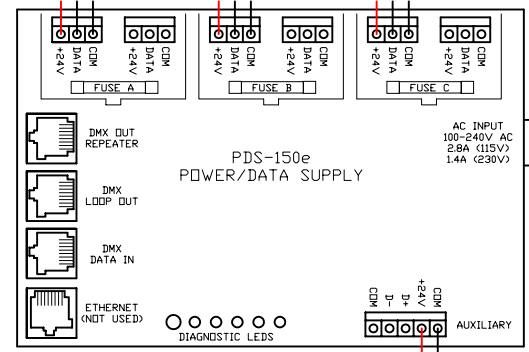

CAUTION: CONNECT ONLY 1 FIXTURE TO A FUSE GROUP

CAUTION: CONNECT ONLY 1 FIXTURE TO A FUSE GROUP

COLORBLAST 12 FIXTURES (MAX. 3 PER PDS-150e)

60' POWER/DATA CABLES (INCLUDED W/ FIXTURES- DO NOT EXTEND)

CONTROLLER KEYPAD

OUT TO ADDITIONAL PDS UNITS OR OUT TO ETHERNET SWITCH UP TO 3 LEVELS IN TOTAL

 <p>COLOR KINETICS INCORPORATED 10 MILK STREET, SUITE 1100 BOSTON, MA 02108 888 FULL RGB 617 423 9999 WWW.COLORKINETICS.COM *FULL SPECTRUM DIGITAL LIGHTING*</p>	TITLE: SYSTEM WIRING DIAGRAM (TYP)	DATE:
	PRODUCTS: COLORBLAST 12/ PDS-150e/LSM/ECK/PDS-150e	DWG. BY: TC
		SCALE: NTS
		REV: 1 OF 1