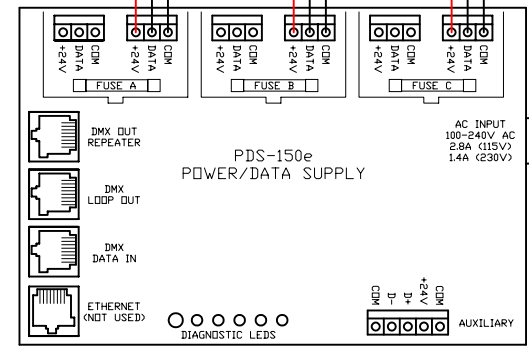

CAUTION: CONNECT ONLY 1 FIXTURE TO A FUSE GROUP

CAUTION: CONNECT ONLY 1 FIXTURE TO A FUSE GROUP

COLORBLAST 12 FIXTURES (MAX. 3 PER PDS-150e)

60' POWER/DATA CABLES (INCLUDED W/ FIXTURES- DO NOT EXTEND)

CONTROLLER KEYPAD

OUT TO ADDITIONAL PDS UNITS OR OUT TO ETHERNET SWITCH UP TO 3 LEVELS IN TOTAL

 <p>COLOR KINETICS INCORPORATED 10 MILK STREET, SUITE 1100 BOSTON, MA 02108 888 FULL RGB 617 423 9999 WWW.COLORKINETICS.COM *FULL SPECTRUM DIGITAL LIGHTING*</p>	TITLE: SYSTEM WIRING DIAGRAM (TYP)	DATE:
	PRODUCTS: COLORBLAST 12/ PDS-150e/LSM/ECK/PDS-150e	DWG. BY: TC
		SCALE: NTS
		REV: 1 OF 1