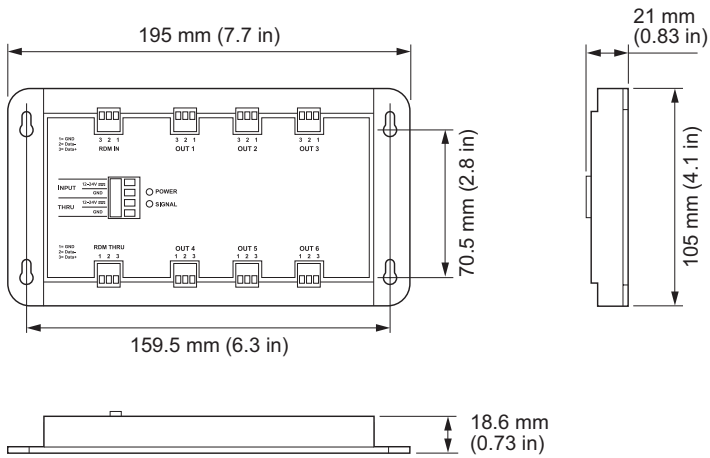

Control

Power/Data Output Six 3-pin terminal sockets

Physical

Dimensions 195 x 105 x 21 mm (7.7 x 4.1 x 0.83 in)
(Height x Width x Depth)

Weight 250 g (8.8 oz)

Housing Material Polycarbonate

Connector/Cable Two piece compression screw terminals

Mounting Surface mount or DIN-rail mountable

Operating Temperature -10 to 35 °C (14 to 95 °F)

Storage Temperature -20 to 70 °C (-4 to 158 °F)

Certification and Safety

Certification FCC Class B, CE, ETL

Environment IP20, Interior applications

Dimensions

Part Numbers

Use Item Number when ordering in North America.

Network Device	Item Number	Item 12NC
DMX Splitter & Booster, (RDM-6 Wall Auto RDM Switching)	303-000003-00	912400137141

© 2024 Signify Holding. All rights reserved. Specifications are subject to change without notice. No representation or warranty as to the accuracy or completeness of the information included herein is given and any liability for any action in reliance thereon is disclaimed.